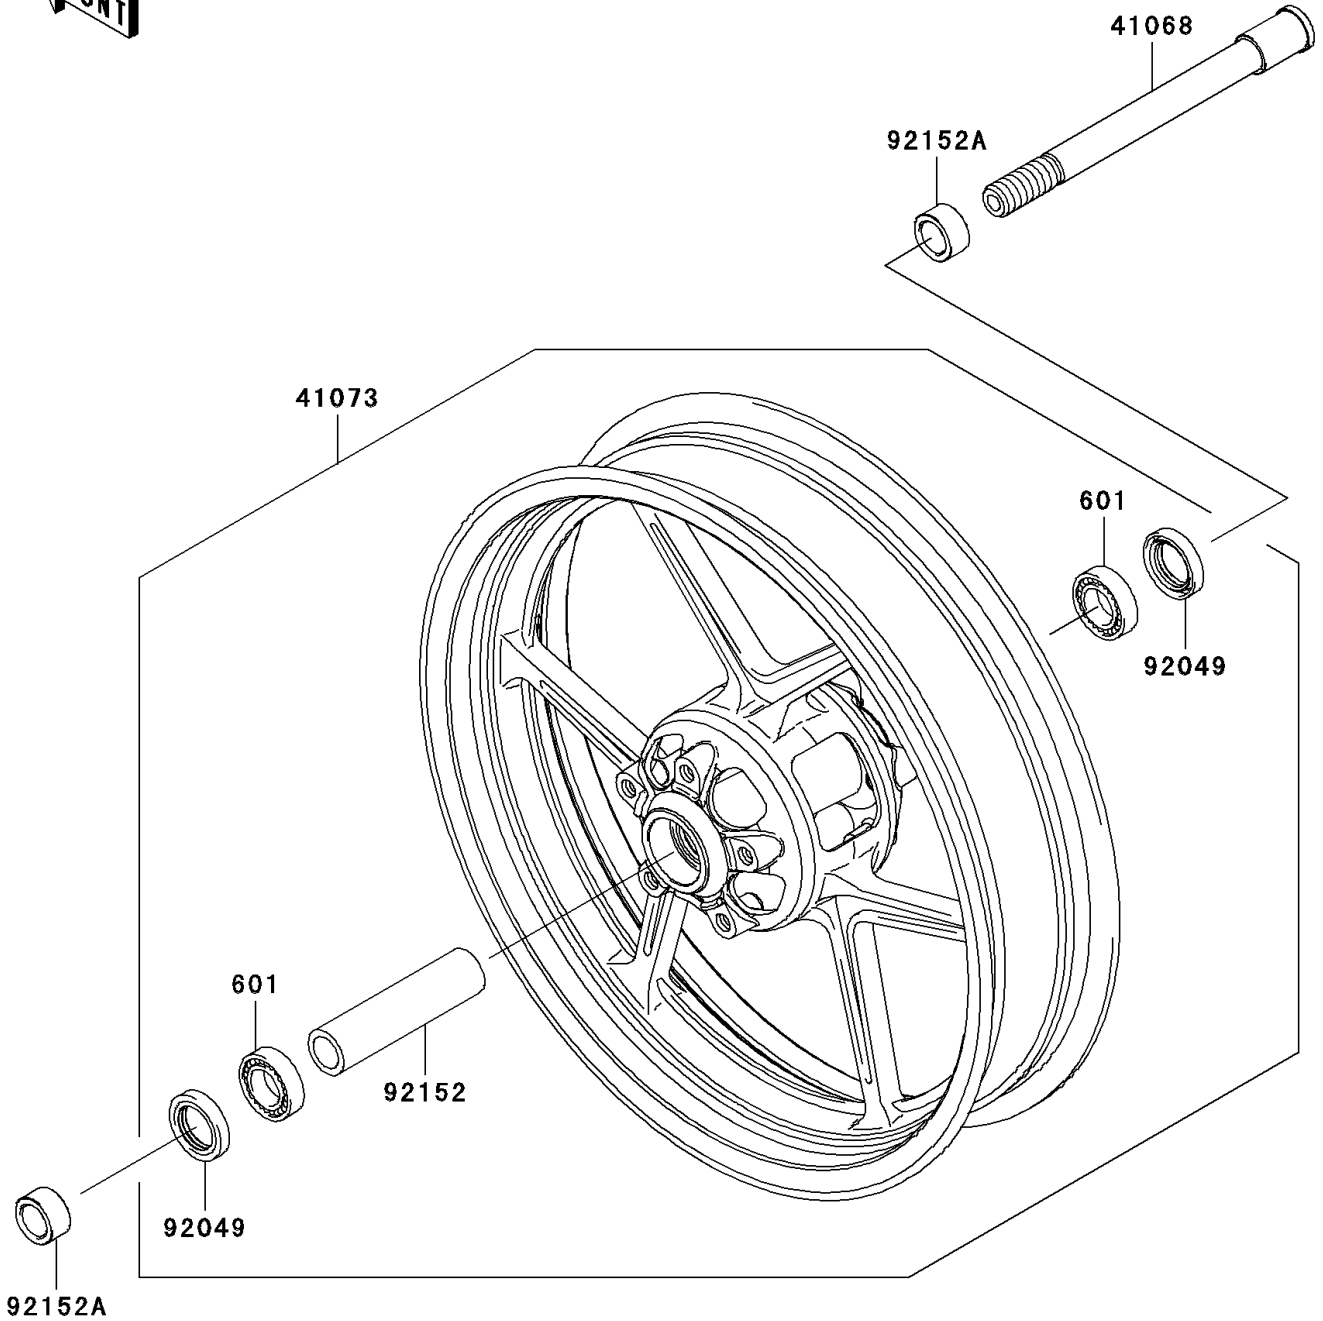

# 2011 ER-6n (European) PARTS DIAGRAM

Front Hub

F2230

## 2011 ER-6n (European) PARTS LIST

### Front Hub

ITEM NAME	PART NUMBER	QUANTITY
BEARING-BALL,#6004UUC3 (Ref # 601)	601B6004UU	2
AXLE,FR (Ref # 41068)	41068-0059	1
WHEEL-ASSY,FR,G.BLACK (Ref # 41073)	41073-0154-QT	1
SEAL-OIL,BJN30427 (Ref # 92049)	92049-0130	2
COLLAR,FR HUB,L=115 (Ref # 92152)	92152-0087	1
COLLAR,20X30X15.5 (Ref # 92152A)	92152-0946	2