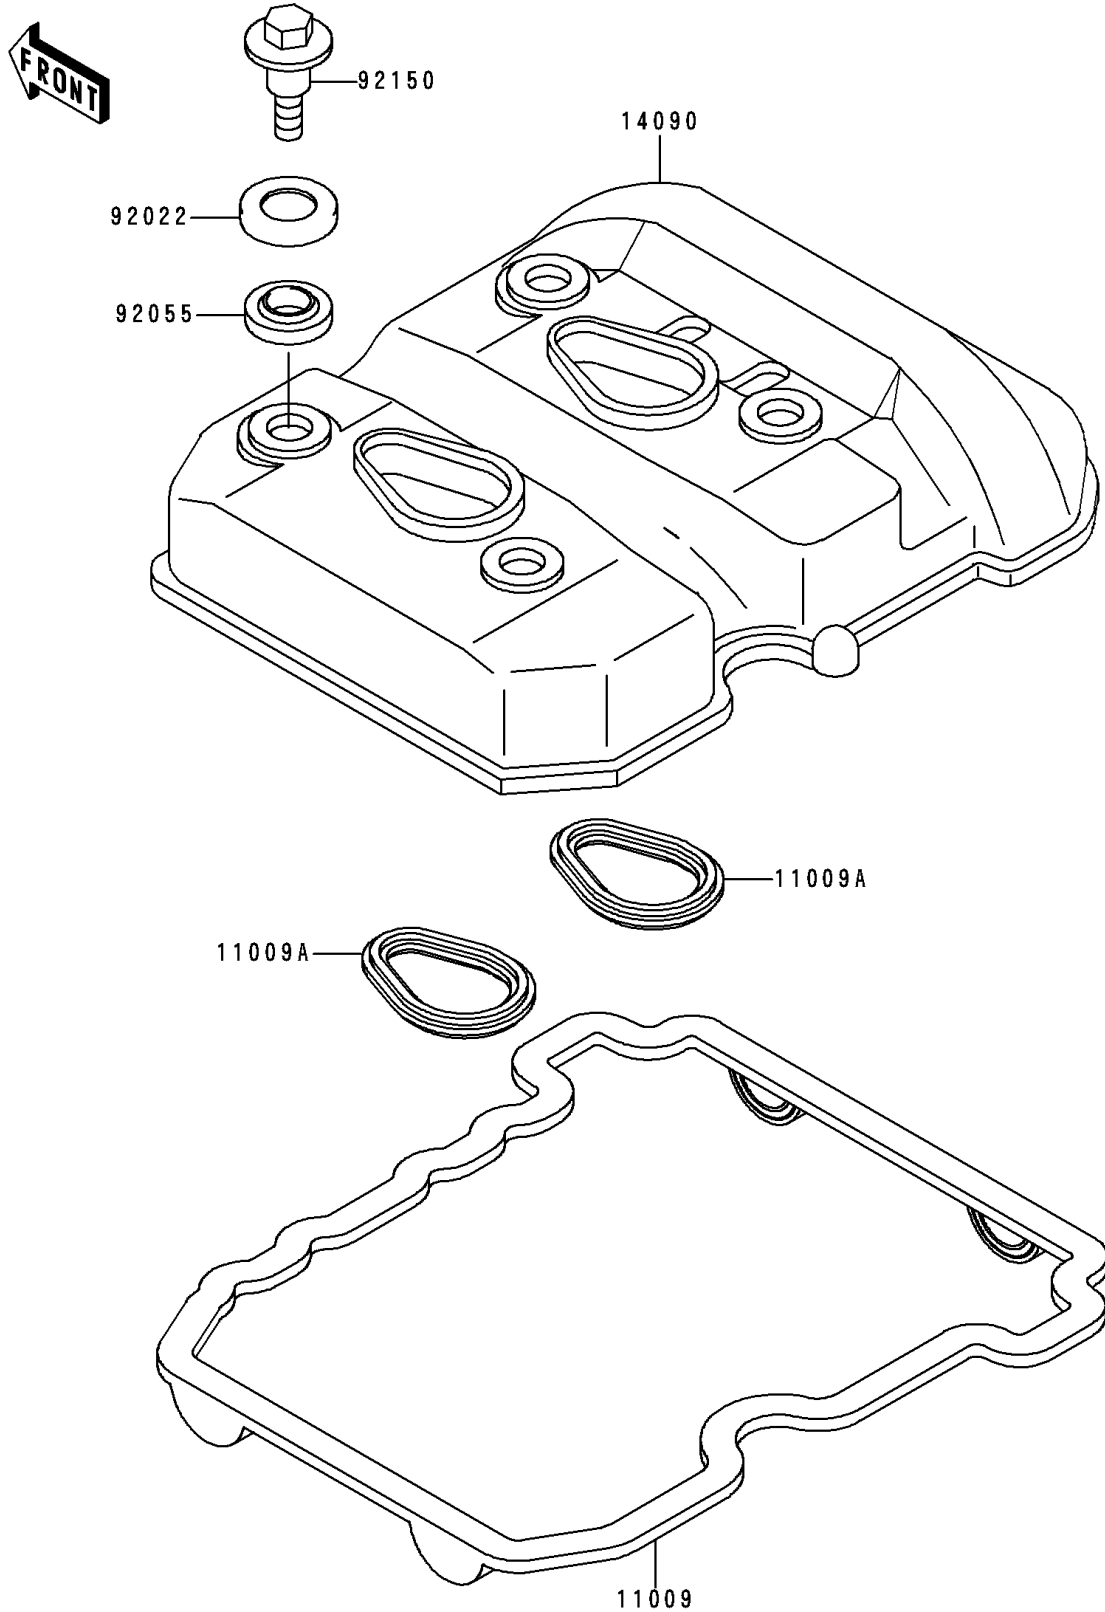

1996 Ninja® 250R PARTS DIAGRAM

Cylinder Head Cover

E1112

1996 Ninja® 250R PARTS LIST

Cylinder Head Cover

ITEM NAME	PART NUMBER	QUANTITY
GASKET,CYLINDER HEAD COVER (Ref # 11009)	11009-1574	1
GASKET (Ref # 11009A)	11009-1575	2
COVER,CYLINDER HEAD (Ref # 14090)	14090-1334	1
WASHER,HEAD COVER BOLT (Ref # 92022)	92022-1637	4
RING-O,HEAD COVER BOLT (Ref # 92055)	92055-1225	4
BOLT,HEAD COVER (Ref # 92150)	92150-1447	4