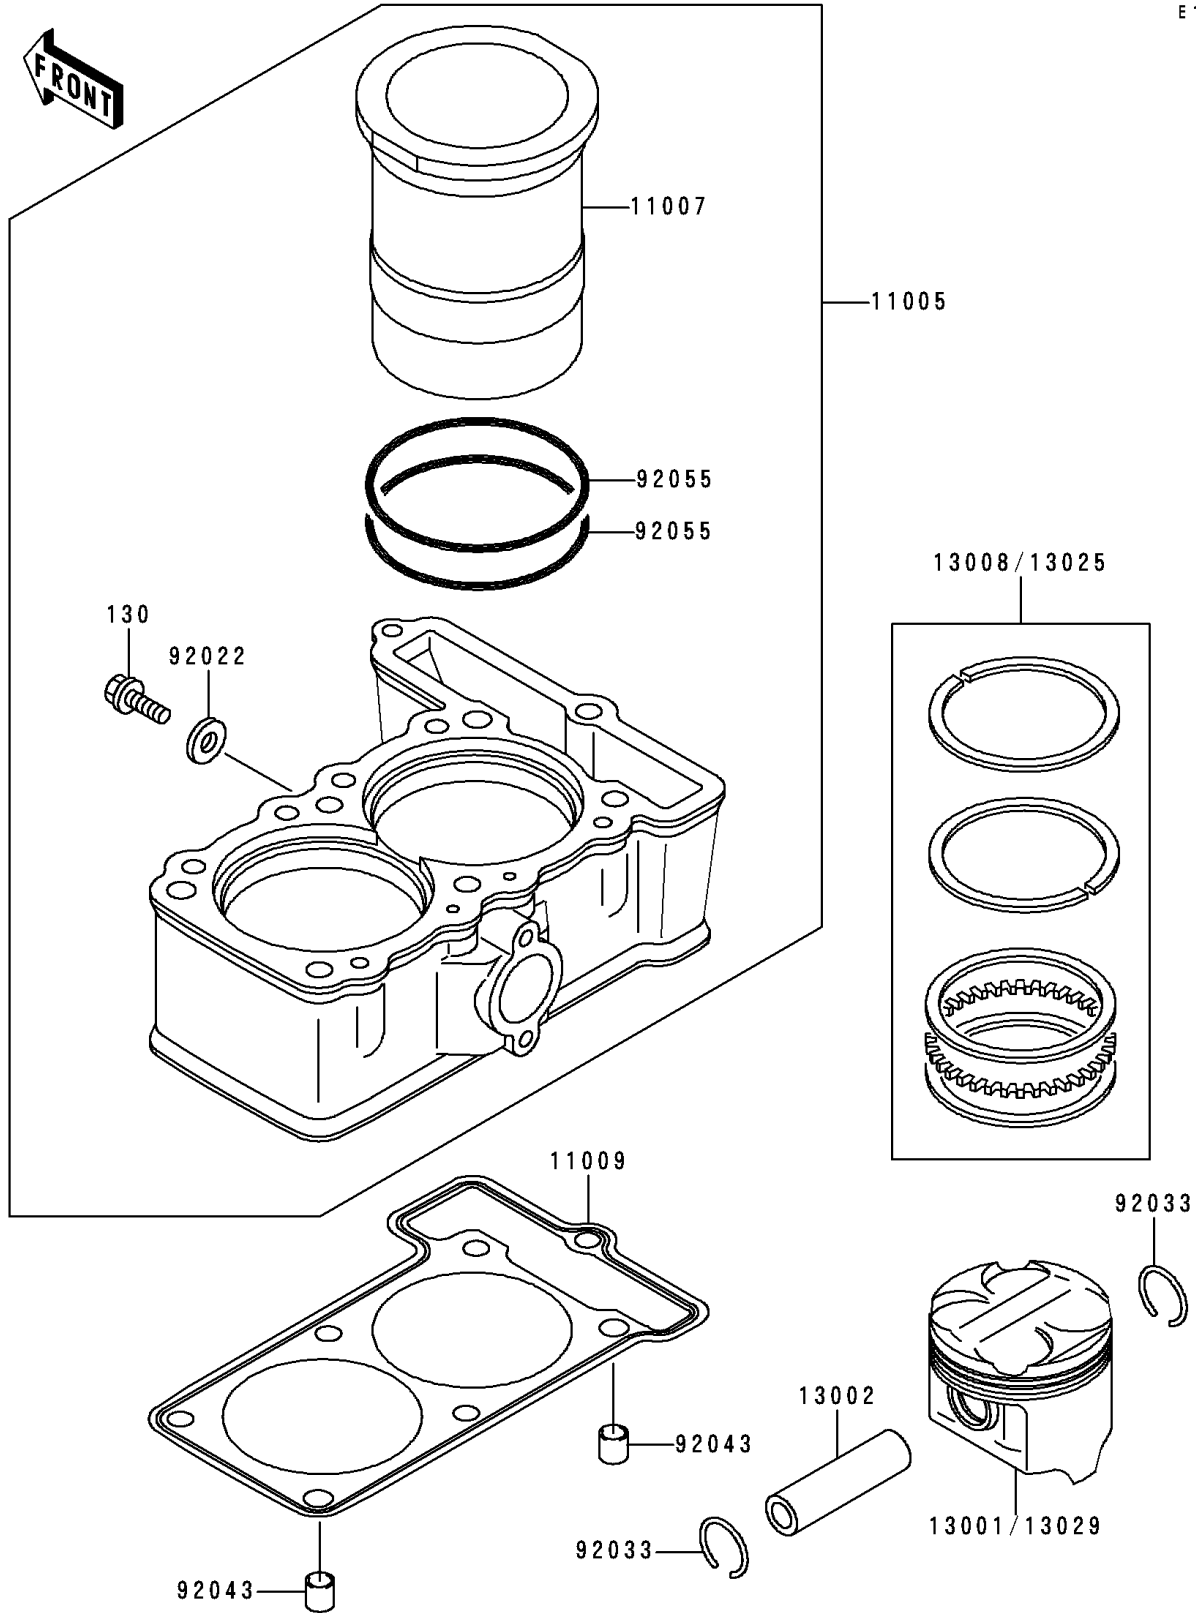

1996 Ninja® 250R PARTS DIAGRAM

Cylinder/Piston(s)

E1120

1996 Ninja® 250R PARTS LIST

Cylinder/Piston(s)

ITEM NAME	PART NUMBER	QUANTITY
BOLT-FLANGED,6X10,BLACK (Ref # 130)	130C0610	1
CYLINDER-ENGINE (Ref # 11005)	11005-1623	1
LINER-CYLINDER (Ref # 11007)	11007-1111	2
GASKET,CYLINDER BASE (Ref # 11009)	11009-1572	1
PISTON-ENGINE,STD (Ref # 13001)	13001-1325	2
PIN-PISTON (Ref # 13002)	13002-1097	2
RING-SET-PISTON,STD (Ref # 13008)	13008-1157	2
RING-SET-PISTON L,O/S,0.50 (Ref # 13025)	13025-1120	2
PISTON-ENGINE L,O/S 0.50 (Ref # 13029)	13029-1201	2
WASHER,6.2X11X1 (Ref # 92022)	92022-304	1
RING-SNAP,PISTON PIN (Ref # 92033)	92033-1161	4
PIN,8.2X10X14 (Ref # 92043)	92043-1264	2
RING-O,68.2X2.4 (Ref # 92055)	92055-1338	4