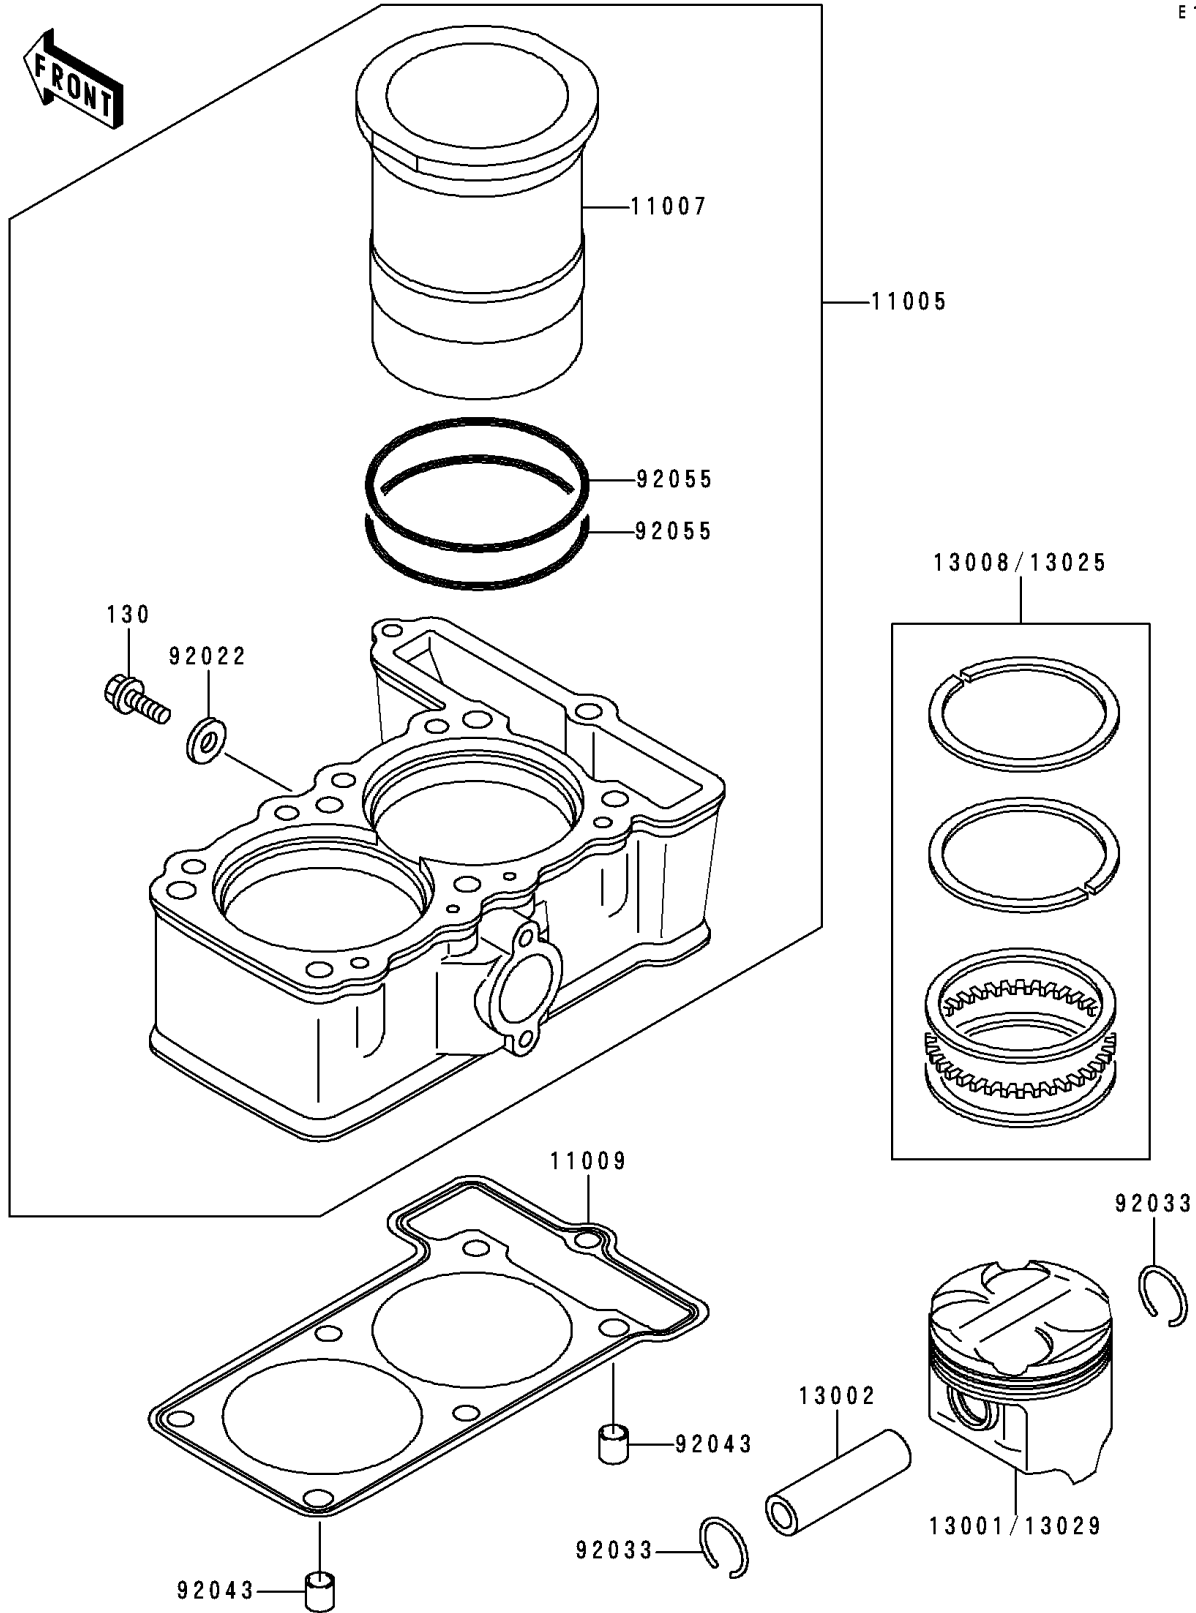

1997 Ninja® 250R PARTS DIAGRAM

Cylinder/Piston(s)

E1120

1997 Ninja® 250R PARTS LIST

Cylinder/Piston(s)

ITEM NAME	PART NUMBER	QUANTITY
BOLT-FLANGED,6X10,BLACK (Ref # 130)	130C0610	1
CYLINDER-ENGINE (Ref # 11005)	11005-1623	1
LINER-CYLINDER (Ref # 11007)	11007-1111	2
GASKET,CYLINDER BASE (Ref # 11009)	11009-1572	1
PISTON-ENGINE,STD (Ref # 13001)	13001-1325	2
PIN-PISTON (Ref # 13002)	13002-1097	2
RING-SET-PISTON,STD (Ref # 13008)	13008-1157	2
RING-SET-PISTON L,O/S,0.50 (Ref # 13025)	13025-1120	2
PISTON-ENGINE L,O/S 0.50 (Ref # 13029)	13029-1201	2
WASHER,6.2X11X1 (Ref # 92022)	92022-304	1
RING-SNAP,PISTON PIN (Ref # 92033)	92033-1161	4
PIN,8.2X10X14 (Ref # 92043)	92043-1264	2
RING-O,68.2X2.4 (Ref # 92055)	92055-1338	4