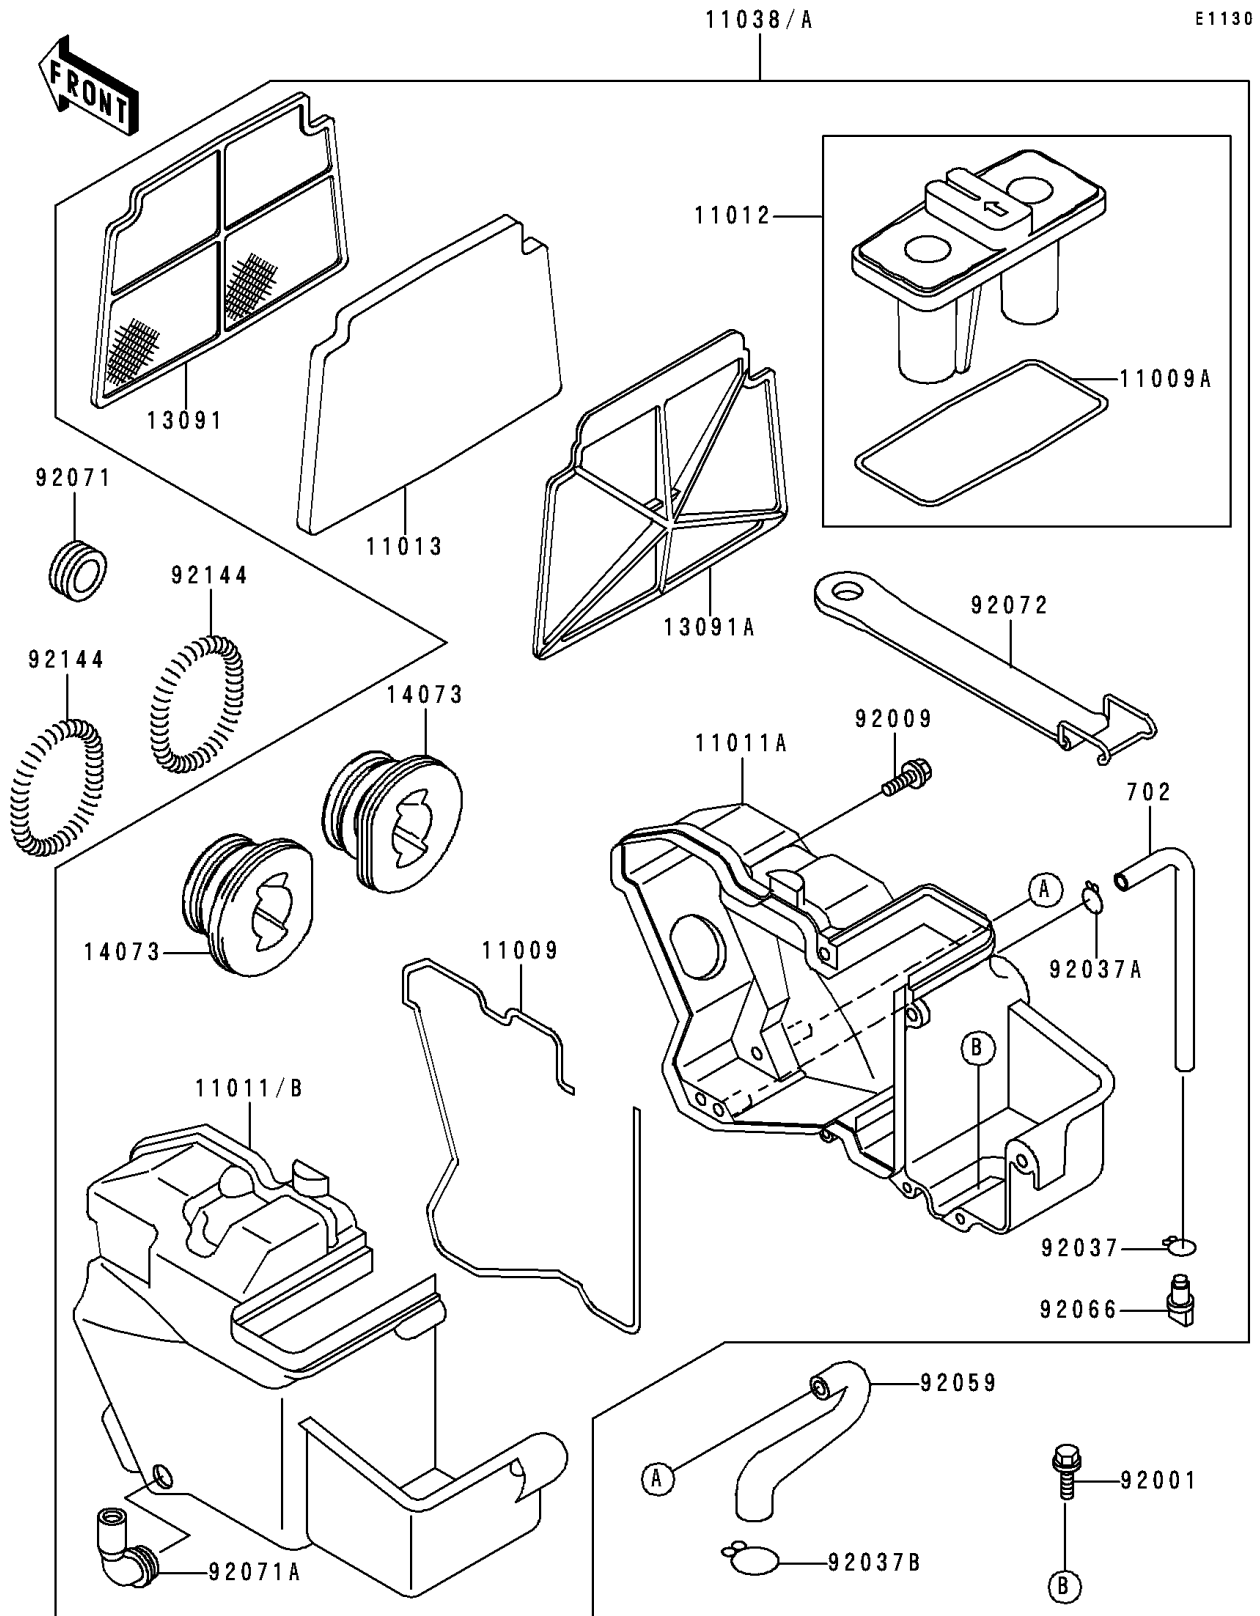

# 1997 Ninja® 250R PARTS DIAGRAM

Air Cleaner

# 1997 Ninja® 250R PARTS LIST

## Air Cleaner

ITEM NAME	PART NUMBER	QUANTITY
TUBE-RUBBER (Ref # 702)	702A07200	1
GASKET,AIR FILTER (Ref # 11009)	11009-1599	1
GASKET,AIR FILTER CAP (Ref # 11009A)	11009-1613	1
CASE-AIR FILTER,RH (Ref # 11011A)	11011-1219	1
CAP,INTAKE (Ref # 11012)	11012-1504	1
ELEMENT-AIR FILTER (Ref # 11013)	11013-1141	1
HOLDER,AIR FILTER,FR (Ref # 13091)	13091-1421	1
HOLDER,AIR FILTER,RR (Ref # 13091A)	13091-1422	1
DUCT,AIR FILTER (Ref # 14073)	14073-1307	2
BOLT,6X20 (Ref # 92001)	92001-1773	2
SCREW,TAPPING,5X25 (Ref # 92009)	92009-1339	10
CLAMP (Ref # 92037)	92037-1712	1
CLAMP,TUBE (Ref # 92037A)	92037-1972	1
CLAMP,TUBE (Ref # 92037B)	92037-213	1
TUBE,BREAHER (Ref # 92059)	92059-1676	1
PLUG,DRAIN (Ref # 92066)	92066-1211	1
GROMMET,RESERVOIR (Ref # 92071)	92071-1047	1
BAND,AIR FILTER (Ref # 92072)	92072-1196	1
SPRING,AIR FILTER DUCT (Ref # 92144)	92144-1771	2
CASE-AIR FILTER,LH (Ref # 11011)	11011-1218	1
CASE-AIR FILTER,LH (Ref # 11011B)	11011-1233	1
CASE-ASSY-AIR FILTER (Ref # 11038)	11038-1063	1
CASE-ASSY-AIR FILTER (Ref # 11038A)	11038-1067	1
GROMMET,AIR FILTER (Ref # 92071A)	92071-1114	1