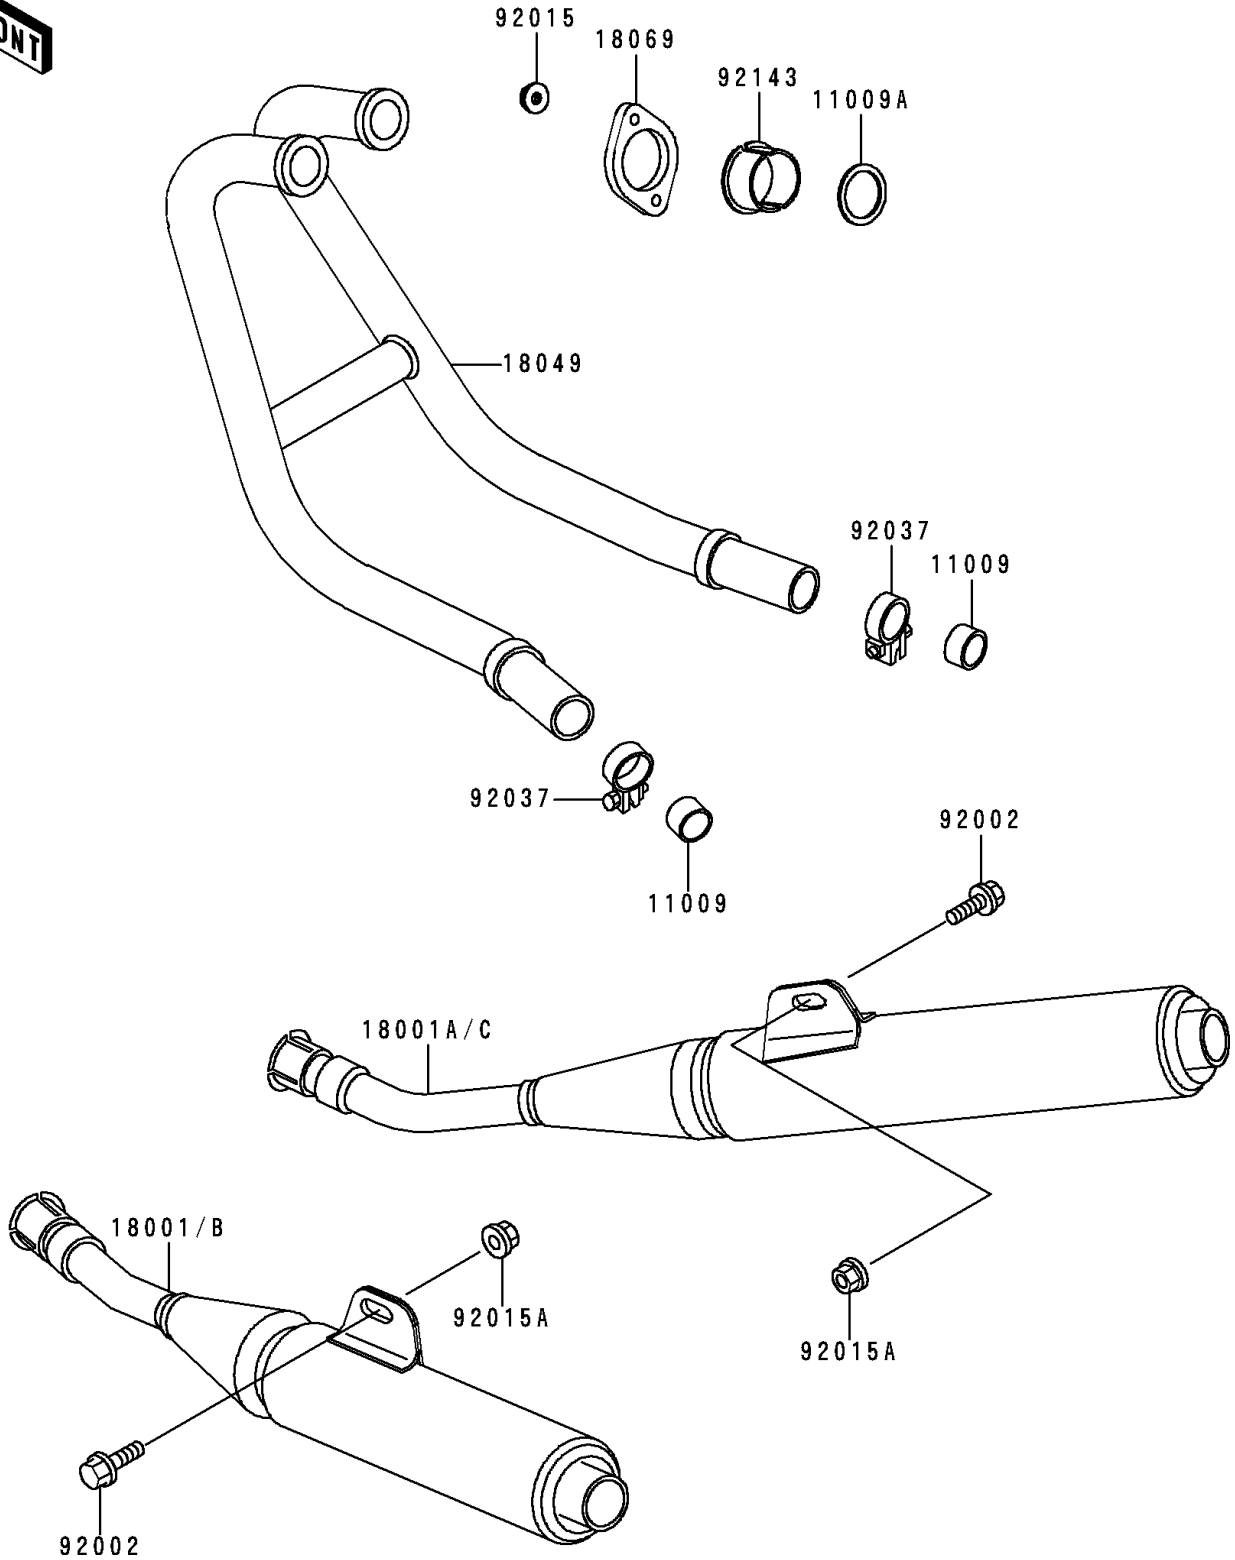

1996 Ninja® 250R PARTS DIAGRAM

Muffler(s)

E1140

1996 Ninja® 250R PARTS LIST

Muffler(s)

ITEM NAME	PART NUMBER	QUANTITY
GASKET,MUFFLER CONNECTING (Ref # 11009)	11009-1865	2
GASKET,EXHAUST PIPE HOLDER (Ref # 11009A)	11009-1866	2
PIPE-EXHAUST (Ref # 18049)	18049-1431	1
HOLDER-EXHAUST PIPE (Ref # 18069)	18069-1075	2
BOLT,10X30 (Ref # 92002)	92002-1787	2
NUT,6MM (Ref # 92015)	92015-1365	4
NUT,FLANGED,10MM (Ref # 92015A)	92015-1387	2
CLAMP,39.5MM (Ref # 92037)	92037-1792	2
COLLAR,EXHAUST PIPE (Ref # 92143)	92143-1006	4
MUFFLER,LH (Ref # 18001)	18001-1695	1
MUFFLER,RH (Ref # 18001A)	18001-1696	1
MUFFLER,LH (Ref # 18001B)	18001-1724	1
MUFFLER,RH (Ref # 18001C)	18001-1725	1