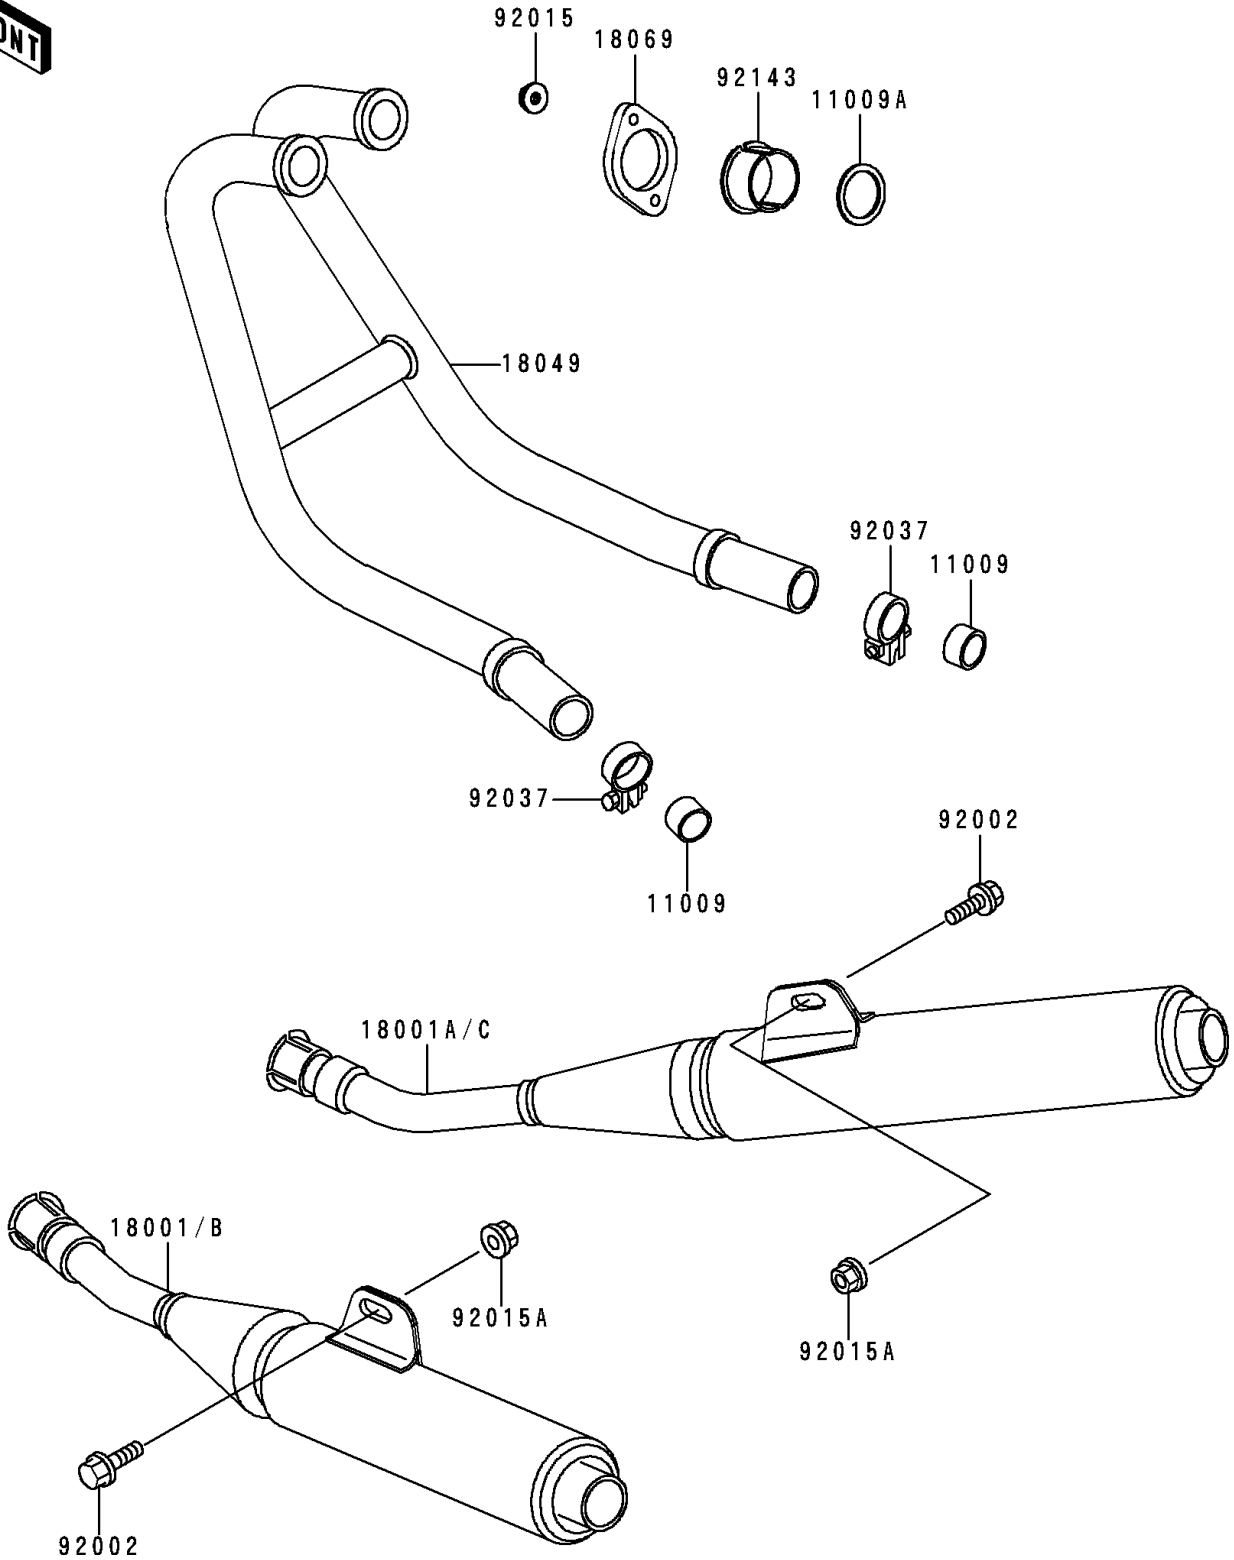

# 1999 Ninja® 250R PARTS DIAGRAM

Muffler(s)

E1140

## 1999 Ninja® 250R PARTS LIST

### Muffler(s)

ITEM NAME	PART NUMBER	QUANTITY
GASKET,MUFFLER CONNECTING (Ref # 11009)	11009-1865	2
GASKET,EXHAUST PIPE HOLDER (Ref # 11009A)	11009-1866	2
MUFFLER,LH (Ref # 18001B)	18001-1724	1
MUFFLER,RH (Ref # 18001C)	18001-1725	1
PIPE-EXHAUST (Ref # 18049)	18049-1431	1
HOLDER-EXHAUST PIPE (Ref # 18069)	18069-1075	2
BOLT,10X30 (Ref # 92002)	92002-1787	2
NUT,6MM (Ref # 92015)	92015-1365	4
NUT,FLANGED,10MM (Ref # 92015A)	92015-1387	2
CLAMP,39.5MM (Ref # 92037)	92037-1792	2
COLLAR,EXHAUST PIPE (Ref # 92143)	92143-1006	4