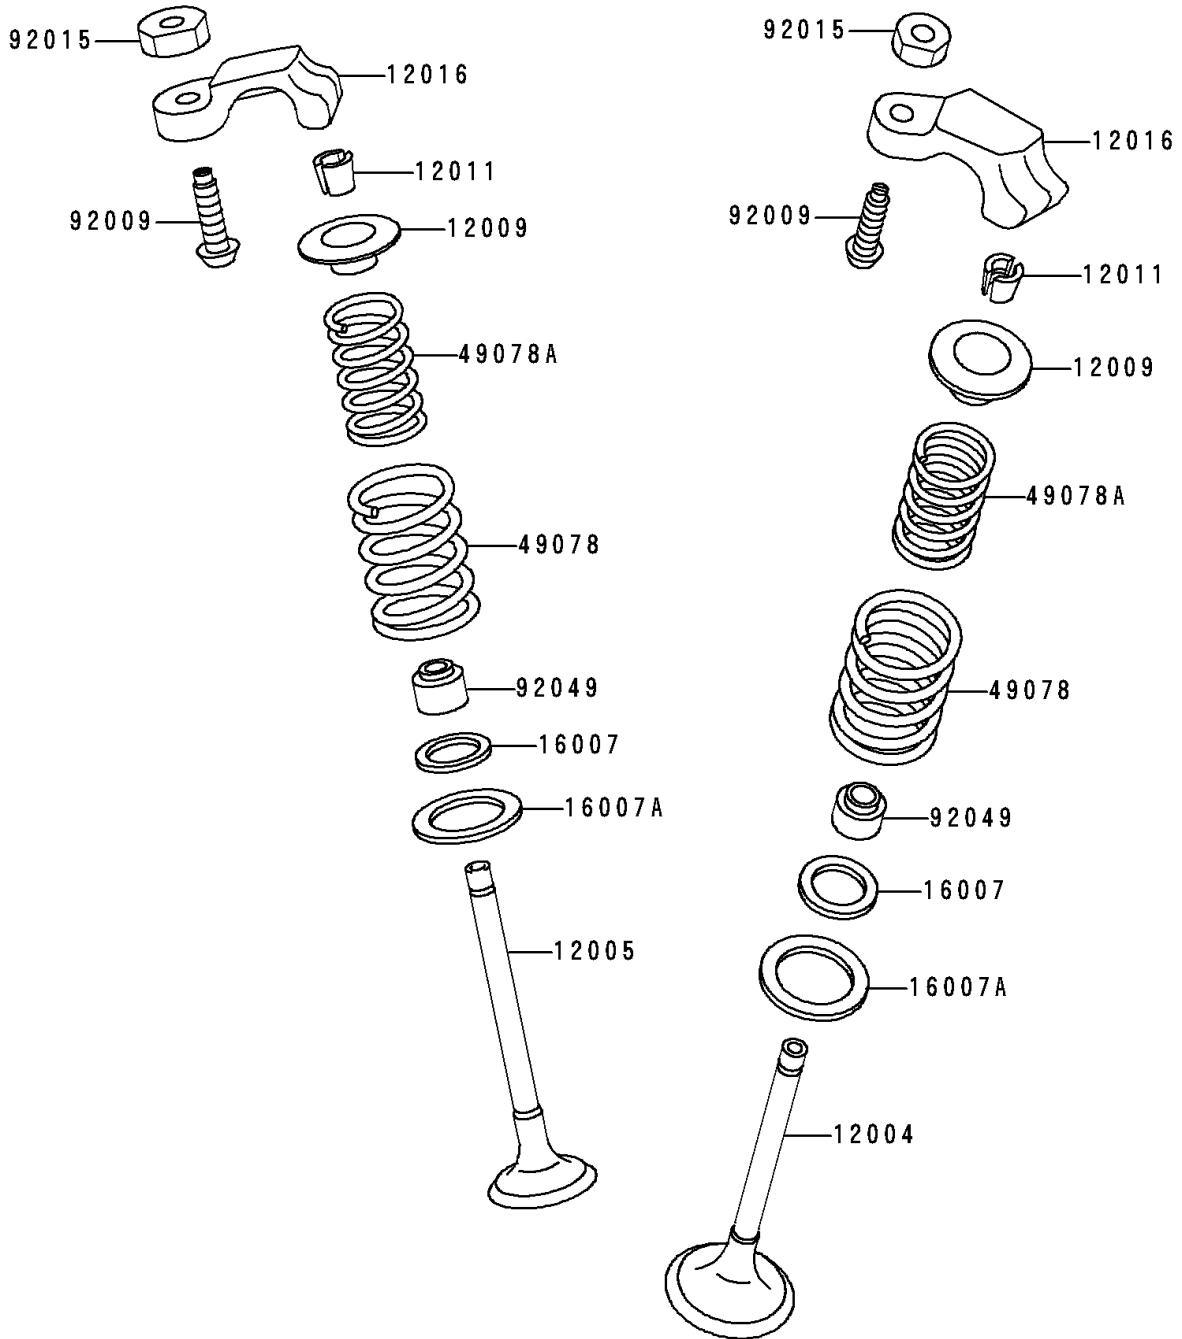

1997 Ninja® 250R PARTS DIAGRAM

Valve(s)

E1210

1997 Ninja® 250R PARTS LIST

Valve(s)

ITEM NAME	PART NUMBER	QUANTITY
VALVE-INTAKE (Ref # 12004)	12004-1074	4
VALVE-EXHAUST (Ref # 12005)	12005-1091	4
RETAINER-VALVE SPRING (Ref # 12009)	12009-1060	8
COLLET (Ref # 12011)	12011-1051	16
ARM-ROCKER (Ref # 12016)	12016-1067	8
SEAT-SPRING,12.1X16.2X0.5 (Ref # 16007)	16007-1177	8
SEAT-SPRING,17.5X23.8X0.5 (Ref # 16007A)	16007-1178	8
SPRING-ENGINE VALVE (Ref # 49078)	49078-1078	8
SPRING-ENGINE VALVE (Ref # 49078A)	49078-1079	8
SCREW,6MM (Ref # 92009)	92009-1424	8
NUT,6MM (Ref # 92015)	92015-1586	8
SEAL-OIL,VSB58.558 (Ref # 92049)	92049-1218	8