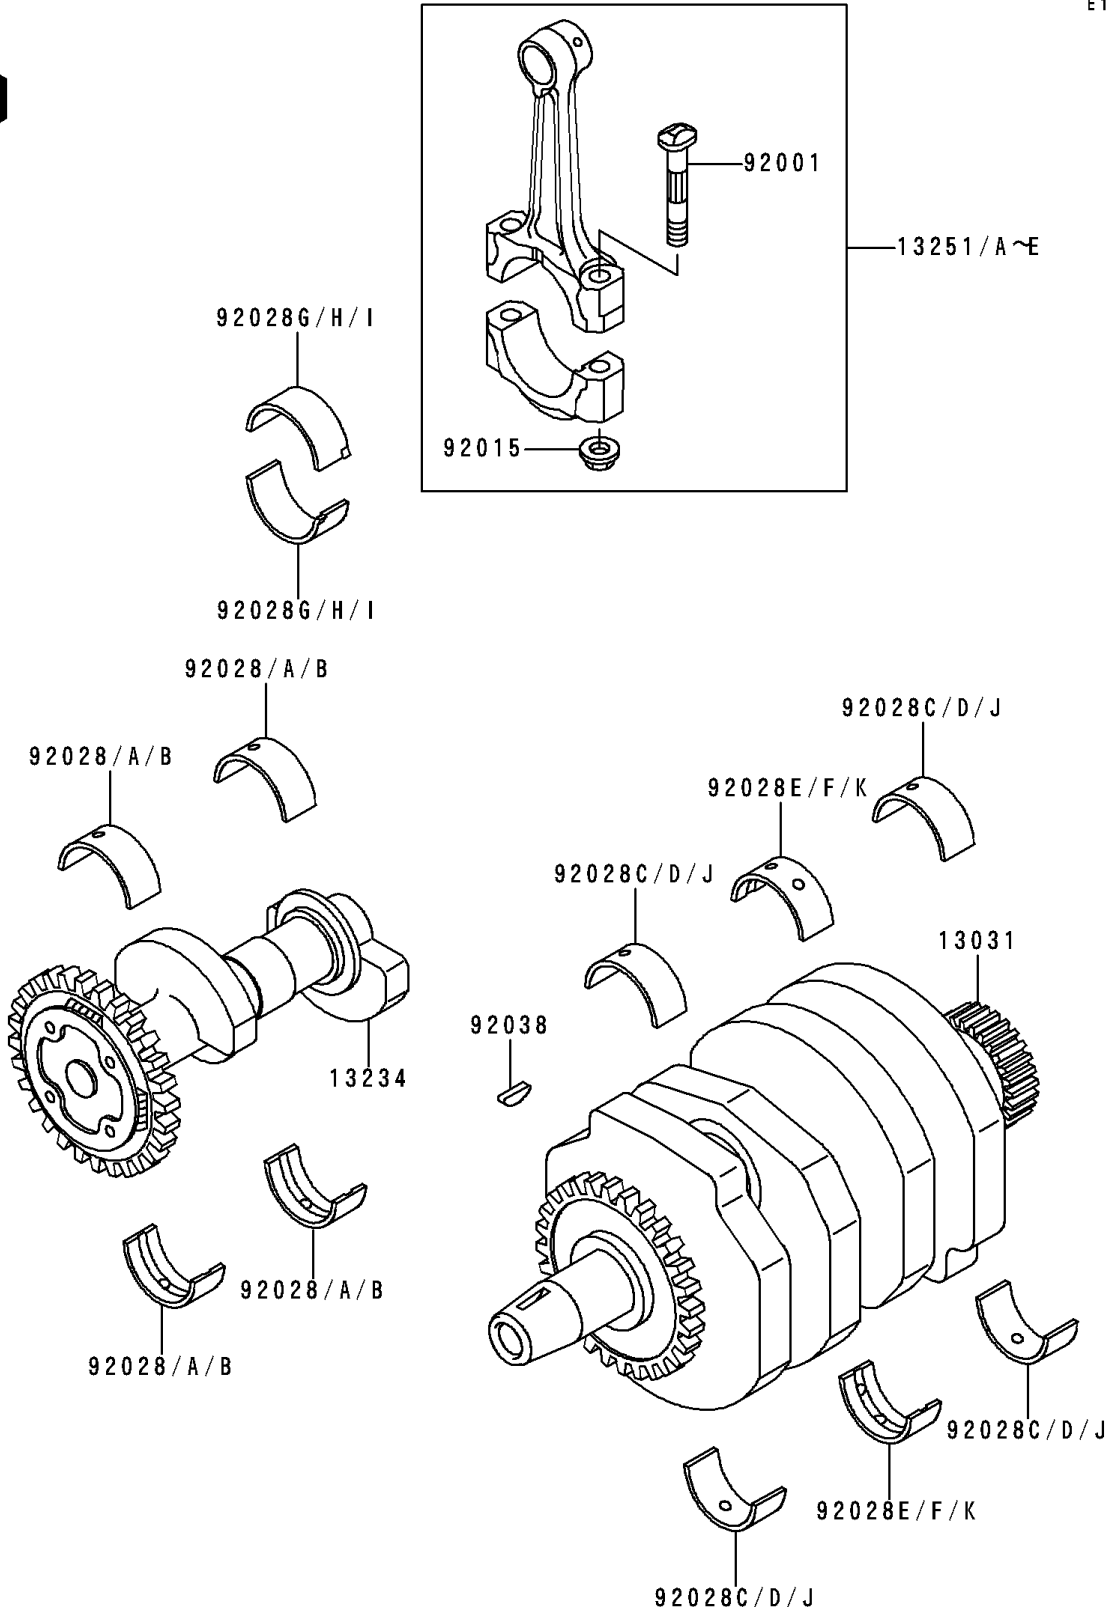

# 1997 Ninja® 250R PARTS DIAGRAM

Crankshaft

E1321

# 1997 Ninja® 250R PARTS LIST

## Crankshaft

ITEM NAME	PART NUMBER	QUANTITY
CRANKSHAFT-COMP (Ref # 13031)	13031-1247	1
SHAFT-COMP,BALANCER (Ref # 13234)	13234-1098	1
ROD-ASSY-CONNECTING,F (Ref # 13251)	13251-1083-FF	2
ROD-ASSY-CONNECTING,G (Ref # 13251A)	13251-1083-GG	2
ROD-ASSY-CONNECTING,H (Ref # 13251B)	13251-1083-HH	2
ROD-ASSY-CONNECTING,I (Ref # 13251C)	13251-1083-II	2
ROD-ASSY-CONNECTING,J (Ref # 13251D)	13251-1083-JJ	2
ROD-ASSY-CONNECTING,K (Ref # 13251E)	13251-1083-KK	2
BOLT,CONNECTING ROD,7MM (Ref # 92001)	92001-1793	4
NUT,CONNECTING ROD,7MM (Ref # 92015)	92015-1527	4
BUSHING,BALANCER,BLUE (Ref # 92028)	92028-1422	4
BUSHING,BALANCER,BLACK (Ref # 92028A)	92028-1423	AR
BUSHING,BALANCER,BROWN (Ref # 92028B)	92028-1424	AR
BUSHING,CRANKSHAFT,#1&3,BLUE (Ref # 92028C)	92028-1486	AR
BUSHING,CRANKSHAFT,#1&3,BLACK (Ref # 92028D)	92028-1487	AR
BUSHING,CRANKSHAFT,#2,BLUE (Ref # 92028E)	92028-1489	AR
BUSHING,CRANKSHAFT,#2,BLACK (Ref # 92028F)	92028-1490	AR
BUSHING,CONNECTING ROD,BLUE (Ref # 92028G)	92028-1492	AR
BUSHING,CONNECTING ROD,BLACK (Ref # 92028H)	92028-1493	AR
BUSHING,CONNECTING ROD,BROWN (Ref # 92028I)	92028-1494	AR
BUSHING,CRANKSHAFT,#1&3,YELLOW (Ref # 92028J)	92028-1582	AR
BUSHING,CRANKSHAFT,#2,YELLOW (Ref # 92028K)	92028-1586	AR
KEY,WOODRUFF (Ref # 92038)	92038-001	1