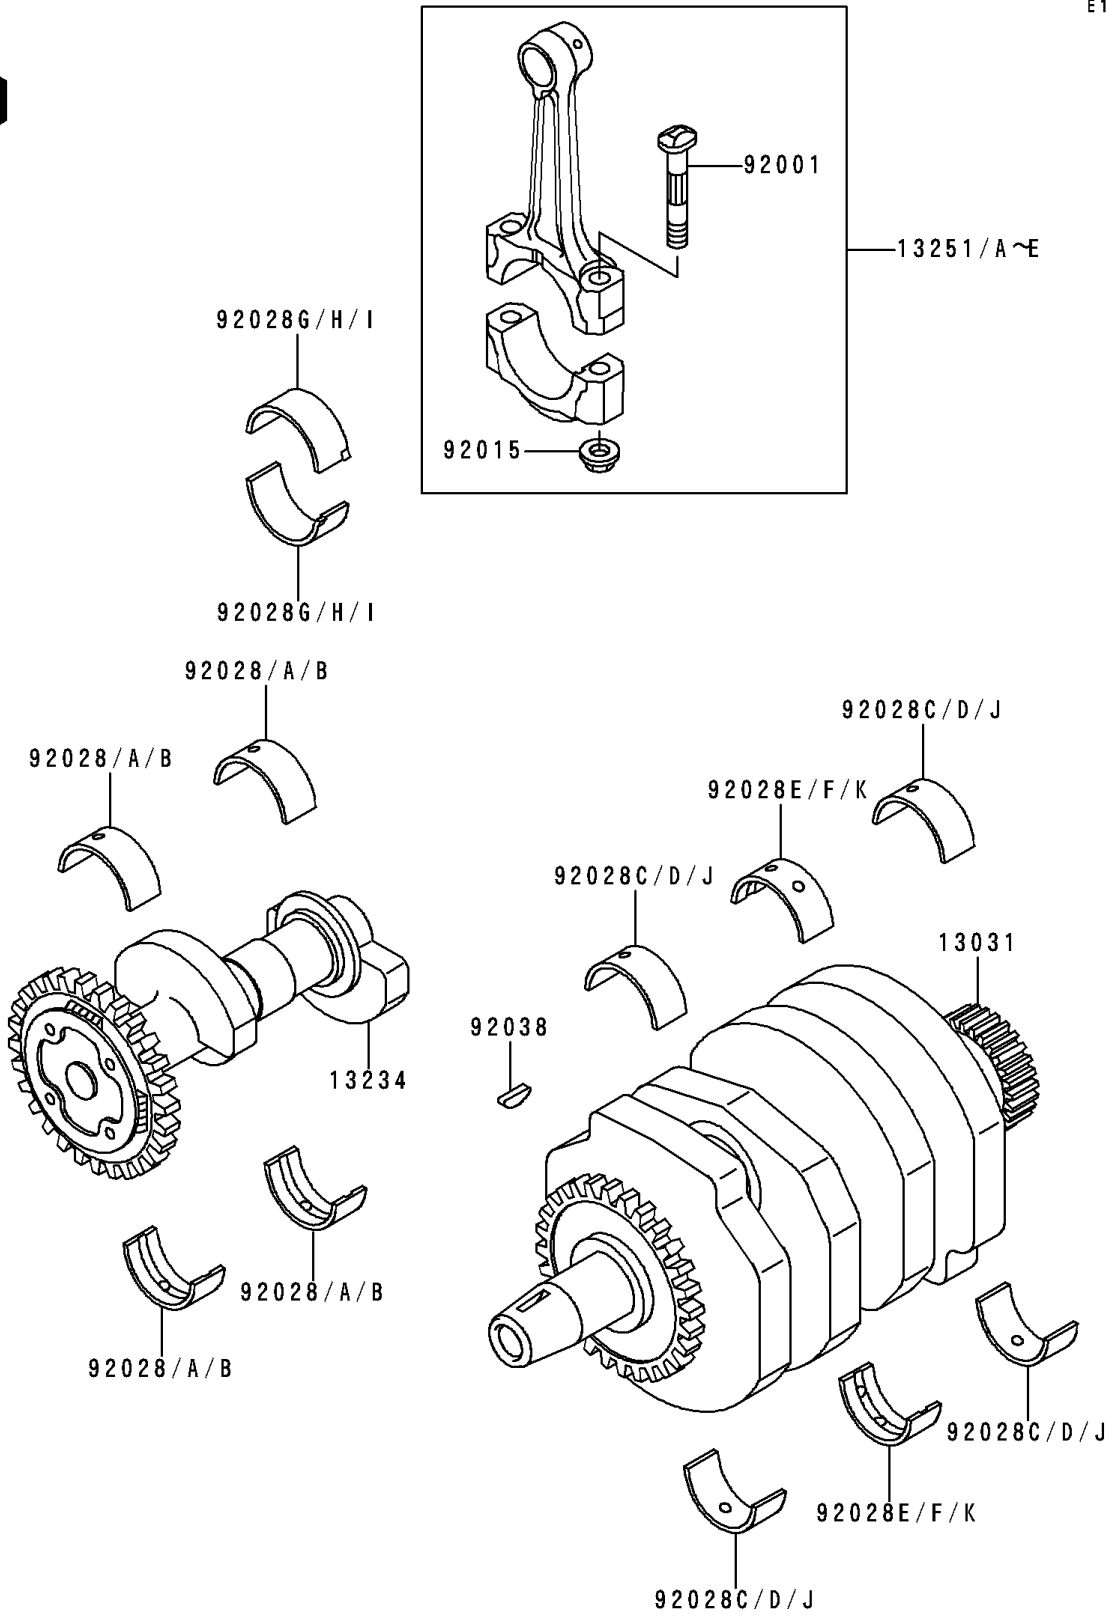

2000 Ninja® 250R PARTS DIAGRAM

Crankshaft

E1321

2000 Ninja® 250R PARTS LIST

Crankshaft

ITEM NAME	PART NUMBER	QUANTITY
CRANKSHAFT-COMP (Ref # 13031)	13031-1247	1
SHAFT-COMP,BALANCER (Ref # 13234)	13234-1098	1
ROD-ASSY-CONNECTING,F (Ref # 13251)	13251-1083-FF	2
ROD-ASSY-CONNECTING,G (Ref # 13251A)	13251-1083-GG	2
ROD-ASSY-CONNECTING,H (Ref # 13251B)	13251-1083-HH	2
ROD-ASSY-CONNECTING,I (Ref # 13251C)	13251-1083-II	2
ROD-ASSY-CONNECTING,J (Ref # 13251D)	13251-1083-JJ	2
ROD-ASSY-CONNECTING,K (Ref # 13251E)	13251-1083-KK	2
BOLT,CONNECTING ROD,7MM (Ref # 92001)	92001-1793	4
NUT,CONNECTING ROD,7MM (Ref # 92015)	92015-1527	4
BUSHING,BALANCER,BLUE (Ref # 92028)	92028-1422	4
BUSHING,BALANCER,BLACK (Ref # 92028A)	92028-1423	AR
BUSHING,BALANCER,BROWN (Ref # 92028B)	92028-1424	AR
BUSHING,CRANKSHAFT,#1&3,BLUE (Ref # 92028C)	92028-1486	AR
BUSHING,CRANKSHAFT,#1&3,BLACK (Ref # 92028D)	92028-1487	AR
BUSHING,CRANKSHAFT,#2,BLUE (Ref # 92028E)	92028-1489	AR
BUSHING,CRANKSHAFT,#2,BLACK (Ref # 92028F)	92028-1490	AR
BUSHING,CONNECTING ROD,BLUE (Ref # 92028G)	92028-1492	AR
BUSHING,CONNECTING ROD,BLACK (Ref # 92028H)	92028-1493	AR
BUSHING,CONNECTING ROD,BROWN (Ref # 92028I)	92028-1494	AR
BUSHING,CRANKSHAFT,#1&3,YELLOW (Ref # 92028J)	92028-1582	AR
BUSHING,CRANKSHAFT,#2,YELLOW (Ref # 92028K)	92028-1586	AR
KEY,WOODRUFF (Ref # 92038)	92038-001	1