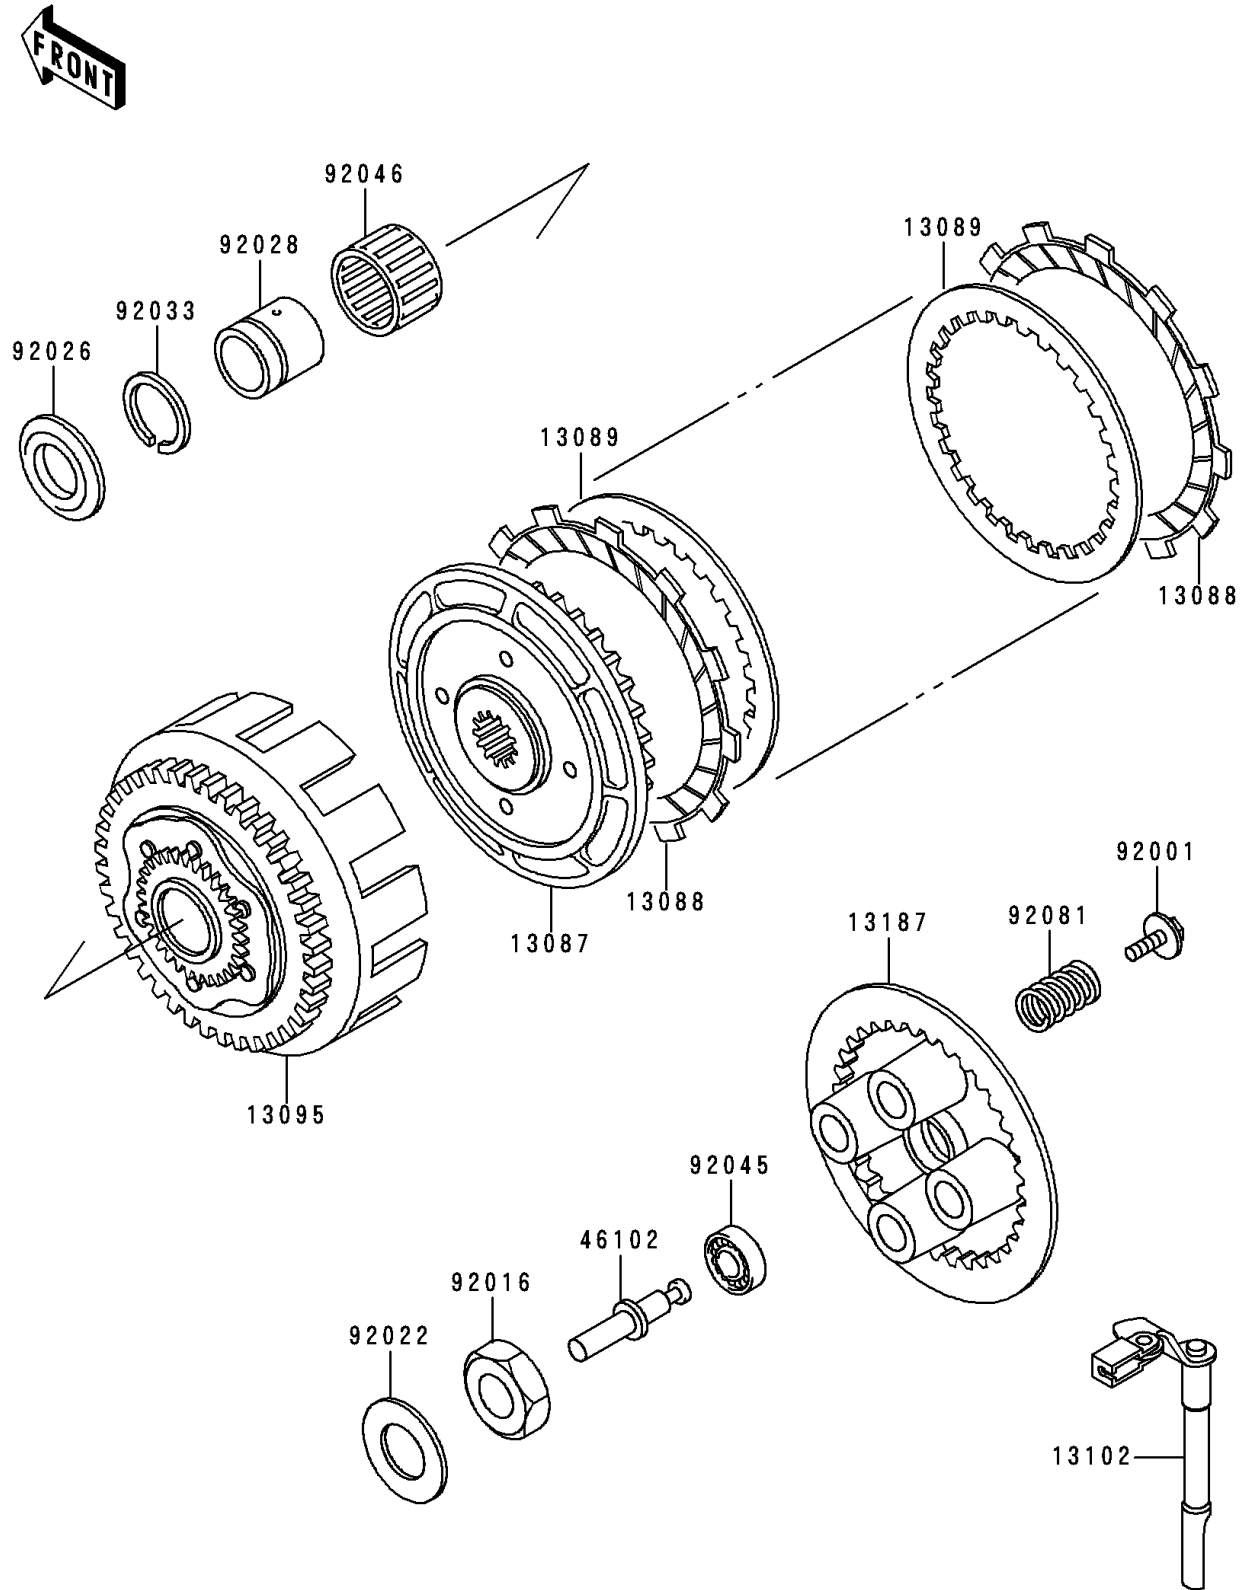

1996 Ninja® 250R PARTS DIAGRAM

Clutch

E1350

1996 Ninja® 250R PARTS LIST

Clutch

ITEM NAME	PART NUMBER	QUANTITY
HUB-CLUTCH (Ref # 13087)	13087-1076	1
PLATE-FRICTION (Ref # 13088)	13088-1013	5
PLATE-CLUTCH,T=2.0 (Ref # 13089)	13089-026	4
HOUSING-COMP-CLUTCH (Ref # 13095)	13095-1145	1
RELEASE-COMP-CLUTCH (Ref # 13102)	13102-1079	1
PLATE-CLUTCH OPERATING (Ref # 13187)	13187-1057	1
ROD,CLUTCH (Ref # 46102)	46102-1030	1
BOLT,FLANGED,6X18 (Ref # 92001)	92001-1066	4
NUT,20MM (Ref # 92016)	92016-028	1
WASHER,20.3X36X2.3 (Ref # 92022)	92022-1116	1
SPACER,THRUST,T=5.5 (Ref # 92026)	92026-116	1
BUSHING,CLUTCH (Ref # 92028)	92028-1414	1
RING-SNAP (Ref # 92033)	92033-1212	1
BEARING-BALL,6001C3ML01 (Ref # 92045)	92045-1235	1
BEARING-NEEDLE,KTV323723 (Ref # 92046)	92046-028	1
SPRING,CLUTCH (Ref # 92081)	92081-139	4