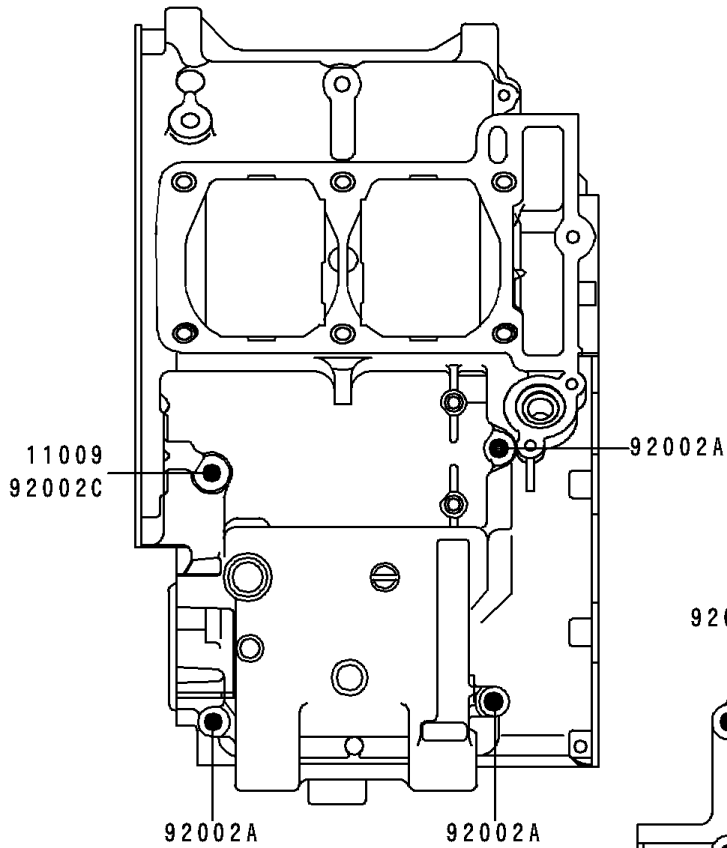

1996 Ninja® 250R PARTS DIAGRAM

Crankcase Bolt Pattern

E1412

Upper Case

Lower Case

1996 Ninja® 250R PARTS LIST

Crankcase Bolt Pattern

ITEM NAME	PART NUMBER	QUANTITY
GASKET,6.5X12X1.0 (Ref # 11009)	11009-1568	2
BOLT,6X38 (Ref # 92001)	92001-1899	1
BOLT,8X90 (Ref # 92002)	92002-1057	7
BOLT,6X85 (Ref # 92002A)	92002-1306	4
BOLT,8X72 (Ref # 92002B)	92002-1329	2
BOLT,6X60 (Ref # 92002C)	92002-1584	2
BOLT,6X135 (Ref # 92002D)	92002-1687	1