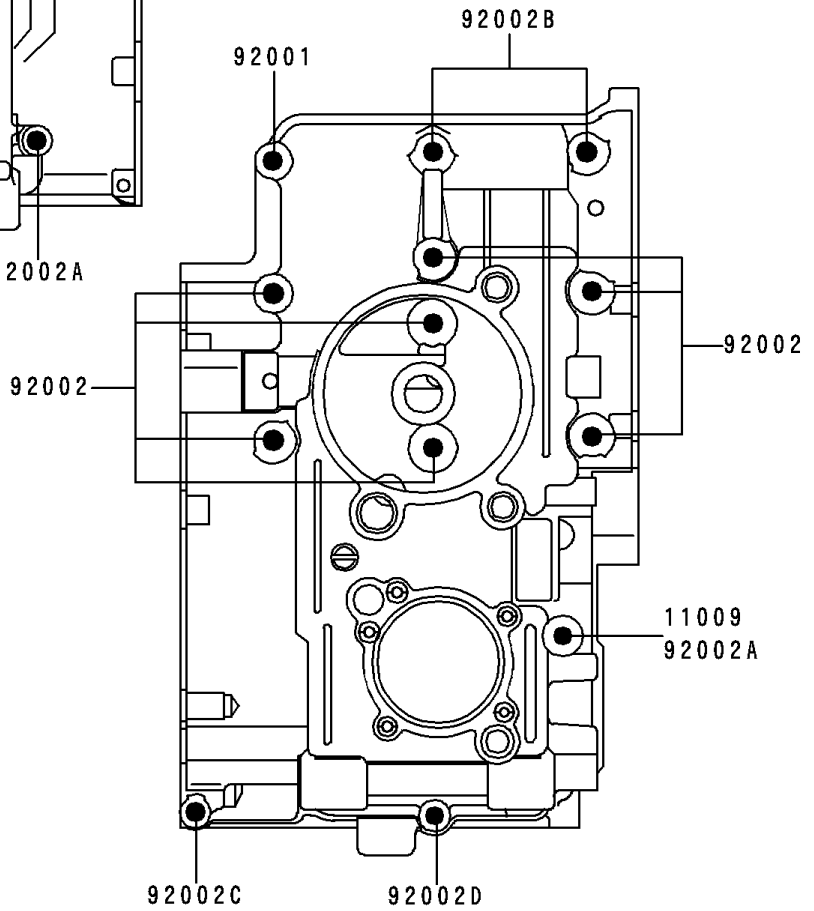

1996 Ninja® 250R PARTS DIAGRAM

Crankcase Bolt Pattern

E1412

Upper Case

Lower Case

1996 Ninja® 250R PARTS LIST

Crankcase Bolt Pattern

ITEM NAME	PART NUMBER	QUANTITY
GASKET,6.5X12X1.0 (Ref # 11009)	11009-1568	2
BOLT,6X38 (Ref # 92001)	92001-1899	1
BOLT,8X90 (Ref # 92002)	92002-1057	7
BOLT,6X85 (Ref # 92002A)	92002-1306	4
BOLT,8X72 (Ref # 92002B)	92002-1329	2
BOLT,6X60 (Ref # 92002C)	92002-1584	2
BOLT,6X135 (Ref # 92002D)	92002-1687	1