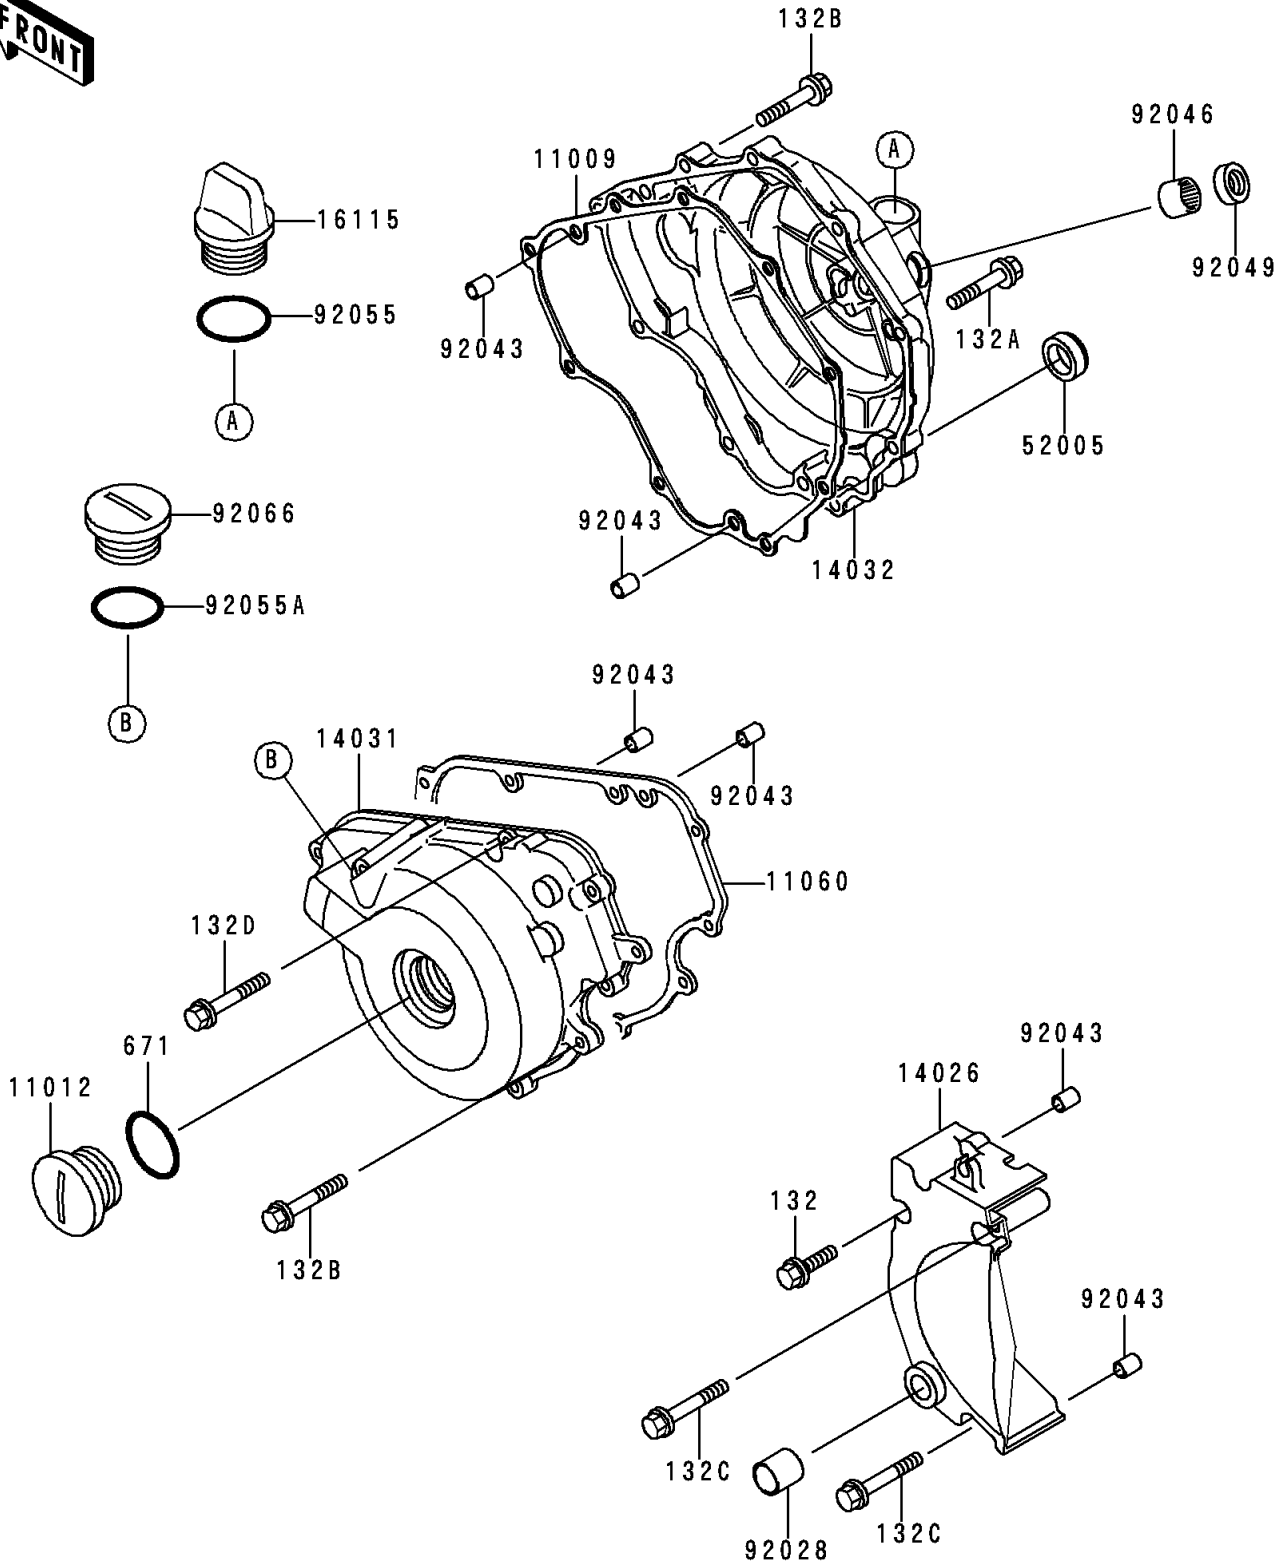

1998 Ninja® 250R PARTS DIAGRAM

Engine Cover(s)

E1431

1998 Ninja® 250R PARTS LIST

Engine Cover(s)

ITEM NAME	PART NUMBER	QUANTITY
BOLT-FLANGED-SMALL (Ref # 132)	132J0620	1
BOLT-FLANGED-SMALL (Ref # 132A)	132J0625	2
BOLT-FLANGED-SMALL (Ref # 132B)	132J0630	15
BOLT-FLANGED-SMALL (Ref # 132C)	132J0650	2
BOLT-FLANGED-SMALL (Ref # 132D)	132J0675	1
O RING,40MM (Ref # 671)	671B2540	1
GASKET,CLUTCH COVER (Ref # 11009)	11009-1872	1
CAP (Ref # 11012)	11012-1362	1
GASKET,GENERATOR COVER (Ref # 11060)	11060-1920	1
COVER-CHAIN (Ref # 14026)	14026-1122	1
COVER-GENERATOR (Ref # 14031)	14031-1225	1
COVER-CLUTCH (Ref # 14032)	14032-1213	1
CAP-OIL FILLER (Ref # 16115)	16115-1009	1
GAUGE,OIL LEVEL (Ref # 52005)	52005-1009	1
BUSHING (Ref # 92028)	92028-1710	1
PIN,6.2X8X14 (Ref # 92043)	92043-1263	6
BEARING-NEEDLE,HK1210 (Ref # 92046)	92046-1010	1
SEAL-OIL,TB12205.5 (Ref # 92049)	92049-1271	1
RING-O,31.5X2.6 (Ref # 92055)	92055-049	1
RING-O (Ref # 92055A)	92055-1146	1
PLUG,COVER (Ref # 92066)	92066-1163	1