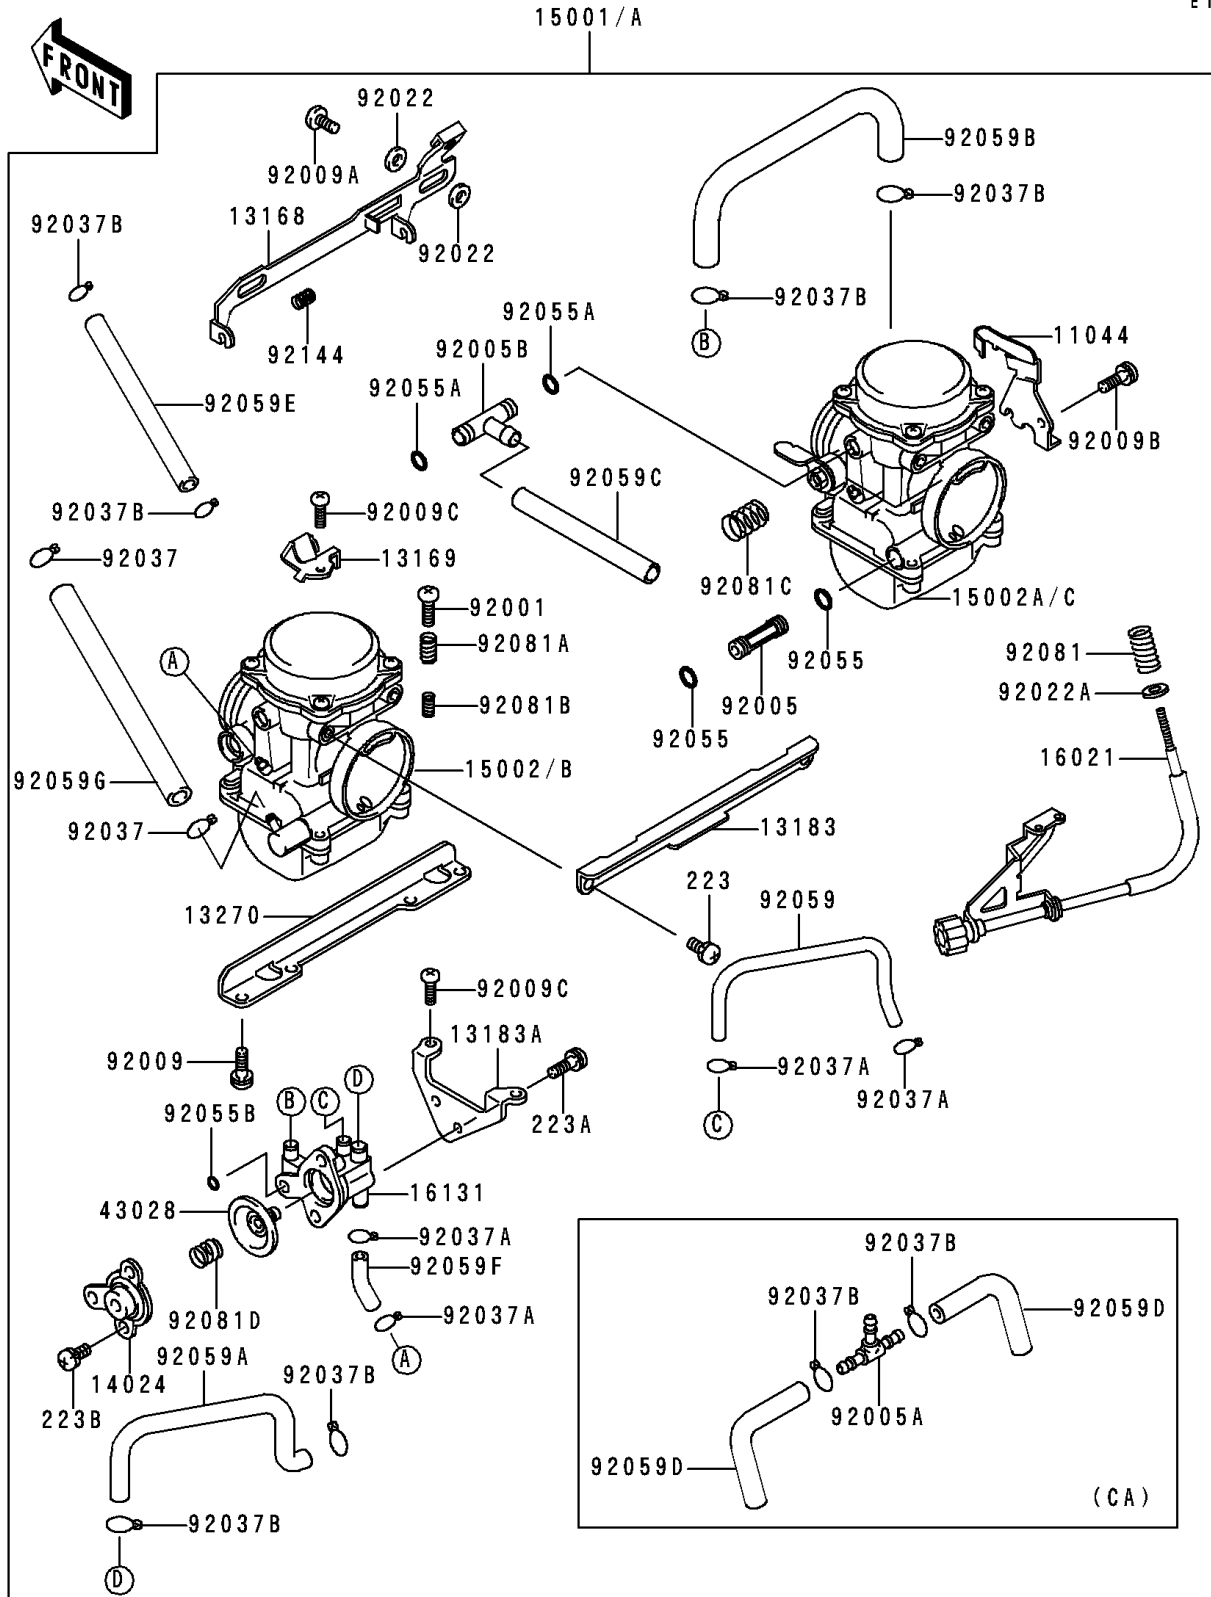

1997 Ninja® 250R PARTS DIAGRAM

Carburetor

E1611