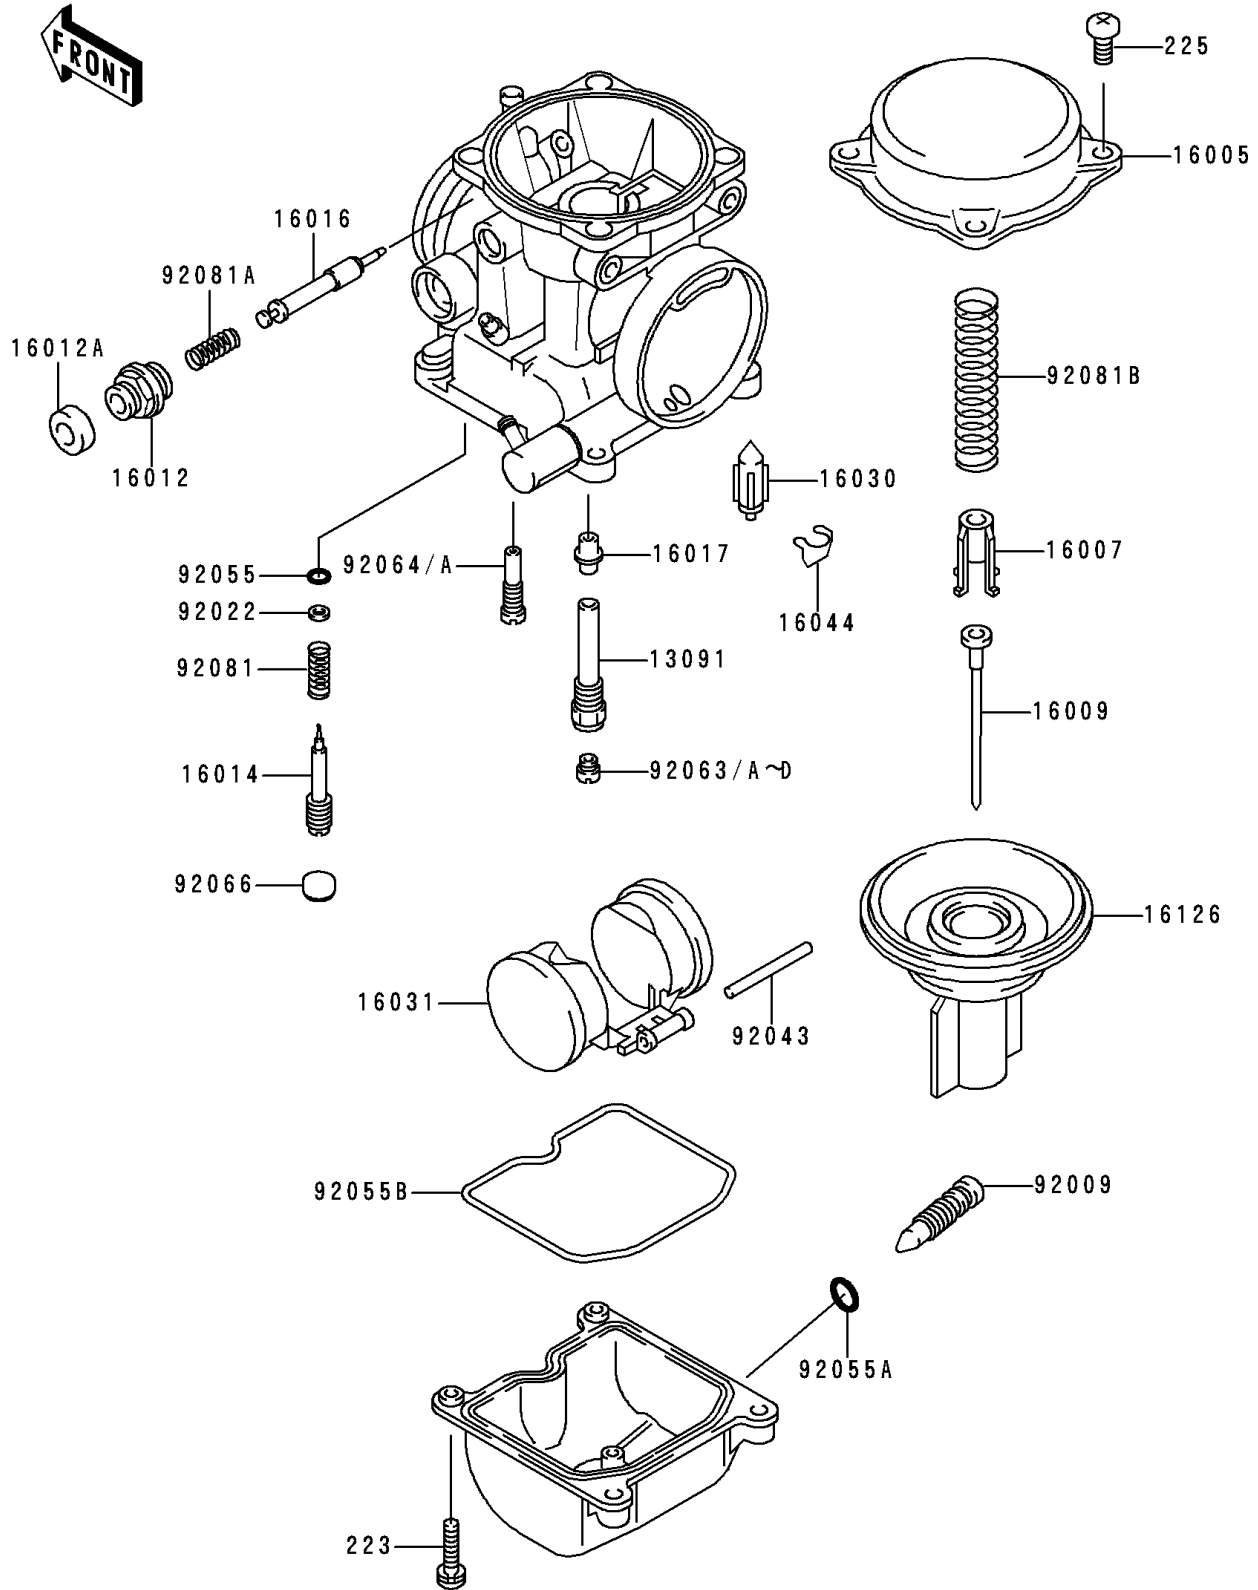

1997 Ninja® 250R PARTS DIAGRAM

Carburetor Parts

E1612

1997 Ninja® 250R PARTS LIST

Carburetor Parts

ITEM NAME	PART NUMBER	QUANTITY
SCREW-PAN-WS-CROS (Ref # 223)	223C0416	8
SCREW-PAN-WSP-CROS (Ref # 225)	225C0418	5
HOLDER,NEEDLE JET (Ref # 13091)	13091-1425	2
TOP-CHAMBER,MIXING (Ref # 16005)	16005-1056	2
SEAT-SPRING,THROTTLE VALVE (Ref # 16007)	16007-1120	2
NEEDLE-JET,N16I (Ref # 16009)	16009-1461	2
CAP-STARTER PLUNGER (Ref # 16012)	16012-1051	2
CAP-STARTER PLUNGER (Ref # 16012A)	16012-1052	2
SCREW-PILOT AIR (Ref # 16014)	16014-1054	2
PLUNGER,STARTER (Ref # 16016)	16016-1061	2
JET-NEEDLE (Ref # 16017)	16017-1326	2
VALVE-FLOAT (Ref # 16030)	16030-1007	2
FLOAT (Ref # 16031)	16031-1056	2
CLAMP,FLOAT VALVE (Ref # 16044)	16044-007	2
VALVE,VACUUM (Ref # 16126)	16126-1198	2
SCREW,DRAIN,M6X1.0 (Ref # 92009)	92009-1095	2
WASHER,PLAIN (Ref # 92022)	92022-1003	2
PIN,FLOAT (Ref # 92043)	92043-1207	2
RING-O,PILOT ADJUST (Ref # 92055)	92055-1002	2
RING-O,DRAIN SCREW (Ref # 92055A)	92055-1053	2
RING-O,FLOAT CHAMBER (Ref # 92055B)	92055-1222	2
JET-MAIN,#100 (Ref # 92063)	92063-1008	2
JET-MAIN,#105 (Ref # 92063A)	92063-1009	2
JET-MAIN,#110 (Ref # 92063B)	92063-1114	2
JET-MAIN,#102 (Ref # 92063C)	92063-1115	2
JET-MAIN,#108 (Ref # 92063D)	92063-1116	2
JET-PILOT,#35 (Ref # 92064)	92064-1035	2
JET-PILOT,#38 (Ref # 92064A)	92064-1050	2
PLUG,PILOT AIR SCREW,6.9X2 (Ref # 92066)	92066-1051	2

1997 Ninja® 250R PARTS LIST

Carburetor Parts

ITEM NAME	PART NUMBER	QUANTITY
SPRING,PILOT ADJUST SCREW (Ref # 92081)	92081-1002	2
SPRING,STARTER PLUNGER (Ref # 92081A)	92081-1761	2
SPRING,VACUUM VALVE (Ref # 92081B)	92081-1925	2