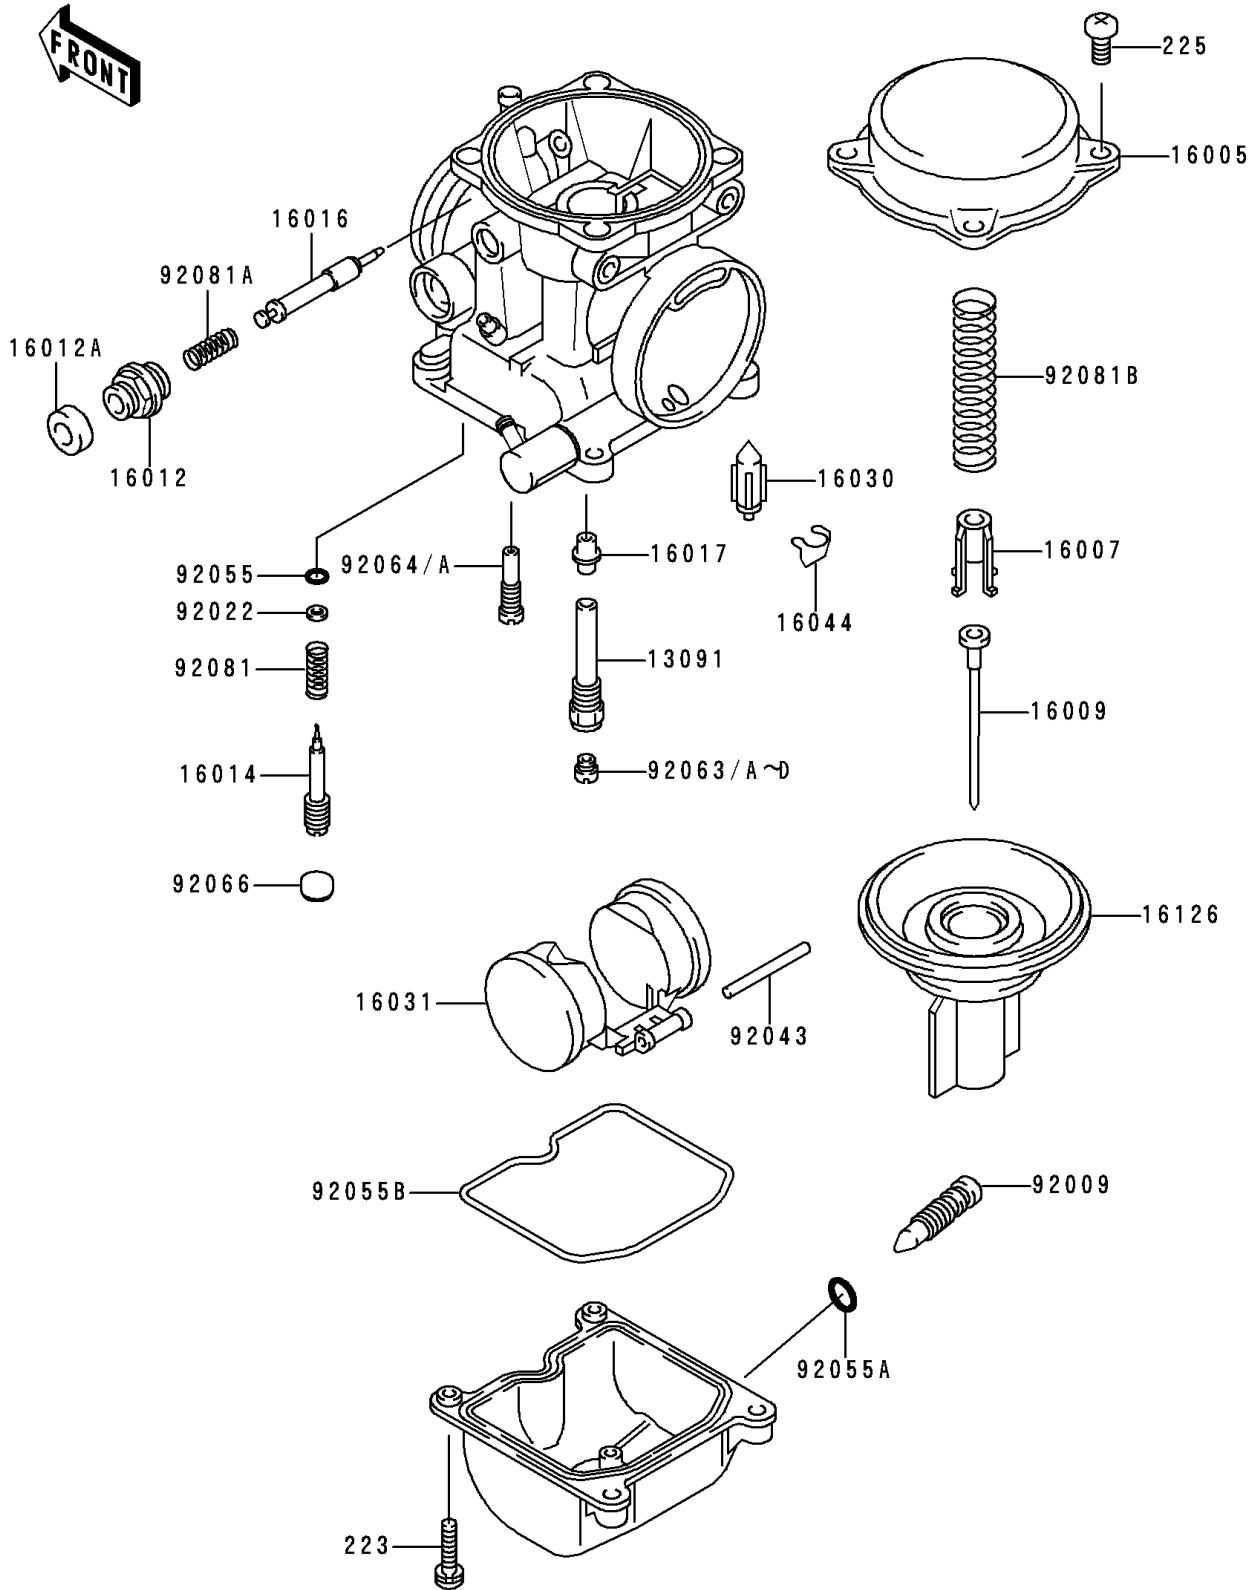

1999 Ninja® 250R PARTS DIAGRAM

Carburetor Parts

E1612

1999 Ninja® 250R PARTS LIST

Carburetor Parts

ITEM NAME	PART NUMBER	QUANTITY
SCREW-PAN-WS-CROS (Ref # 223)	223C0416	8
SCREW-PAN-WSP-CROS (Ref # 225)	225C0418	5
HOLDER,NEEDLE JET (Ref # 13091)	13091-1425	2
TOP-CHAMBER,MIXING (Ref # 16005)	16005-1056	2
SEAT-SPRING,THROTTLE VALVE (Ref # 16007)	16007-1120	2
NEEDLE-JET,N16I (Ref # 16009)	16009-1461	2
CAP-STARTER PLUNGER (Ref # 16012)	16012-1051	2
CAP-STARTER PLUNGER (Ref # 16012A)	16012-1052	2
SCREW-PILOT AIR (Ref # 16014)	16014-1054	2
PLUNGER,STARTER (Ref # 16016)	16016-1061	2
JET-NEEDLE (Ref # 16017)	16017-1326	2
VALVE-FLOAT (Ref # 16030)	16030-1007	2
FLOAT (Ref # 16031)	16031-1056	2
CLAMP,FLOAT VALVE (Ref # 16044)	16044-007	2
VALVE,VACUUM (Ref # 16126)	16126-1198	2
SCREW,DRAIN,M6X1.0 (Ref # 92009)	92009-1095	2
WASHER,PLAIN (Ref # 92022)	92022-1003	2
PIN,FLOAT (Ref # 92043)	92043-1207	2
RING-O,PILOT ADJUST (Ref # 92055)	92055-1002	2
RING-O,DRAIN SCREW (Ref # 92055A)	92055-1053	2
RING-O,FLOAT CHAMBER (Ref # 92055B)	92055-1222	2
JET-MAIN,#100 (Ref # 92063)	92063-1008	2
JET-MAIN,#105 (Ref # 92063A)	92063-1009	2
JET-MAIN,#110 (Ref # 92063B)	92063-1114	2
JET-MAIN,#102 (Ref # 92063C)	92063-1115	2
JET-MAIN,#108 (Ref # 92063D)	92063-1116	2
JET-PILOT,#35 (Ref # 92064)	92064-1035	2
JET-PILOT,#38 (Ref # 92064A)	92064-1050	2
PLUG,PILOT AIR SCREW,6.9X2 (Ref # 92066)	92066-1051	2

1999 Ninja® 250R PARTS LIST

Carburetor Parts

ITEM NAME	PART NUMBER	QUANTITY
SPRING,PILOT ADJUST SCREW (Ref # 92081)	92081-1002	2
SPRING,STARTER PLUNGER (Ref # 92081A)	92081-1761	2
SPRING,VACUUM VALVE (Ref # 92081B)	92081-1925	2