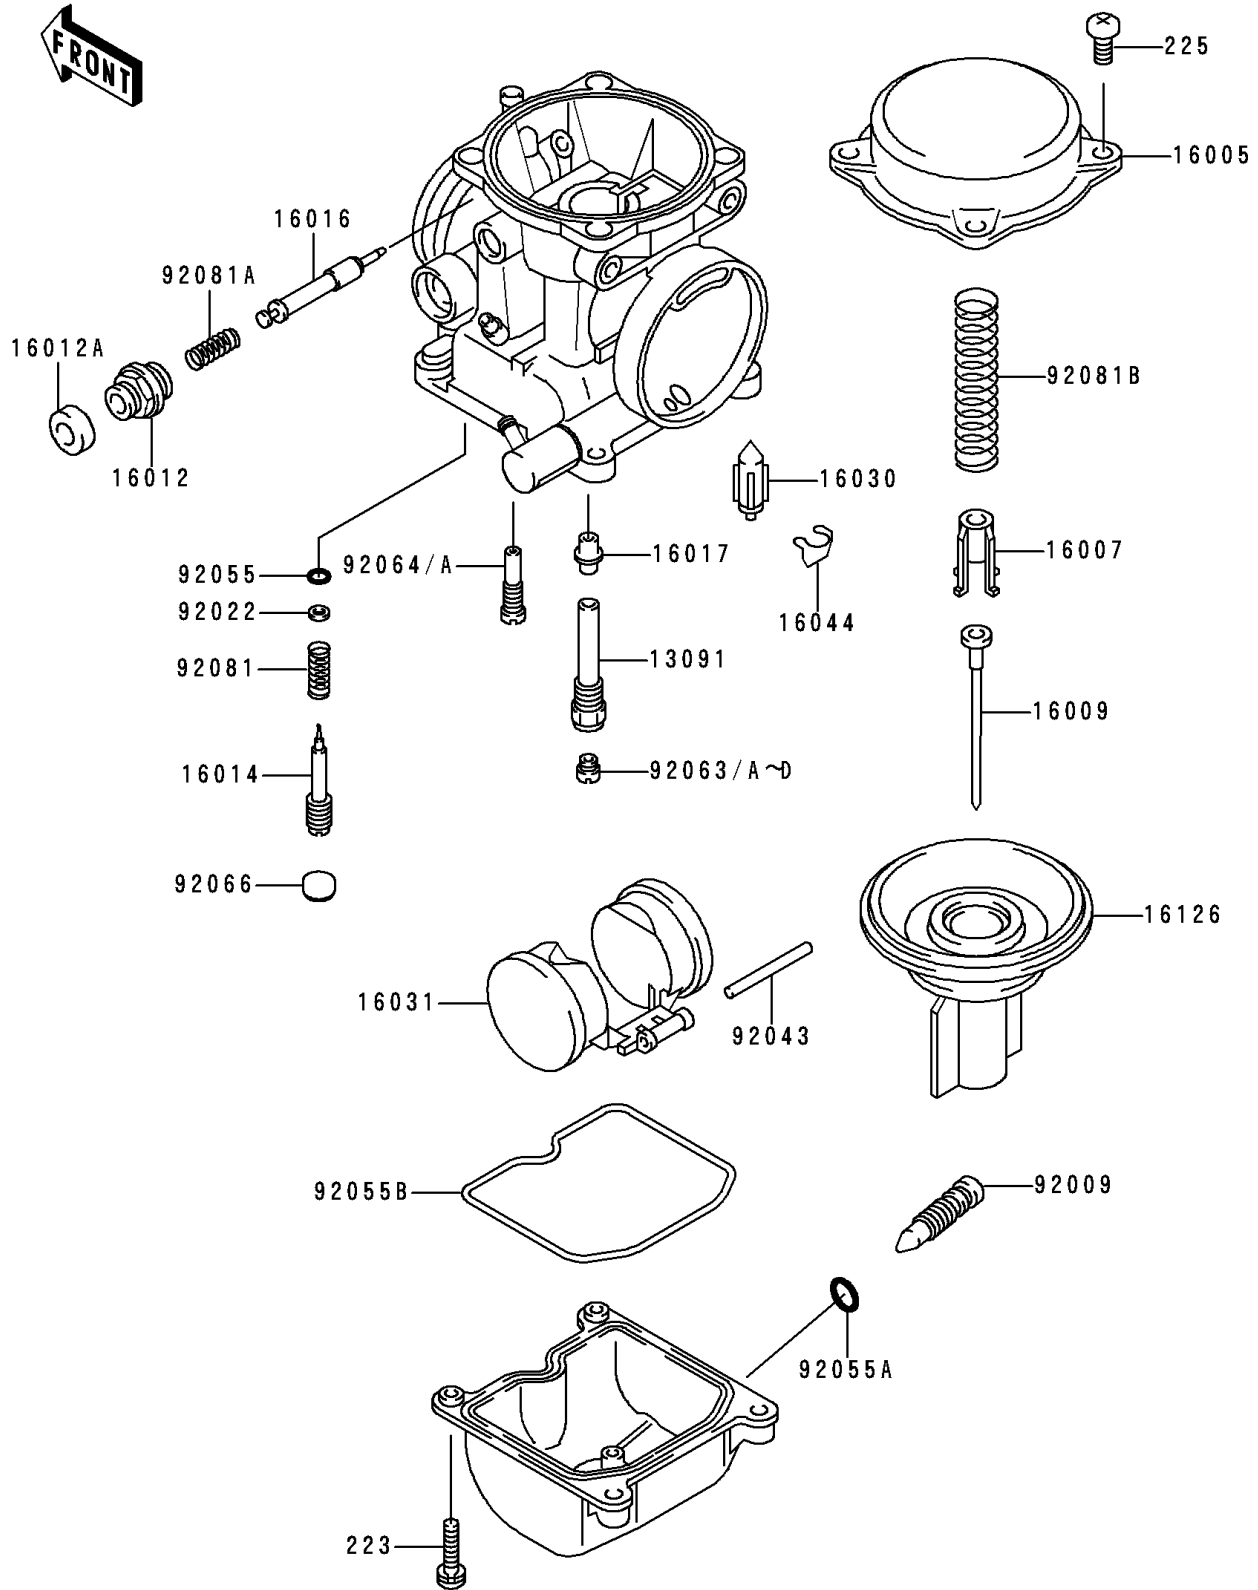

# 2000 Ninja® 250R PARTS DIAGRAM

## Carburetor Parts

E1612

### Carburetor Parts

ITEM NAME	PART NUMBER	QUANTITY
SCREW-PAN-WS-CROS (Ref # 223)	223C0416	8
SCREW-PAN-WSP-CROS (Ref # 225)	225C0418	5
HOLDER,NEEDLE JET (Ref # 13091)	13091-1425	2
TOP-CHAMBER,MIXING (Ref # 16005)	16005-1056	2
SEAT-SPRING,THROTTLE VALVE (Ref # 16007)	16007-1120	2
NEEDLE-JET,N16I (Ref # 16009)	16009-1461	2
CAP-STARTER PLUNGER (Ref # 16012)	16012-1051	2
CAP-STARTER PLUNGER (Ref # 16012A)	16012-1052	2
SCREW-PILOT AIR (Ref # 16014)	16014-1054	2
PLUNGER,STARTER (Ref # 16016)	16016-1061	2
JET-NEEDLE (Ref # 16017)	16017-1326	2
VALVE-FLOAT (Ref # 16030)	16030-1007	2
FLOAT (Ref # 16031)	16031-1056	2
CLAMP,FLOAT VALVE (Ref # 16044)	16044-007	2
VALVE,VACUUM (Ref # 16126)	16126-1198	2
SCREW,DRAIN,M6X1.0 (Ref # 92009)	92009-1095	2
WASHER,PLAIN (Ref # 92022)	92022-1003	2
PIN,FLOAT (Ref # 92043)	92043-1207	2
RING-O,PILOT ADJUST (Ref # 92055)	92055-1002	2
RING-O,DRAIN SCREW (Ref # 92055A)	92055-1053	2
RING-O,FLOAT CHAMBER (Ref # 92055B)	92055-1222	2
JET-MAIN,#100 (Ref # 92063)	92063-1008	2
JET-MAIN,#105 (Ref # 92063A)	92063-1009	2
JET-MAIN,#110 (Ref # 92063B)	92063-1114	2
JET-MAIN,#102 (Ref # 92063C)	92063-1115	2
JET-MAIN,#108 (Ref # 92063D)	92063-1116	2
JET-PILOT,#35 (Ref # 92064)	92064-1035	2
JET-PILOT,#38 (Ref # 92064A)	92064-1050	2
PLUG,PILOT AIR SCREW,6.9X2 (Ref # 92066)	92066-1051	2

### Carburetor Parts

ITEM NAME	PART NUMBER	QUANTITY
SPRING,PILOT ADJUST SCREW (Ref # 92081)	92081-1002	2
SPRING,STARTER PLUNGER (Ref # 92081A)	92081-1761	2
SPRING,VACUUM VALVE (Ref # 92081B)	92081-1925	2