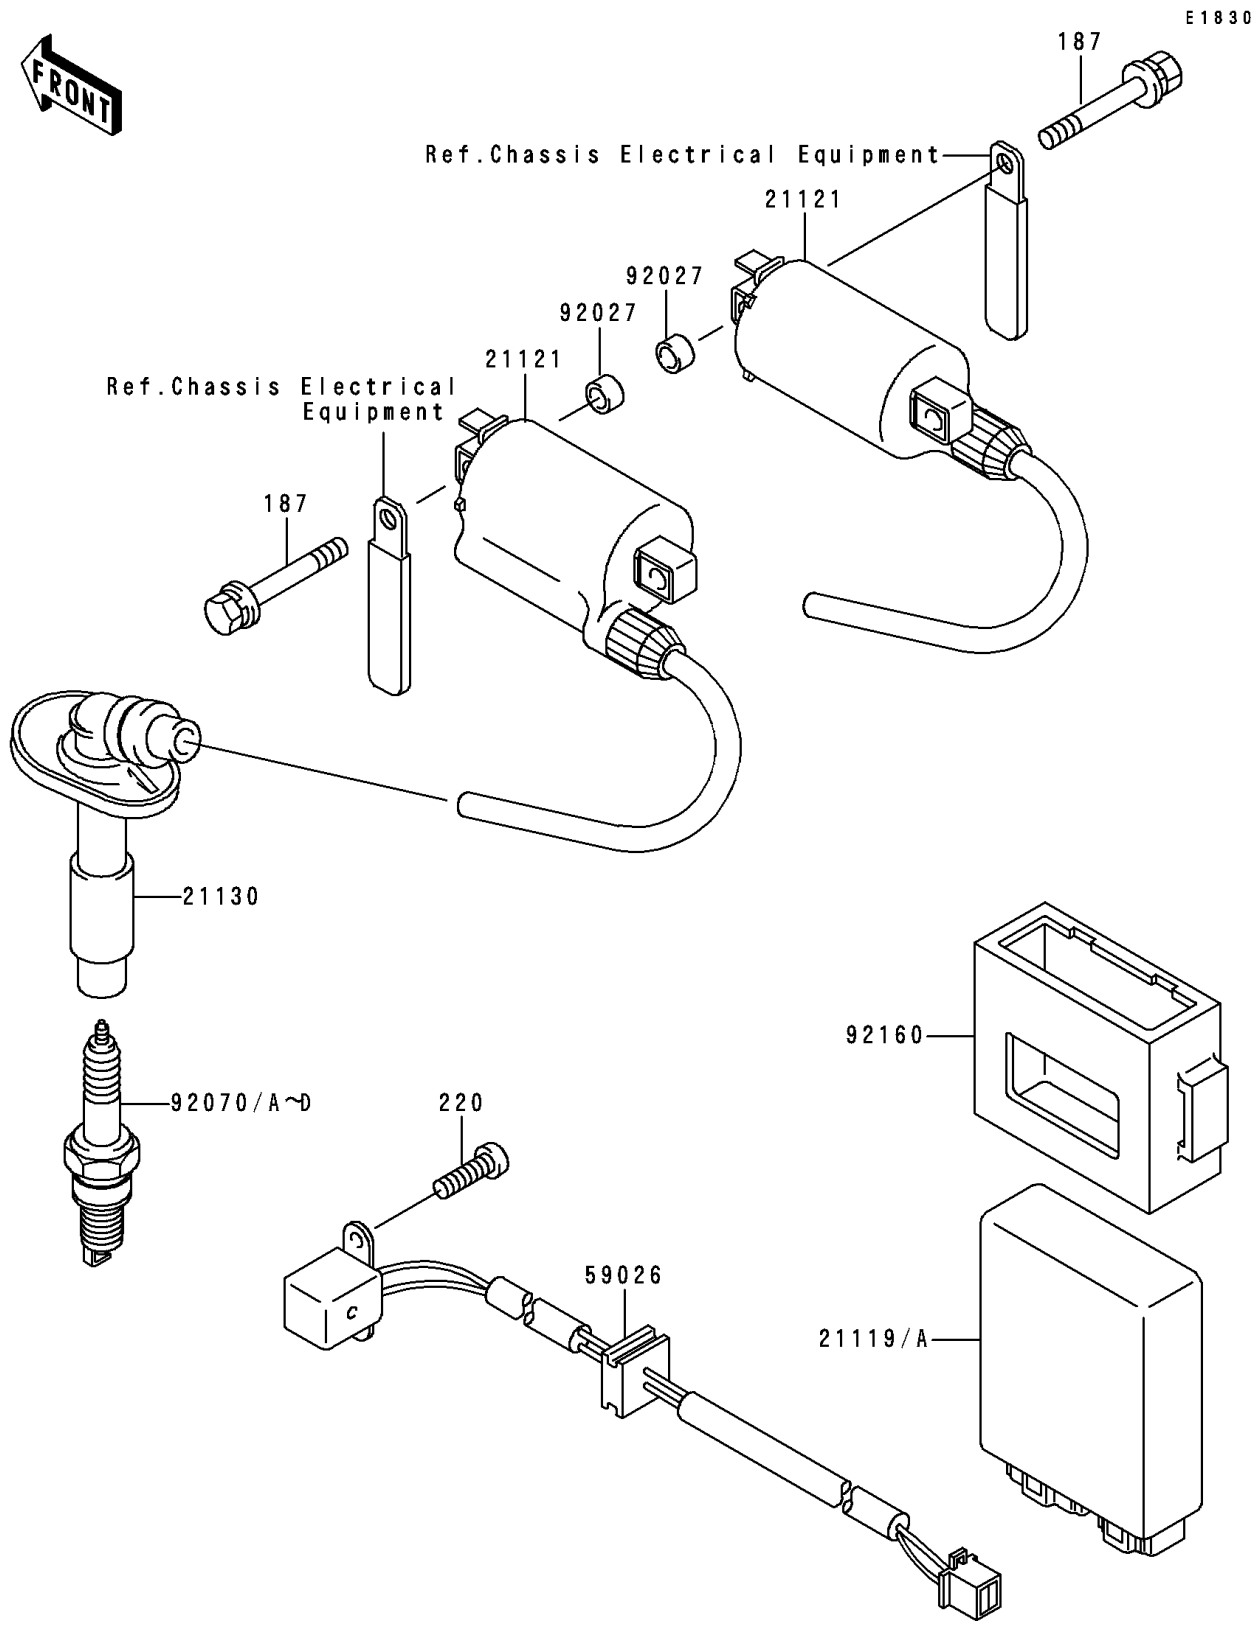

1998 Ninja® 250R PARTS DIAGRAM

Ignition System

1998 Ninja® 250R PARTS LIST

Ignition System

ITEM NAME	PART NUMBER	QUANTITY
BOLT-UPSET-WSP (Ref # 187)	187G0625	4
SCREW-PAN-CROS (Ref # 220)	220B0510	2
COIL-IGNITION (Ref # 21121)	21121-1163	2
CAP-SPARK PLUG (Ref # 21130)	21130-1056	2
COIL-PULSING (Ref # 59026)	59026-1086	1
COLLAR,6.8X10X6 (Ref # 92027)	92027-103	4
PLUG-SPARK,CR7HSA(NGK) (Ref # 92070)	92070-1154	2
PLUG-SPARK,CR8HSA(NGK) (Ref # 92070A)	92070-1155	2
PLUG-SPARK,U22FSR-U(ND) (Ref # 92070B)		2
PLUG-SPARK,U24FSR-U(ND) (Ref # 92070C)		2
DAMPER,IGNITER (Ref # 92160)	92160-1181	1
IGNITER (Ref # 21119)	21119-1415	1
IGNITER (Ref # 21119A)	21119-1443	1