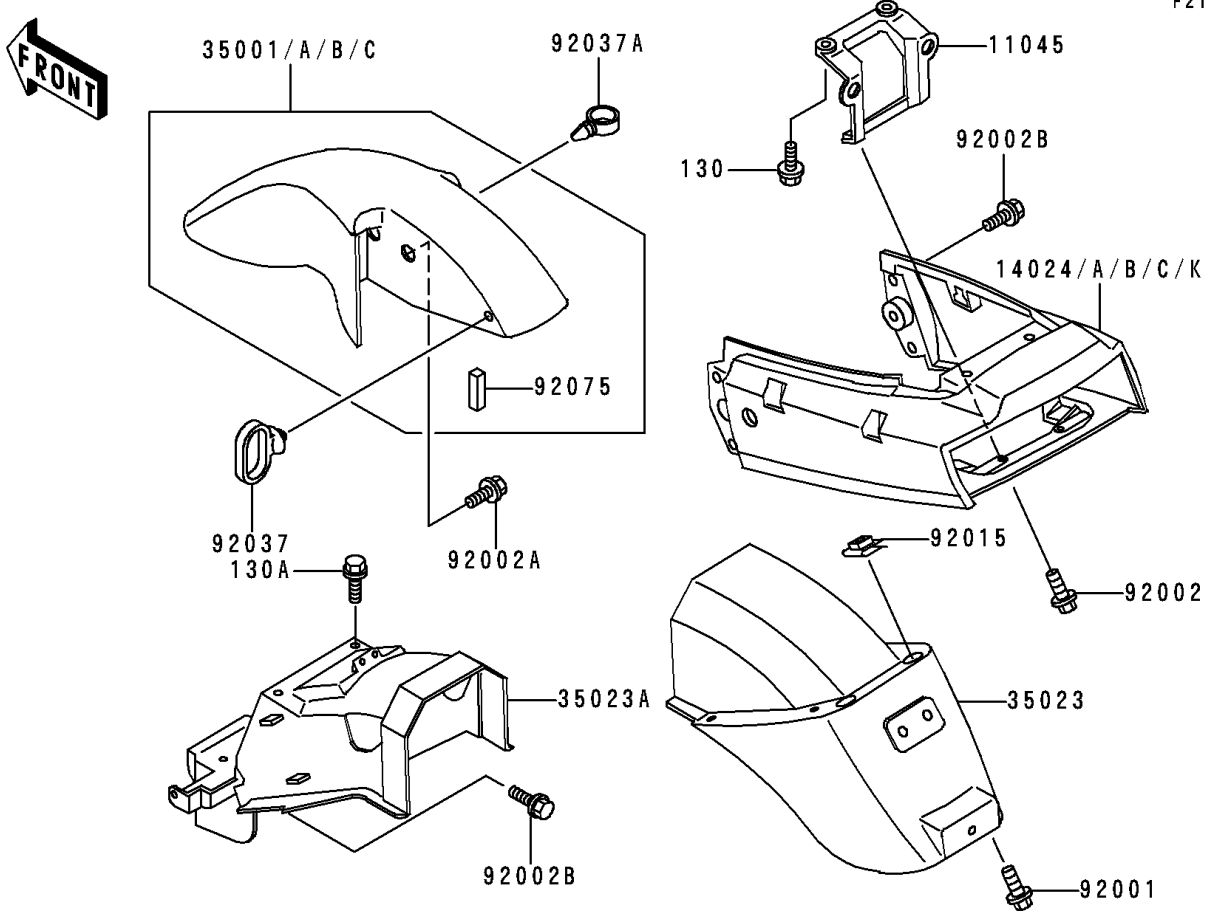

1997 Ninja® 250R PARTS DIAGRAM

Fenders

F2170

WOD