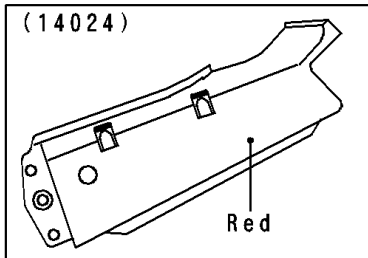

1997 Ninja® 250R PARTS DIAGRAM

Fenders

F2170

WOD