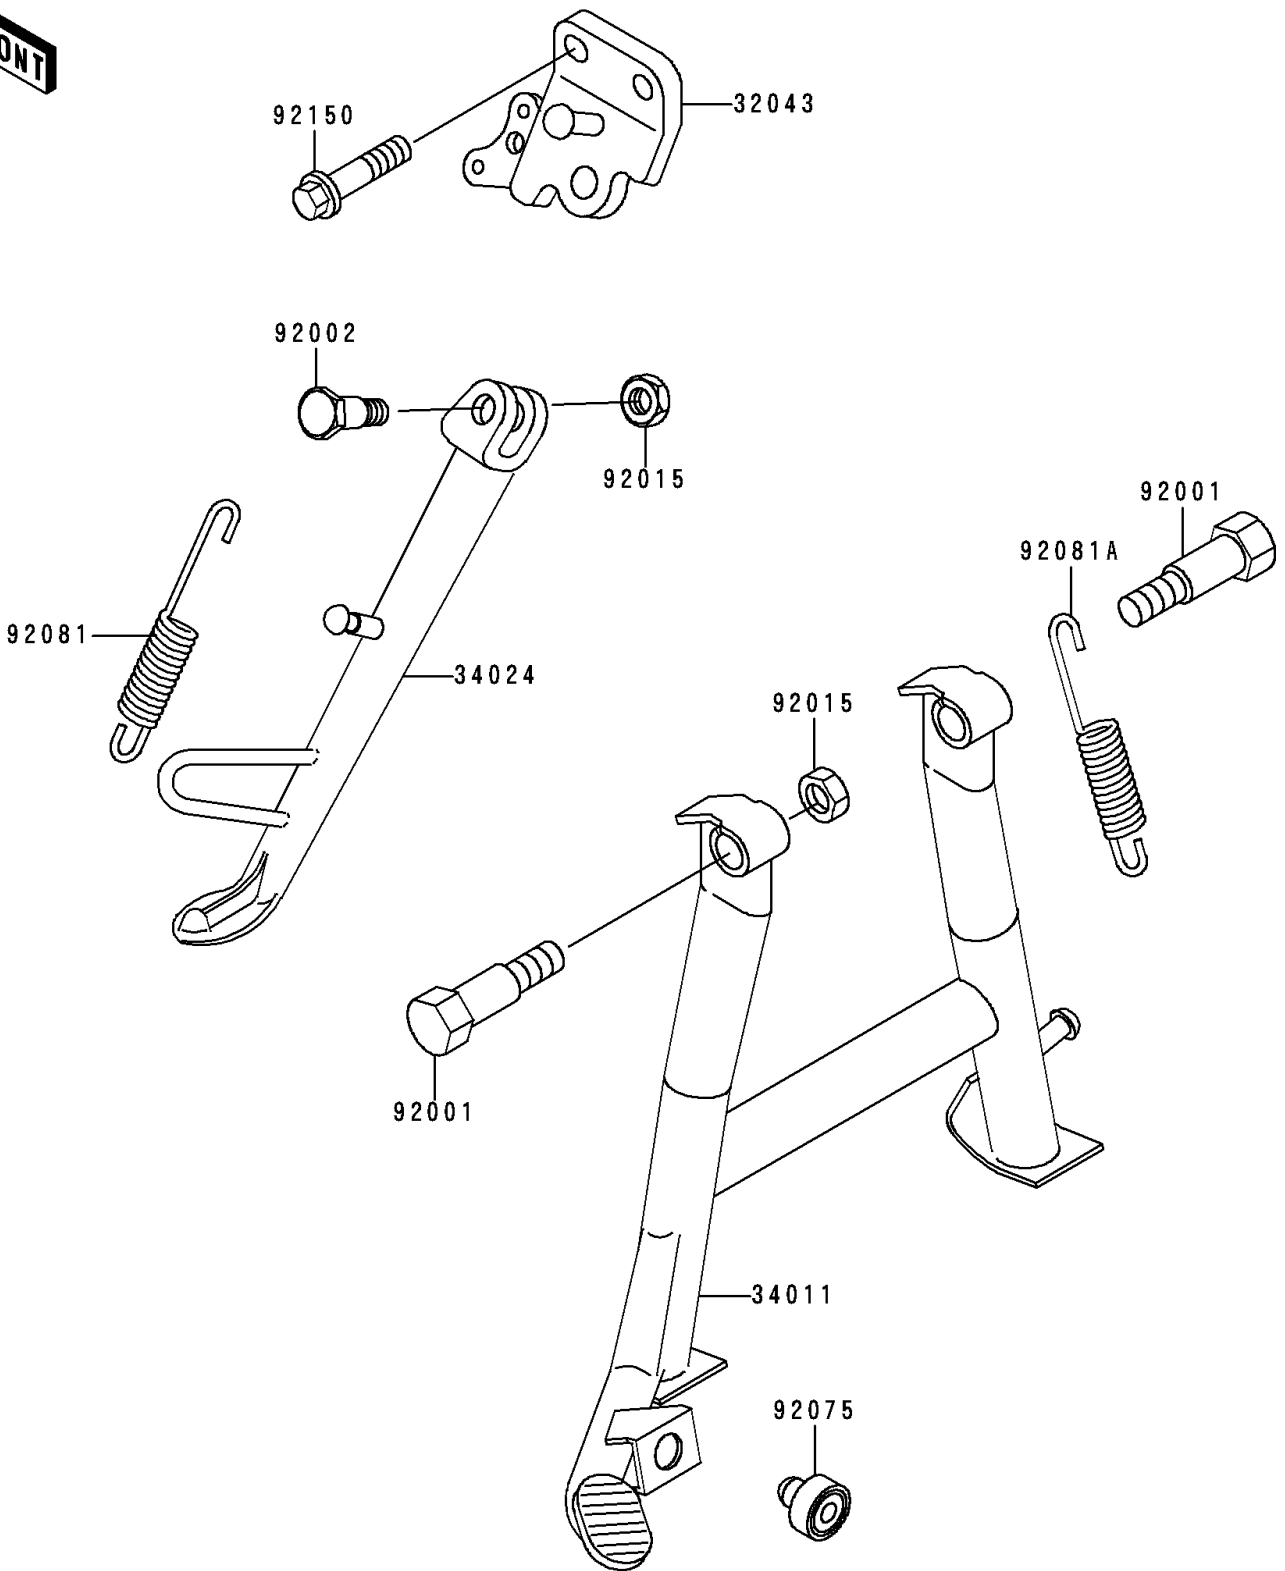

1997 Ninja® 250R PARTS DIAGRAM

Stand(s)

F2190

1997 Ninja® 250R PARTS LIST

Stand(s)

ITEM NAME	PART NUMBER	QUANTITY
BRACKET-STAND,SIDE (Ref # 32043)	32043-1317	1
STAND-CENTER (Ref # 34011)	34011-1128	1
STAND-SIDE (Ref # 34024)	34024-1230	1
BOLT,CENTER STAND (Ref # 92001)	92001-1214	2
BOLT,SIDE STAND (Ref # 92002)	92002-1813	1
NUT,LOCK,10MM,BLACK (Ref # 92015)	92015-1188	3
DAMPER (Ref # 92075)	92075-015	1
SPRING,SIDE STAND (Ref # 92081)	92081-1727	1
SPRING,CENTER STAND (Ref # 92081A)	92081-1834	1
BOLT,FLANGED,10X25 (Ref # 92150)	92150-1065	2