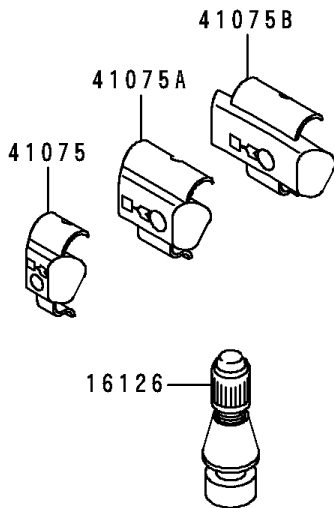

# 1998 Ninja® 250R PARTS DIAGRAM

Tires

F2210

## 1998 Ninja® 250R PARTS LIST

### Tires

ITEM NAME	PART NUMBER	QUANTITY
VALVE,TIRE (Ref # 16126)	16126-1140	2
TIRE,FR,100/80-16 50S,K630F(D) (Ref # 41002)	41002-1642	1
TIRE,RR,130/80-16 64S,K630(D) (Ref # 41002A)	41002-1643	1
BALANCER-WHEEL,10G,SILVER (Ref # 41075)	41075-1014	AR
BALANCER-WHEEL,20G,SILVER (Ref # 41075A)	41075-1015	AR
BALANCER-WHEEL,30G,SILVER (Ref # 41075B)	41075-1016	AR