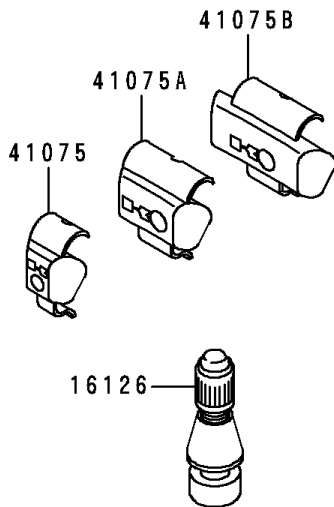

# 1998 Ninja® 250R PARTS DIAGRAM

Tires

F2210

# 1998 Ninja® 250R PARTS LIST

## Tires

ITEM NAME	PART NUMBER	QUANTITY
VALVE,TIRE (Ref # 16126)	16126-1140	2
TIRE,FR,100/80-16 50S,K630F(D) (Ref # 41002)	41002-1642	1
TIRE,RR,130/80-16 64S,K630(D) (Ref # 41002A)	41002-1643	1
BALANCER-WHEEL,10G,SILVER (Ref # 41075)	41075-1014	AR
BALANCER-WHEEL,20G,SILVER (Ref # 41075A)	41075-1015	AR
BALANCER-WHEEL,30G,SILVER (Ref # 41075B)	41075-1016	AR