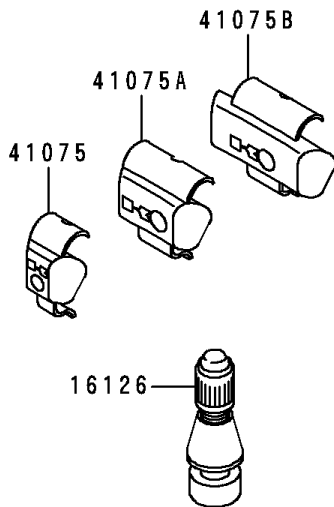

# 1998 Ninja® 250R PARTS DIAGRAM

Tires

F2210

## 1998 Ninja® 250R PARTS LIST

### Tires

ITEM NAME	PART NUMBER	QUANTITY
VALVE,TIRE (Ref # 16126)	16126-1140	2
TIRE,FR,100/80-16 50S,K630F(D) (Ref # 41002)	41002-1642	1
TIRE,RR,130/80-16 64S,K630(D) (Ref # 41002A)	41002-1643	1
BALANCER-WHEEL,10G,SILVER (Ref # 41075)	41075-1014	AR
BALANCER-WHEEL,20G,SILVER (Ref # 41075A)	41075-1015	AR
BALANCER-WHEEL,30G,SILVER (Ref # 41075B)	41075-1016	AR