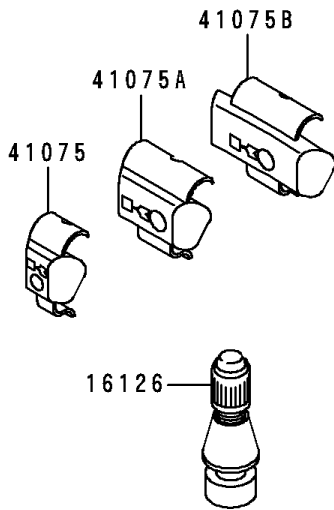

# 1998 Ninja® 250R PARTS DIAGRAM

Tires

F2210

# 1998 Ninja® 250R PARTS LIST

## Tires

ITEM NAME	PART NUMBER	QUANTITY
VALVE,TIRE (Ref # 16126)	16126-1140	2
TIRE,FR,100/80-16 50S,K630F(D) (Ref # 41002)	41002-1642	1
TIRE,RR,130/80-16 64S,K630(D) (Ref # 41002A)	41002-1643	1
BALANCER-WHEEL,10G,SILVER (Ref # 41075)	41075-1014	AR
BALANCER-WHEEL,20G,SILVER (Ref # 41075A)	41075-1015	AR
BALANCER-WHEEL,30G,SILVER (Ref # 41075B)	41075-1016	AR