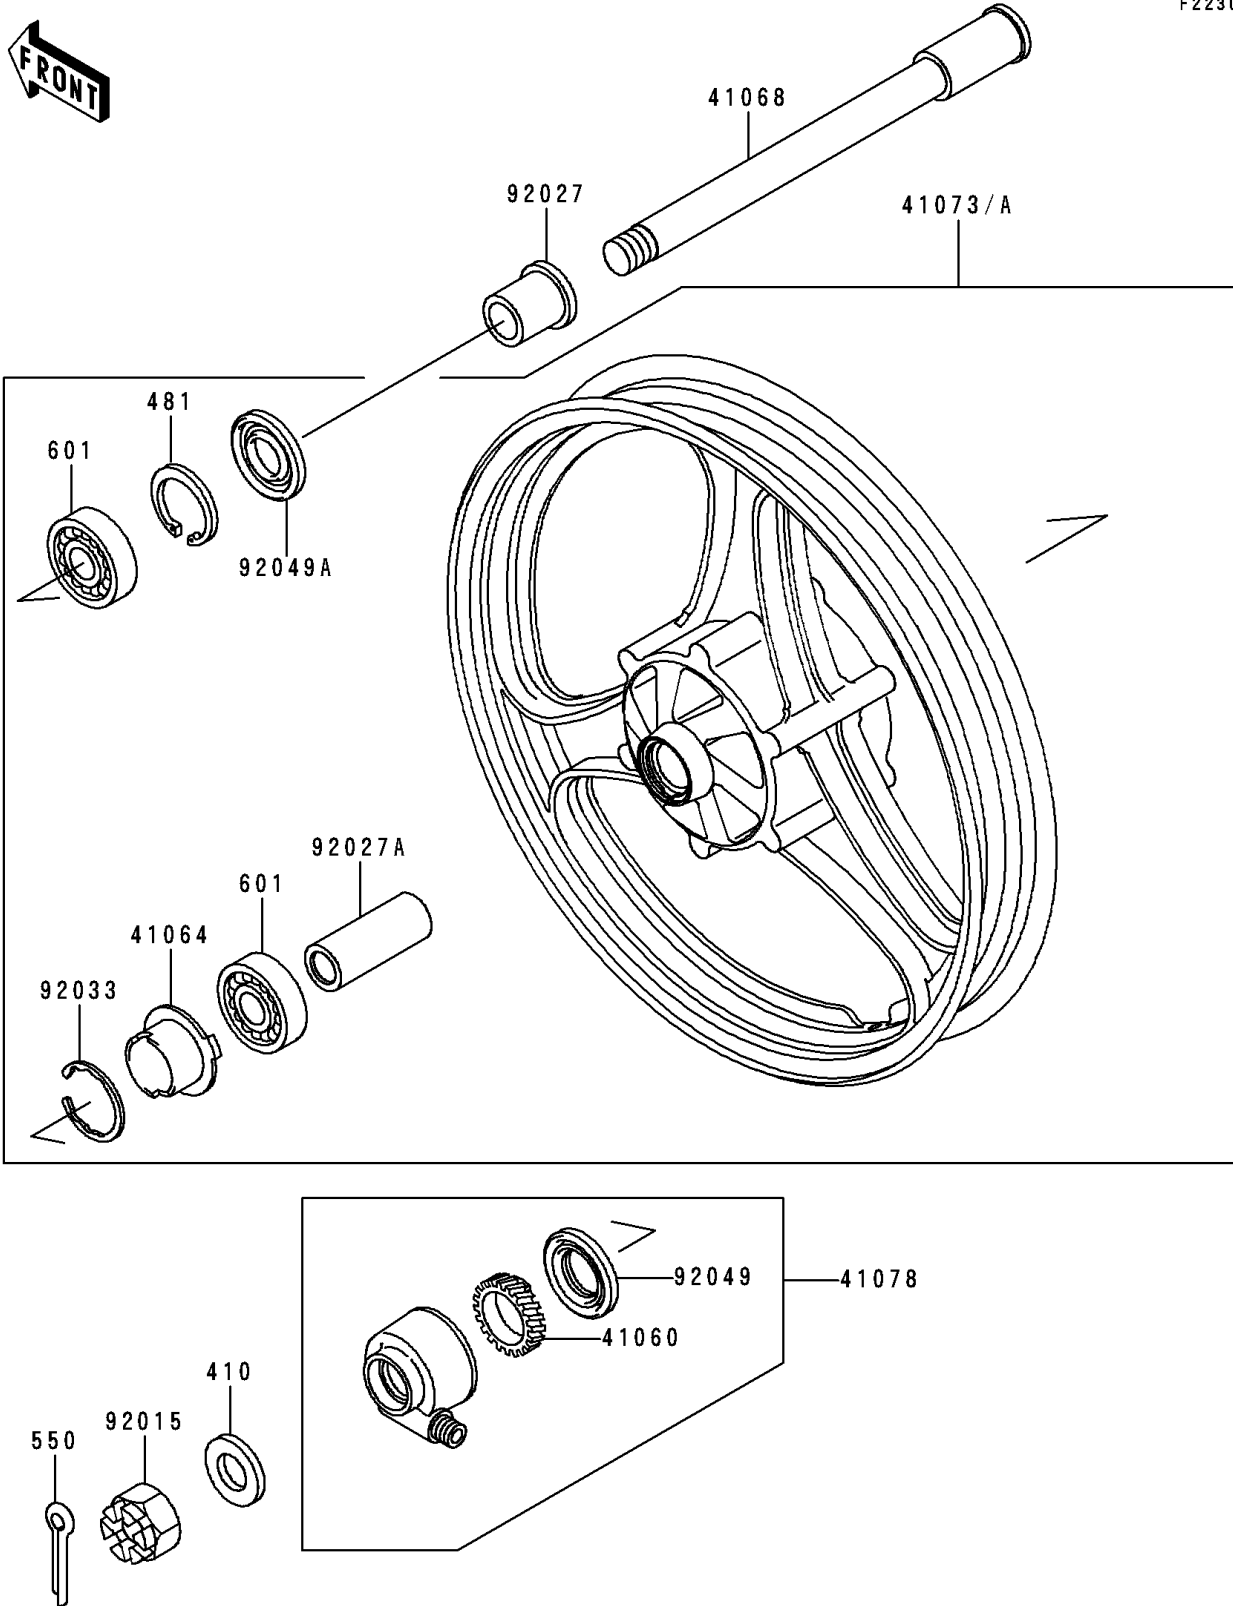

# 2000 Ninja® 250R PARTS DIAGRAM

Front Wheel

F2230

# 2000 Ninja® 250R PARTS LIST

Front Wheel

ITEM NAME	PART NUMBER	QUANTITY
-----------	-------------	----------