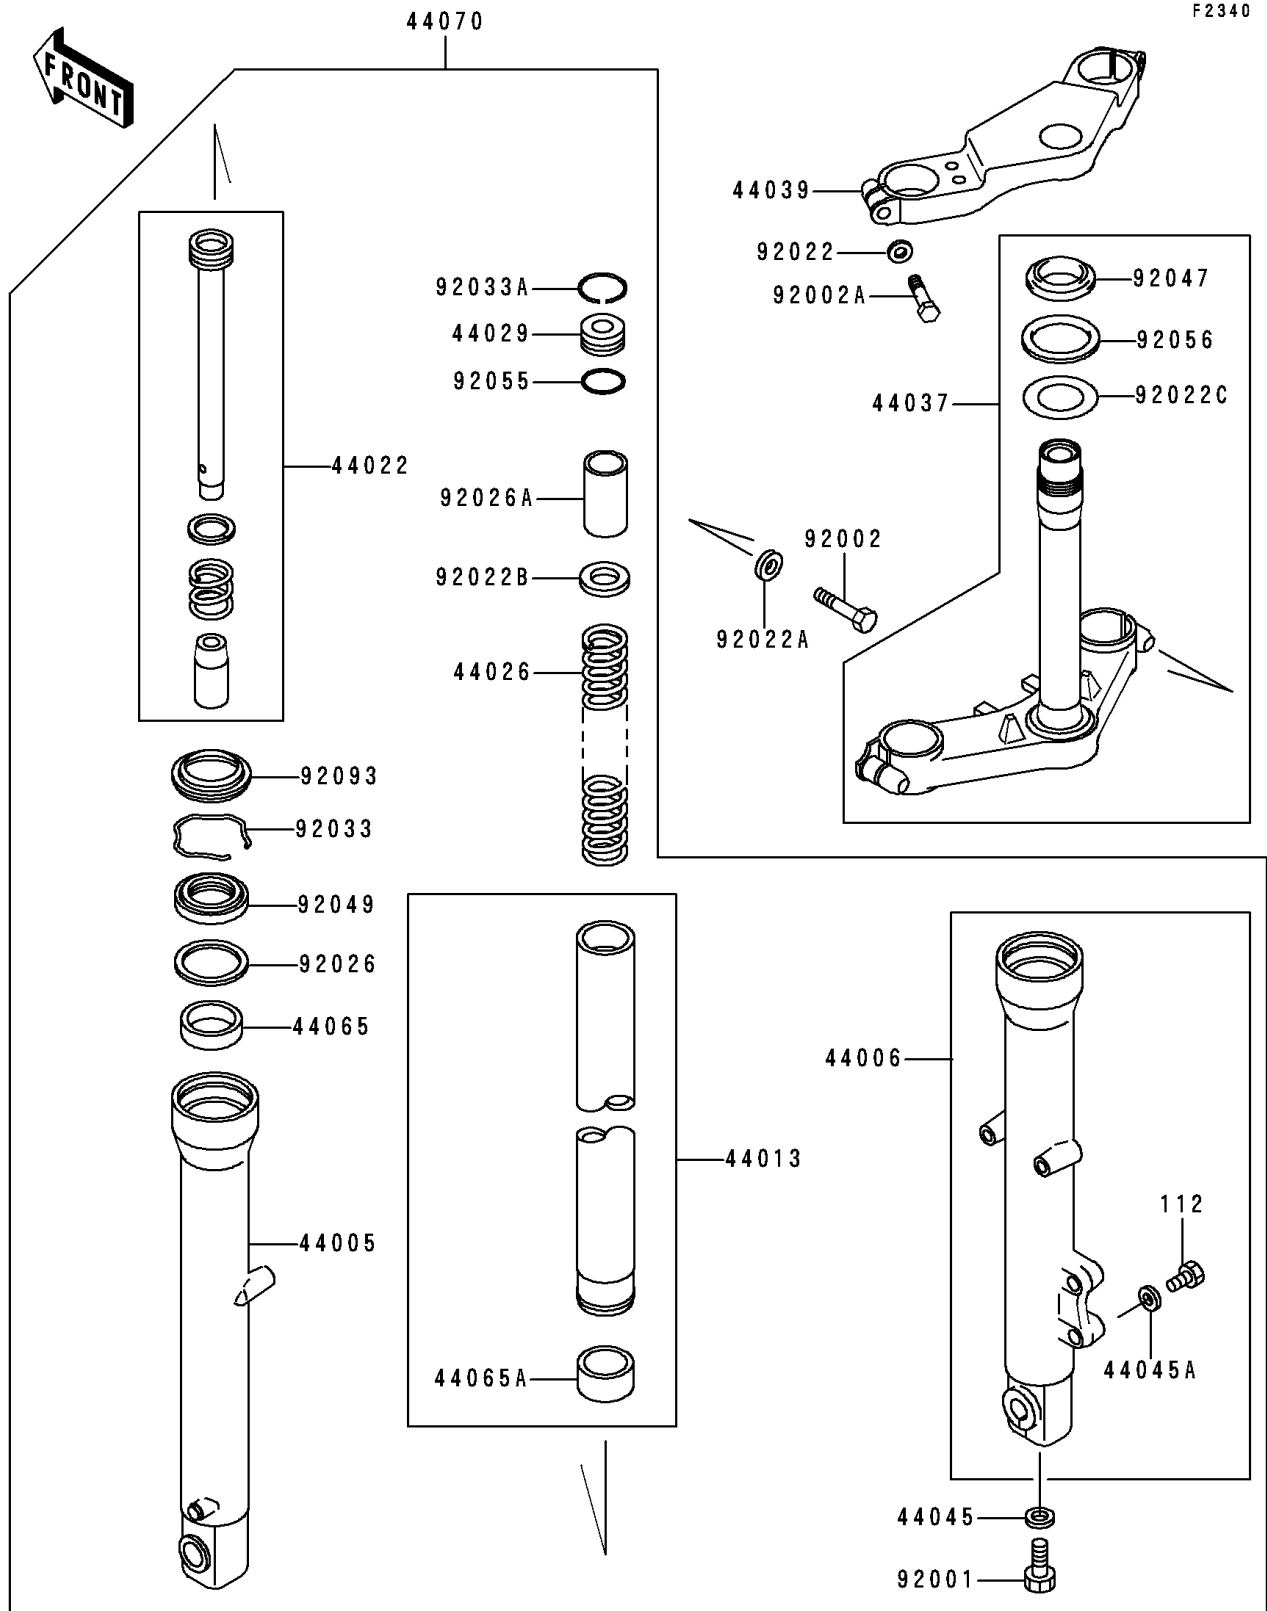

1997 Ninja® 250R PARTS DIAGRAM

Front Fork

1997 Ninja® 250R PARTS LIST

Front Fork

ITEM NAME	PART NUMBER	QUANTITY
BOLT-UPSET (Ref # 112)	112B0608	2
PIPE-LEFT FORK OUTER (Ref # 44005)	44005-1258	1
PIPE-RIGHT FORK OUTER (Ref # 44006)	44006-1255	1
PIPE-FORK INNER (Ref # 44013)	44013-1273	2
CYLINDER-FORK (Ref # 44022)	44022-1206	2
SPRING-FRONT FORK (Ref # 44026)	44026-1362	2
SEAT-FORK SPRING (Ref # 44029)	44029-1127	2
HOLDER-FORK UNDER (Ref # 44037)	44037-1217	1
HOLDER-FORK UPPER (Ref # 44039)	44039-1163	1
GASKET,FORK CYLINDER BOLT (Ref # 44045)	44045-051	2
GASKET,DRAIN PLUG (Ref # 44045A)	44045-052	2
BUSHING-FRONT FORK (Ref # 44065)	44065-1068	2
BUSHING-FRONT FORK (Ref # 44065A)	44065-1082	2
DAMPER-ASSY,FORK (Ref # 44070)	44070-5026	1
BOLT,FORK CYLINDER (Ref # 92001)	92001-1464	2
BOLT,10X32 (Ref # 92002)	92002-1811	2
BOLT (Ref # 92002A)	92002-1959	2
WASHER,SPRING,8MM (Ref # 92022)	92022-1552	2
WASHER,SPRING,10MM (Ref # 92022A)	92022-1704	2
WASHER (Ref # 92022B)	92022-1879	2
WASHER,30.5X50X0.6 (Ref # 92022C)	92022-231	1
SPACER,FORK (Ref # 92026)	92026-1038	2
SPACER (Ref # 92026A)	92026-1291	2
RING-SNAP,FORK (Ref # 92033)	92033-1219	2
RING-SNAP (Ref # 92033A)	92033-1236	2
RACE,STEERING STEM BEARING (Ref # 92047)	92047-012	1
SEAL-OIL,FORK (Ref # 92049)	92049-1226	2
RING-O,FORK SPRING SEAT (Ref # 92055)	92055-1384	2
SEAL-OIL,STEERING STEM (Ref # 92056)	92056-003	1

1997 Ninja® 250R PARTS LIST

Front Fork

ITEM NAME	PART NUMBER	QUANTITY
SEAL,FORK (Ref # 92093)	92093-1196	2