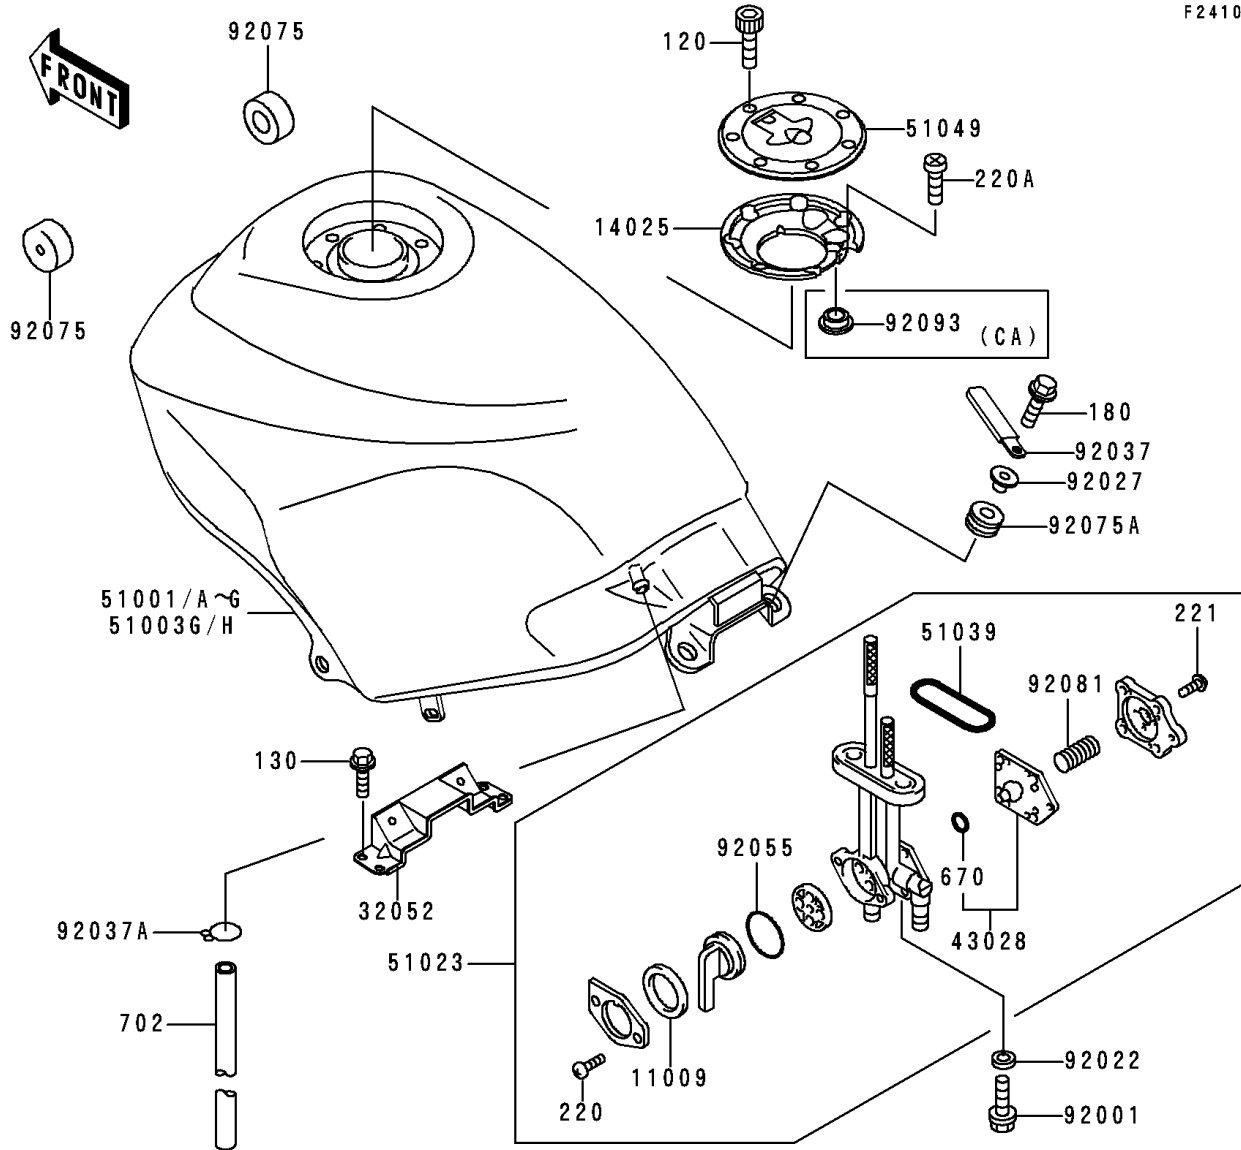

1998 Ninja® 250R PARTS DIAGRAM

Fuel Tank

F2410

1998 Ninja® 250R PARTS LIST

Fuel Tank

ITEM NAME	PART NUMBER	QUANTITY
GASKET,TAP VALVE (Ref # 11009)	11009-1188	1
COVER,TANK CAP (Ref # 14025)	14025-1913	1
BRACKET-TANK,RR (Ref # 32052)	32052-1254	1
DIAPHRAGM,TAP (Ref # 43028)	43028-1068	1
BOLT-SOCKET (Ref # 120)	120S0512	7
TAP-ASSY,FUEL (Ref # 51023)	51023-1139	1
RING,TAP FLANGED (Ref # 51039)	51039-003	1
CAP-TANK,FUEL (Ref # 51049)	51049-1079	1
BOLT,6X20 (Ref # 92001)	92001-1091	2
WASHER,6.2X11X1.5 (Ref # 92022)	92022-183	2
COLLAR,L=13.1 (Ref # 92027)	92027-251	2
CLAMP,WIRING HARNESS,L=60 (Ref # 92037)	92037-1069	1
CLAMP (Ref # 92037A)	92037-1712	1
RING-O,TAP LEVER (Ref # 92055)	92055-1085	1
DAMPER,FUEL TANK,FR (Ref # 92075)	92075-1115	2
DAMPER (Ref # 92075A)	92075-1690	2
SPRING,TAP DIAPHRAGM (Ref # 92081)	92081-1240	1
BOLT-FLANGED,6X10 (Ref # 130)	130G0610	4
BOLT-UPSET-WS,6X25 (Ref # 180)	180D0625	2
SCREW-PAN-CROS (Ref # 220)	220C0308	2
SCREW-PAN-CROS (Ref # 220A)	220C0508	1
SCREW-CSK-CROS,4X14 (Ref # 221)	221B0414	5
O RING,4MM (Ref # 670)	670B1504	1
TUBE-RUBBER,7X10X1000 (Ref # 702)	702A071000	1
TANK-COMP-FUEL,F.RED (Ref # 51001)	51001-1411-B1	1
TANK-COMP-FUEL,F.RED (Ref # 51001D)	51001-1412-B1	1
SEAL,FUEL TANK CAP (Ref # 92093)	92093-1030	1