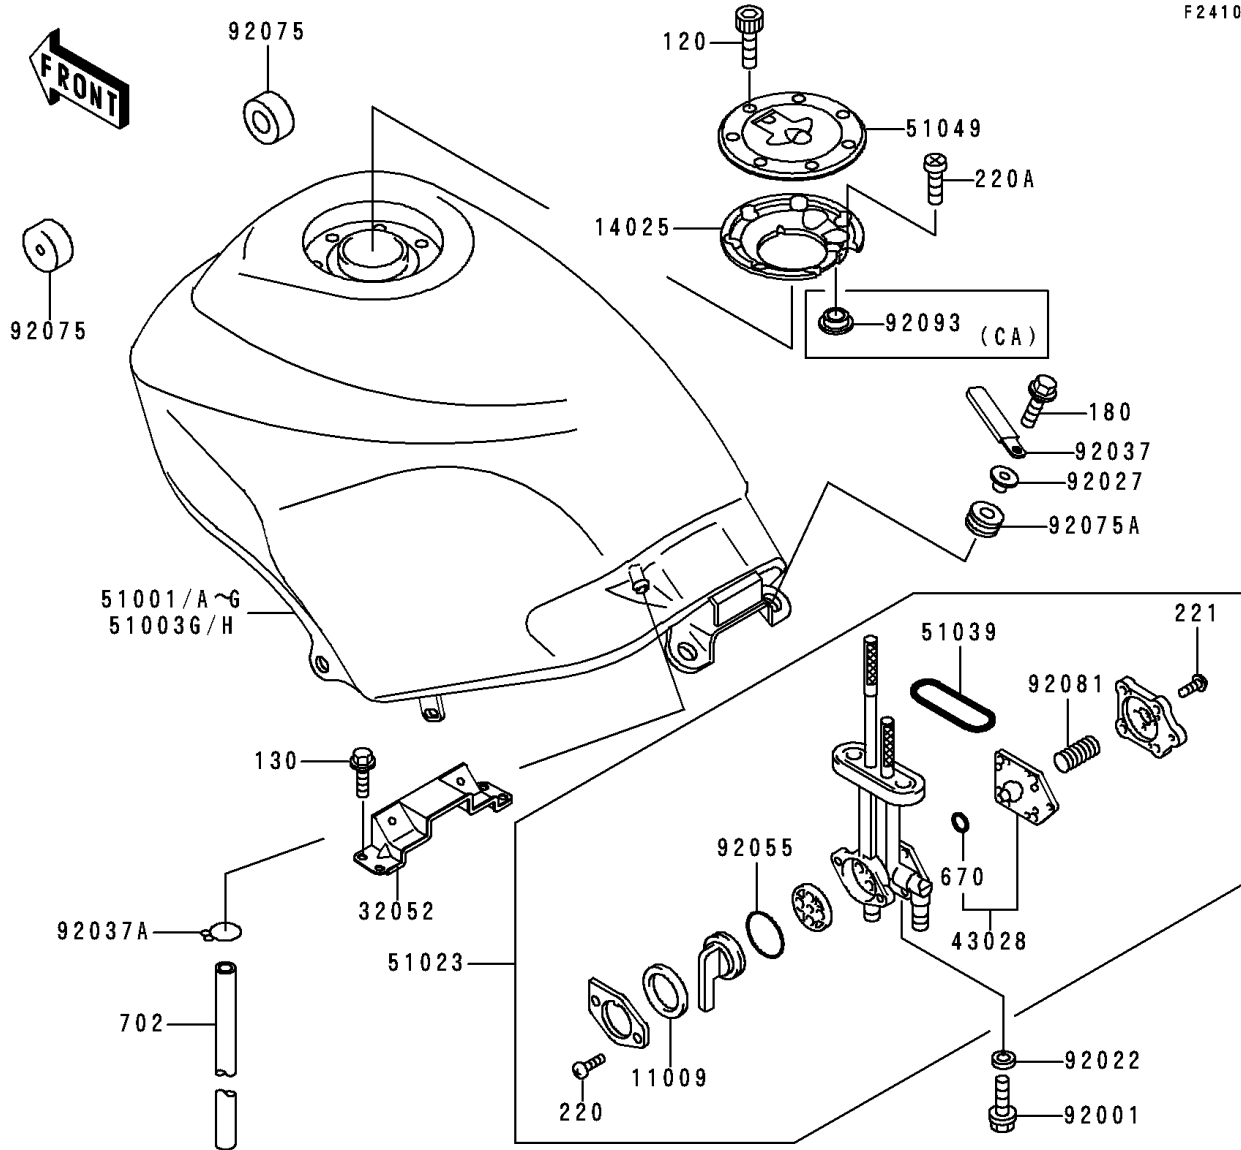

2000 Ninja® 250R PARTS DIAGRAM

Fuel Tank

F2410

2000 Ninja® 250R PARTS LIST

Fuel Tank

ITEM NAME	PART NUMBER	QUANTITY
GASKET,TAP VALVE (Ref # 11009)	11009-1188	1
COVER,TANK CAP (Ref # 14025)	14025-1913	1
BRACKET-TANK,RR (Ref # 32052)	32052-1254	1
DIAPHRAGM,TAP (Ref # 43028)	43028-1068	1
BOLT-SOCKET (Ref # 120)	120S0512	7
TAP-ASSY,FUEL (Ref # 51023)	51023-1139	1
RING,TAP FLANGED (Ref # 51039)	51039-003	1
CAP-TANK,FUEL (Ref # 51049)	51049-1079	1
BOLT,6X20 (Ref # 92001)	92001-1091	2
WASHER,6.2X11X1.5 (Ref # 92022)	92022-183	2
COLLAR,L=13.1 (Ref # 92027)	92027-251	2
CLAMP,WIRING HARNESS,L=60 (Ref # 92037)	92037-1069	1
CLAMP (Ref # 92037A)	92037-1712	1
RING-O,TAP LEVER (Ref # 92055)	92055-1085	1
DAMPER,FUEL TANK,FR (Ref # 92075)	92075-1115	2
DAMPER (Ref # 92075A)	92075-1690	2
SPRING,TAP DIAPHRAGM (Ref # 92081)	92081-1240	1
BOLT-FLANGED,6X10 (Ref # 130)	130G0610	4
BOLT-UPSET-WS,6X25 (Ref # 180)	180D0625	2
SCREW-PAN-CROS (Ref # 220)	220C0308	2
SCREW-PAN-CROS (Ref # 220A)	220C0508	1
SCREW-CSK-CROS,4X14 (Ref # 221)	221B0414	5
O RING,4MM (Ref # 670)	670B1504	1
TUBE-RUBBER,7X10X1000 (Ref # 702)	702A071000	1
TANK-COMP-FUEL,S.RED (Ref # 51001A)	51001-1411-H1	1
TANK-COMP-FUEL,L.GREEN (Ref # 51001C)	51001-1411-7F	1
TANK-COMP-FUEL,S.RED (Ref # 51001E)	51001-1412-H1	1
TANK-COMP-FUEL,L.GREEN (Ref # 51001G)	51001-1412-7F	1
SEAL,FUEL TANK CAP (Ref # 92093)	92093-1030	1