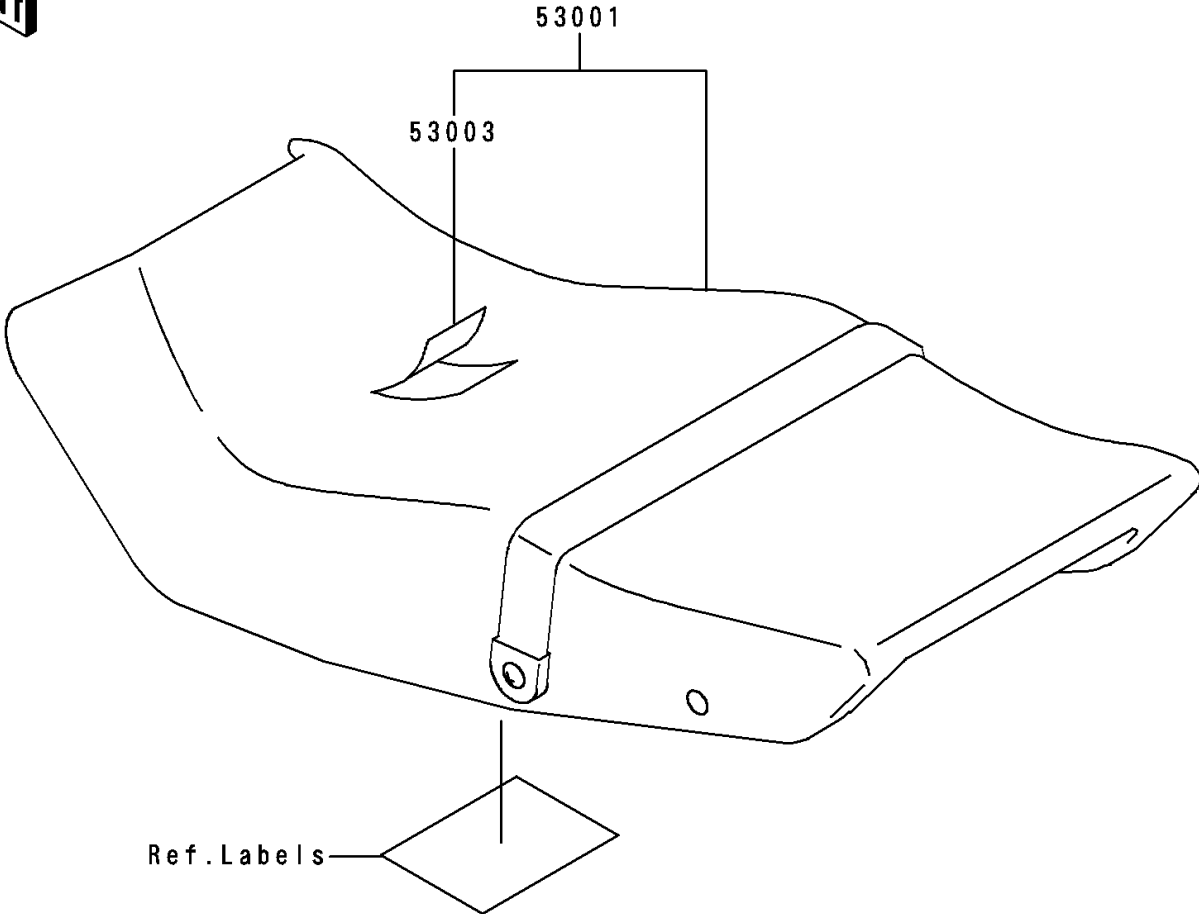

1998 Ninja® 250R PARTS DIAGRAM

Seat

F 25 10

1998 Ninja® 250R PARTS LIST

Seat

ITEM NAME	PART NUMBER	QUANTITY
LATCH,SEAT (Ref # 49031)	49031-1056	1
SEAT-ASSY,DUAL,BLACK (Ref # 53001)	53001-1547-MA	1
LEATHER,SEAT,BLACK (Ref # 53003)	53003-1192-MA	1
BOLT,SOCKET,6MM (Ref # 92002)	92002-1616	2
SPRING,HOOK RETURN (Ref # 92081)	92081-1580	2