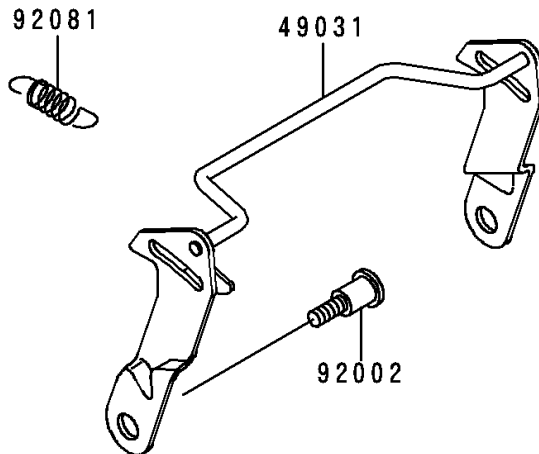

1998 Ninja® 250R PARTS DIAGRAM

Seat

F 25 10

1998 Ninja® 250R PARTS LIST

Seat

ITEM NAME	PART NUMBER	QUANTITY
LATCH,SEAT (Ref # 49031)	49031-1056	1
SEAT-ASSY,DUAL,BLACK (Ref # 53001)	53001-1547-MA	1
LEATHER,SEAT,BLACK (Ref # 53003)	53003-1192-MA	1
BOLT,SOCKET,6MM (Ref # 92002)	92002-1616	2
SPRING,HOOK RETURN (Ref # 92081)	92081-1580	2