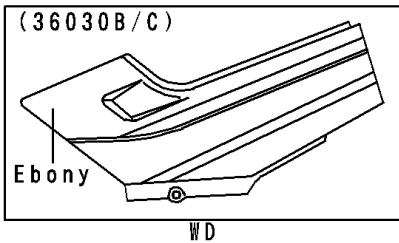

# 1996 Ninja® 250R PARTS DIAGRAM

Side Covers/Chain Cover

F2610

## Side Covers/Chain Cover

ITEM NAME	PART NUMBER	QUANTITY
CASE-CHAIN (Ref # 36014)	36014-1147	1
COVER-SIDE,LH,EBONY (Ref # 36030B)	36030-5139-H8	1
COVER-SIDE,RH,EBONY (Ref # 36030C)	36030-5140-H8	1
BOLT,6X14,BLACK (Ref # 92001)	92001-1847	2
SCREW,6X28,BLACK (Ref # 92009)	92009-1400	2
GROMMET (Ref # 92071)	92071-1043	2
DAMPER (Ref # 92075)	92075-1067	4
DAMPER,SIDE COVER (Ref # 92075A)	92075-1964	2