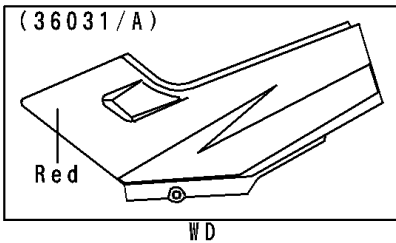

# 1996 Ninja® 250R PARTS DIAGRAM

Side Covers/Chain Cover

F2610

## Side Covers/Chain Cover

ITEM NAME	PART NUMBER	QUANTITY
CASE-CHAIN (Ref # 36014)	36014-1147	1
COVER-SIDE,LH,EBONY (Ref # 36030B)	36030-5139-H8	1
COVER-SIDE,RH,EBONY (Ref # 36030C)	36030-5140-H8	1
BOLT,6X14,BLACK (Ref # 92001)	92001-1847	2
SCREW,6X28,BLACK (Ref # 92009)	92009-1400	2
GROMMET (Ref # 92071)	92071-1043	2
DAMPER (Ref # 92075)	92075-1067	4
DAMPER,SIDE COVER (Ref # 92075A)	92075-1964	2