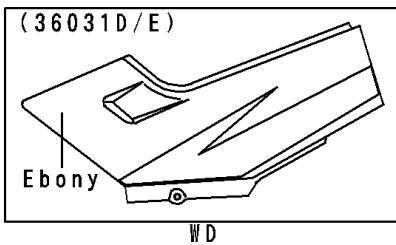

# 1996 Ninja® 250R PARTS DIAGRAM

Side Covers/Chain Cover

F2610

## Side Covers/Chain Cover

ITEM NAME	PART NUMBER	QUANTITY
CASE-CHAIN (Ref # 36014)	36014-1147	1
COVER-SIDE,LH,EBONY (Ref # 36030B)	36030-5139-H8	1
COVER-SIDE,RH,EBONY (Ref # 36030C)	36030-5140-H8	1
BOLT,6X14,BLACK (Ref # 92001)	92001-1847	2
SCREW,6X28,BLACK (Ref # 92009)	92009-1400	2
GROMMET (Ref # 92071)	92071-1043	2
DAMPER (Ref # 92075)	92075-1067	4
DAMPER,SIDE COVER (Ref # 92075A)	92075-1964	2