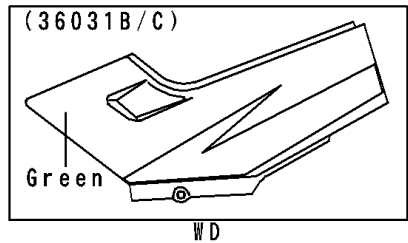

# 1996 Ninja® 250R PARTS DIAGRAM

Side Covers/Chain Cover

F2610

## Side Covers/Chain Cover

ITEM NAME	PART NUMBER	QUANTITY
CASE-CHAIN (Ref # 36014)	36014-1147	1
COVER-SIDE,LH,EBONY (Ref # 36030B)	36030-5139-H8	1
COVER-SIDE,RH,EBONY (Ref # 36030C)	36030-5140-H8	1
BOLT,6X14,BLACK (Ref # 92001)	92001-1847	2
SCREW,6X28,BLACK (Ref # 92009)	92009-1400	2
GROMMET (Ref # 92071)	92071-1043	2
DAMPER (Ref # 92075)	92075-1067	4
DAMPER,SIDE COVER (Ref # 92075A)	92075-1964	2