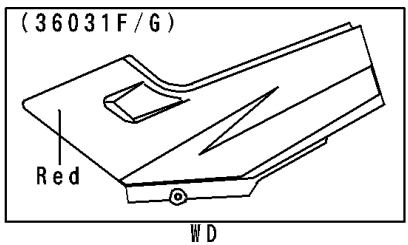

# 1996 Ninja® 250R PARTS DIAGRAM

Side Covers/Chain Cover

F2610

## Side Covers/Chain Cover

ITEM NAME	PART NUMBER	QUANTITY
CASE-CHAIN (Ref # 36014)	36014-1147	1
COVER-SIDE,LH,EBONY (Ref # 36030B)	36030-5139-H8	1
COVER-SIDE,RH,EBONY (Ref # 36030C)	36030-5140-H8	1
BOLT,6X14,BLACK (Ref # 92001)	92001-1847	2
SCREW,6X28,BLACK (Ref # 92009)	92009-1400	2
GROMMET (Ref # 92071)	92071-1043	2
DAMPER (Ref # 92075)	92075-1067	4
DAMPER,SIDE COVER (Ref # 92075A)	92075-1964	2