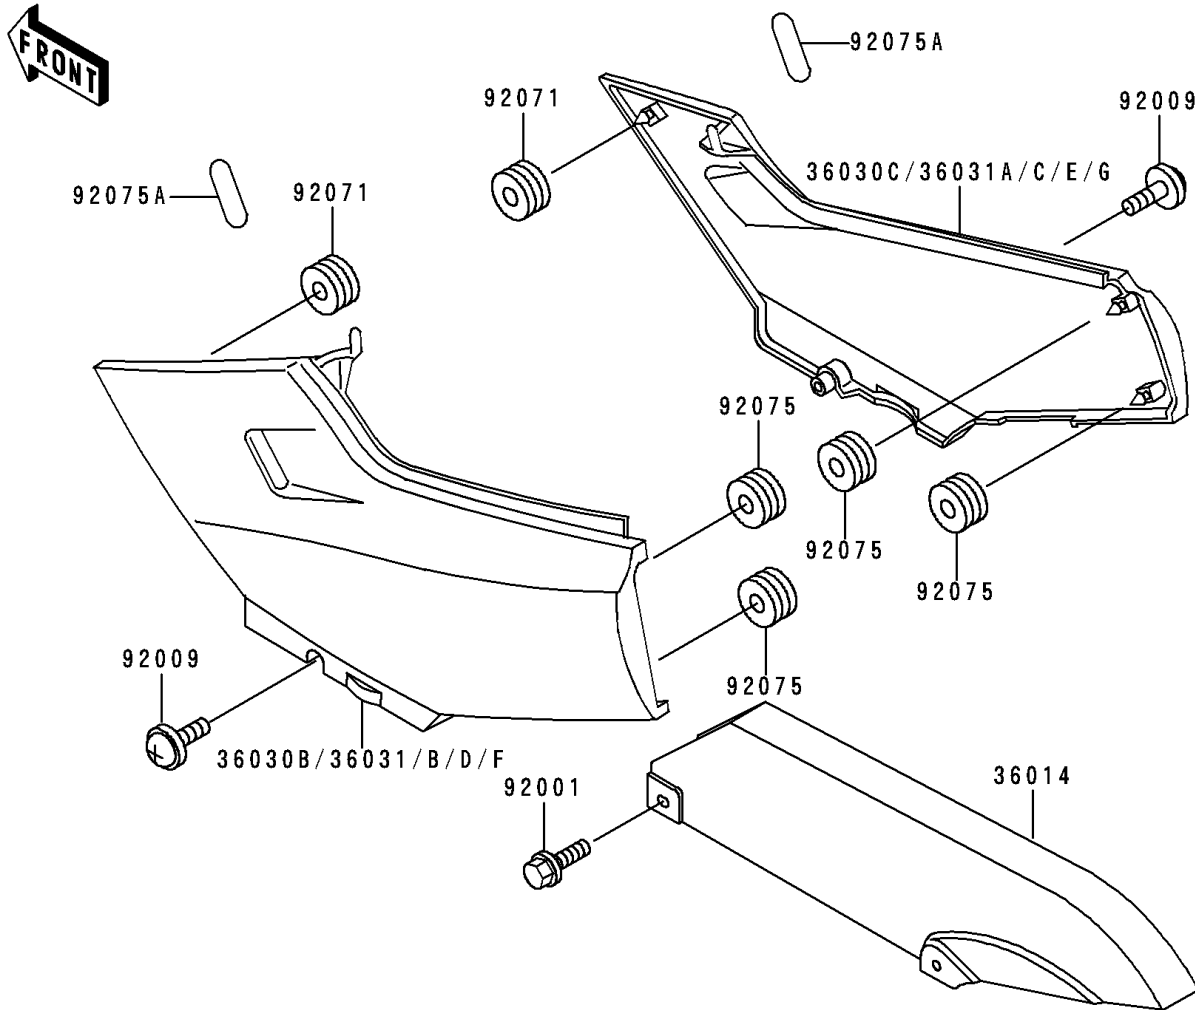

# 1996 Ninja® 250R PARTS DIAGRAM

Side Covers/Chain Cover

F2610

# 1996 Ninja® 250R PARTS LIST

## Side Covers/Chain Cover

ITEM NAME	PART NUMBER	QUANTITY
CASE-CHAIN (Ref # 36014)	36014-1147	1
COVER-SIDE,LH,EBONY (Ref # 36030B)	36030-5139-H8	1
COVER-SIDE,RH,EBONY (Ref # 36030C)	36030-5140-H8	1
BOLT,6X14,BLACK (Ref # 92001)	92001-1847	2
SCREW,6X28,BLACK (Ref # 92009)	92009-1400	2
GROMMET (Ref # 92071)	92071-1043	2
DAMPER (Ref # 92075)	92075-1067	4
DAMPER,SIDE COVER (Ref # 92075A)	92075-1964	2