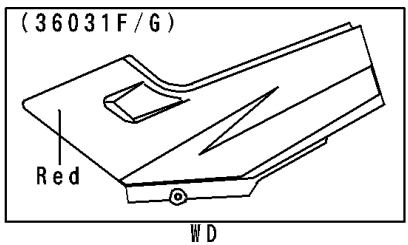

1997 Ninja® 250R PARTS DIAGRAM

Side Covers/Chain Cover

F2610

1997 Ninja® 250R PARTS LIST

Side Covers/Chain Cover

ITEM NAME	PART NUMBER	QUANTITY
CASE-CHAIN (Ref # 36014)	36014-1147	1
COVER-SIDE,LH,F.RED (Ref # 36031)	36031-5121-B1	1
COVER-SIDE,RH,F.RED (Ref # 36031A)	36031-5122-B1	1
BOLT,6X14,BLACK (Ref # 92001)	92001-1847	2
SCREW,6X28,BLACK (Ref # 92009)	92009-1400	2
GROMMET (Ref # 92071)	92071-1043	2
DAMPER (Ref # 92075)	92075-1067	4
DAMPER,SIDE COVER (Ref # 92075A)	92075-1964	2