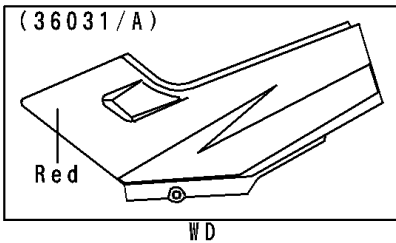

1997 Ninja® 250R PARTS DIAGRAM

Side Covers/Chain Cover

F2610

1997 Ninja® 250R PARTS LIST

Side Covers/Chain Cover

ITEM NAME	PART NUMBER	QUANTITY
CASE-CHAIN (Ref # 36014)	36014-1147	1
COVER-SIDE,LH,F.RED (Ref # 36031)	36031-5121-B1	1
COVER-SIDE,RH,F.RED (Ref # 36031A)	36031-5122-B1	1
BOLT,6X14,BLACK (Ref # 92001)	92001-1847	2
SCREW,6X28,BLACK (Ref # 92009)	92009-1400	2
GROMMET (Ref # 92071)	92071-1043	2
DAMPER (Ref # 92075)	92075-1067	4
DAMPER,SIDE COVER (Ref # 92075A)	92075-1964	2