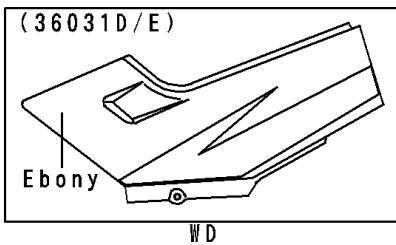

1997 Ninja® 250R PARTS DIAGRAM

Side Covers/Chain Cover

F2610

1997 Ninja® 250R PARTS LIST

Side Covers/Chain Cover

ITEM NAME	PART NUMBER	QUANTITY
CASE-CHAIN (Ref # 36014)	36014-1147	1
COVER-SIDE,LH,F.RED (Ref # 36031)	36031-5121-B1	1
COVER-SIDE,RH,F.RED (Ref # 36031A)	36031-5122-B1	1
BOLT,6X14,BLACK (Ref # 92001)	92001-1847	2
SCREW,6X28,BLACK (Ref # 92009)	92009-1400	2
GROMMET (Ref # 92071)	92071-1043	2
DAMPER (Ref # 92075)	92075-1067	4
DAMPER,SIDE COVER (Ref # 92075A)	92075-1964	2