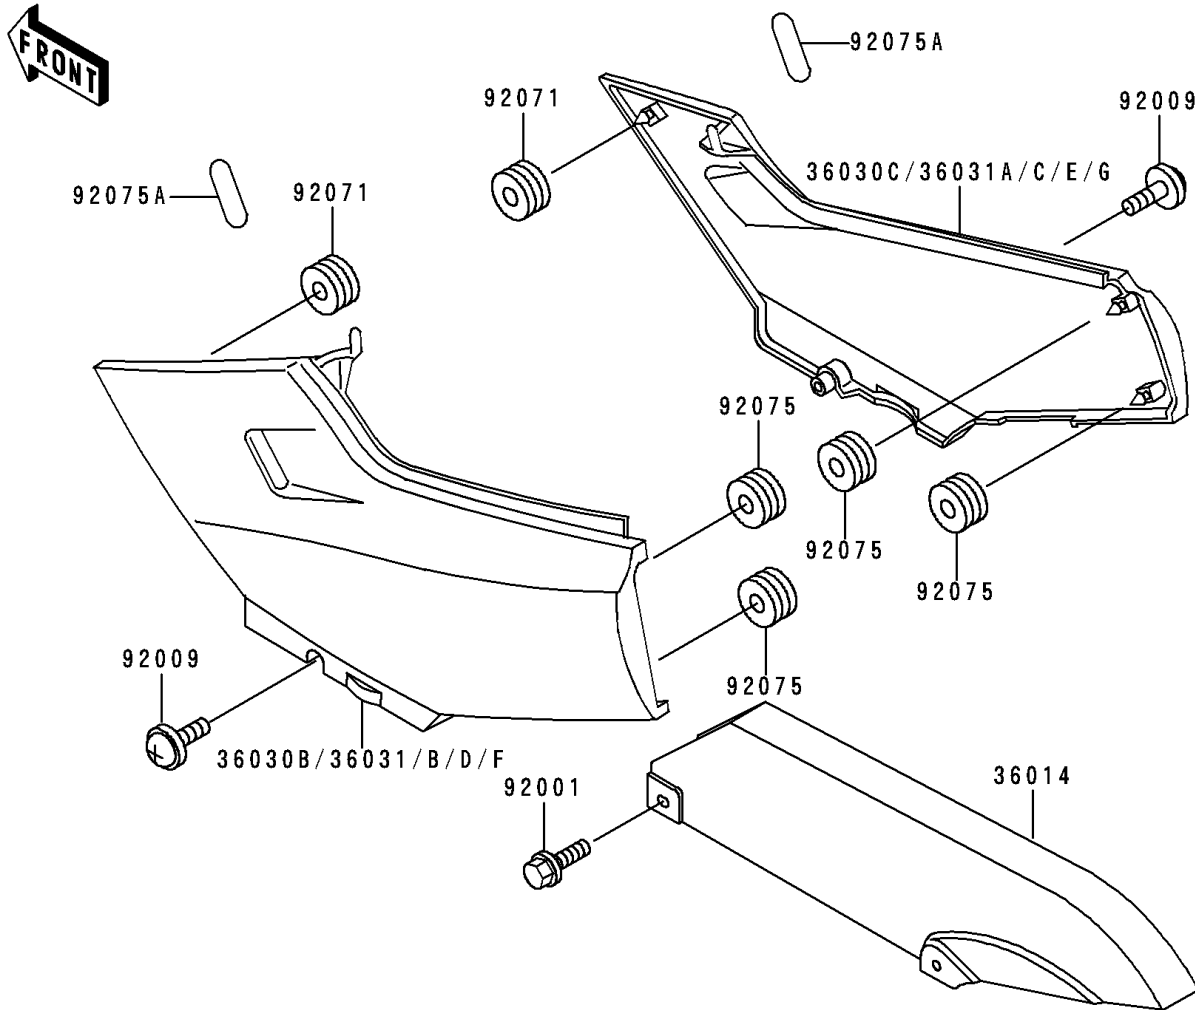

1997 Ninja® 250R PARTS DIAGRAM

Side Covers/Chain Cover

F2610

1997 Ninja® 250R PARTS LIST

Side Covers/Chain Cover

ITEM NAME	PART NUMBER	QUANTITY
CASE-CHAIN (Ref # 36014)	36014-1147	1
COVER-SIDE,LH,F.RED (Ref # 36031)	36031-5121-B1	1
COVER-SIDE,RH,F.RED (Ref # 36031A)	36031-5122-B1	1
BOLT,6X14,BLACK (Ref # 92001)	92001-1847	2
SCREW,6X28,BLACK (Ref # 92009)	92009-1400	2
GROMMET (Ref # 92071)	92071-1043	2
DAMPER (Ref # 92075)	92075-1067	4
DAMPER,SIDE COVER (Ref # 92075A)	92075-1964	2