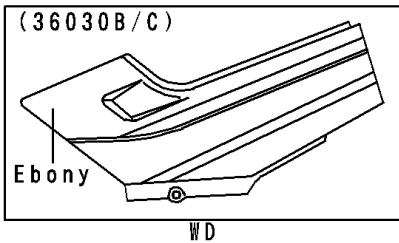

1997 Ninja® 250R PARTS DIAGRAM

Side Covers/Chain Cover

F2610

1997 Ninja® 250R PARTS LIST

Side Covers/Chain Cover

ITEM NAME	PART NUMBER	QUANTITY
CASE-CHAIN (Ref # 36014)	36014-1147	1
COVER-SIDE,LH,F.RED (Ref # 36031)	36031-5121-B1	1
COVER-SIDE,RH,F.RED (Ref # 36031A)	36031-5122-B1	1
BOLT,6X14,BLACK (Ref # 92001)	92001-1847	2
SCREW,6X28,BLACK (Ref # 92009)	92009-1400	2
GROMMET (Ref # 92071)	92071-1043	2
DAMPER (Ref # 92075)	92075-1067	4
DAMPER,SIDE COVER (Ref # 92075A)	92075-1964	2