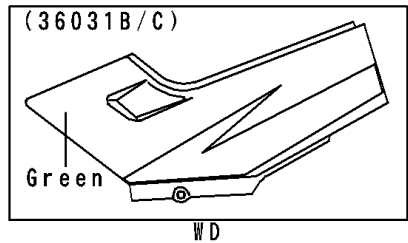

1997 Ninja® 250R PARTS DIAGRAM

Side Covers/Chain Cover

F2610

1997 Ninja® 250R PARTS LIST

Side Covers/Chain Cover

ITEM NAME	PART NUMBER	QUANTITY
CASE-CHAIN (Ref # 36014)	36014-1147	1
COVER-SIDE,LH,F.RED (Ref # 36031)	36031-5121-B1	1
COVER-SIDE,RH,F.RED (Ref # 36031A)	36031-5122-B1	1
BOLT,6X14,BLACK (Ref # 92001)	92001-1847	2
SCREW,6X28,BLACK (Ref # 92009)	92009-1400	2
GROMMET (Ref # 92071)	92071-1043	2
DAMPER (Ref # 92075)	92075-1067	4
DAMPER,SIDE COVER (Ref # 92075A)	92075-1964	2