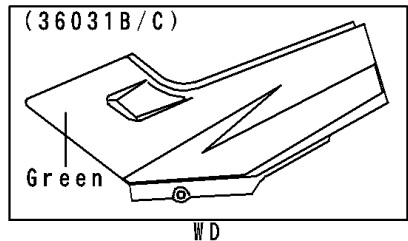

2000 Ninja® 250R PARTS DIAGRAM

Side Covers/Chain Cover

F2610

2000 Ninja® 250R PARTS LIST

Side Covers/Chain Cover

ITEM NAME	PART NUMBER	QUANTITY
CASE-CHAIN (Ref # 36014)	36014-1147	1
COVER-SIDE,LH,L.GREEN (Ref # 36031B)	36031-5251-7F	1
COVER-SIDE,RH,L.GREEN (Ref # 36031C)	36031-5252-7F	1
COVER-SIDE,LH,S.RED (Ref # 36031F)	36031-5332-H1	1
COVER-SIDE,RH,S.RED (Ref # 36031G)	36031-5333-H1	1
BOLT,6X14,BLACK (Ref # 92001)	92001-1847	2
SCREW,6X28,BLACK (Ref # 92009)	92009-1400	2
GROMMET (Ref # 92071)	92071-1043	2
DAMPER (Ref # 92075)	92075-1067	4
DAMPER,SIDE COVER (Ref # 92075A)	92075-1964	2