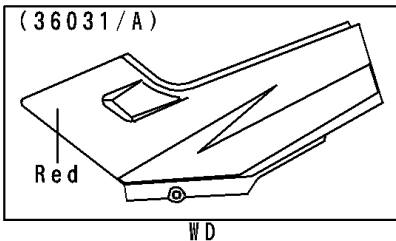

2000 Ninja® 250R PARTS DIAGRAM

Side Covers/Chain Cover

F2610

2000 Ninja® 250R PARTS LIST

Side Covers/Chain Cover

ITEM NAME	PART NUMBER	QUANTITY
CASE-CHAIN (Ref # 36014)	36014-1147	1
COVER-SIDE,LH,L.GREEN (Ref # 36031B)	36031-5251-7F	1
COVER-SIDE,RH,L.GREEN (Ref # 36031C)	36031-5252-7F	1
COVER-SIDE,LH,S.RED (Ref # 36031F)	36031-5332-H1	1
COVER-SIDE,RH,S.RED (Ref # 36031G)	36031-5333-H1	1
BOLT,6X14,BLACK (Ref # 92001)	92001-1847	2
SCREW,6X28,BLACK (Ref # 92009)	92009-1400	2
GROMMET (Ref # 92071)	92071-1043	2
DAMPER (Ref # 92075)	92075-1067	4
DAMPER,SIDE COVER (Ref # 92075A)	92075-1964	2