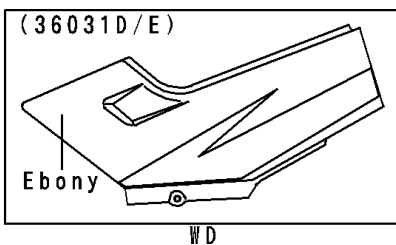

2000 Ninja® 250R PARTS DIAGRAM

Side Covers/Chain Cover

F2610

2000 Ninja® 250R PARTS LIST

Side Covers/Chain Cover

ITEM NAME	PART NUMBER	QUANTITY
CASE-CHAIN (Ref # 36014)	36014-1147	1
COVER-SIDE,LH,L.GREEN (Ref # 36031B)	36031-5251-7F	1
COVER-SIDE,RH,L.GREEN (Ref # 36031C)	36031-5252-7F	1
COVER-SIDE,LH,S.RED (Ref # 36031F)	36031-5332-H1	1
COVER-SIDE,RH,S.RED (Ref # 36031G)	36031-5333-H1	1
BOLT,6X14,BLACK (Ref # 92001)	92001-1847	2
SCREW,6X28,BLACK (Ref # 92009)	92009-1400	2
GROMMET (Ref # 92071)	92071-1043	2
DAMPER (Ref # 92075)	92075-1067	4
DAMPER,SIDE COVER (Ref # 92075A)	92075-1964	2