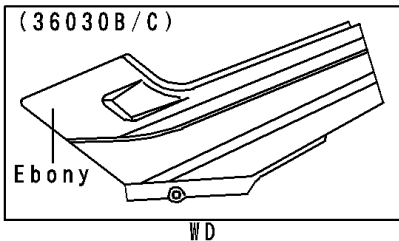

2000 Ninja® 250R PARTS DIAGRAM

Side Covers/Chain Cover

F2610

2000 Ninja® 250R PARTS LIST

Side Covers/Chain Cover

ITEM NAME	PART NUMBER	QUANTITY
CASE-CHAIN (Ref # 36014)	36014-1147	1
COVER-SIDE,LH,L.GREEN (Ref # 36031B)	36031-5251-7F	1
COVER-SIDE,RH,L.GREEN (Ref # 36031C)	36031-5252-7F	1
COVER-SIDE,LH,S.RED (Ref # 36031F)	36031-5332-H1	1
COVER-SIDE,RH,S.RED (Ref # 36031G)	36031-5333-H1	1
BOLT,6X14,BLACK (Ref # 92001)	92001-1847	2
SCREW,6X28,BLACK (Ref # 92009)	92009-1400	2
GROMMET (Ref # 92071)	92071-1043	2
DAMPER (Ref # 92075)	92075-1067	4
DAMPER,SIDE COVER (Ref # 92075A)	92075-1964	2