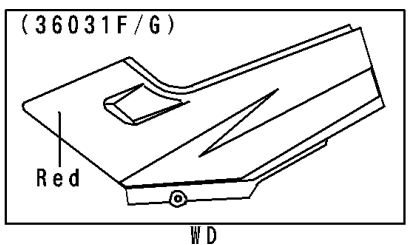

2000 Ninja® 250R PARTS DIAGRAM

Side Covers/Chain Cover

F2610

2000 Ninja® 250R PARTS LIST

Side Covers/Chain Cover

ITEM NAME	PART NUMBER	QUANTITY
CASE-CHAIN (Ref # 36014)	36014-1147	1
COVER-SIDE,LH,L.GREEN (Ref # 36031B)	36031-5251-7F	1
COVER-SIDE,RH,L.GREEN (Ref # 36031C)	36031-5252-7F	1
COVER-SIDE,LH,S.RED (Ref # 36031F)	36031-5332-H1	1
COVER-SIDE,RH,S.RED (Ref # 36031G)	36031-5333-H1	1
BOLT,6X14,BLACK (Ref # 92001)	92001-1847	2
SCREW,6X28,BLACK (Ref # 92009)	92009-1400	2
GROMMET (Ref # 92071)	92071-1043	2
DAMPER (Ref # 92075)	92075-1067	4
DAMPER,SIDE COVER (Ref # 92075A)	92075-1964	2