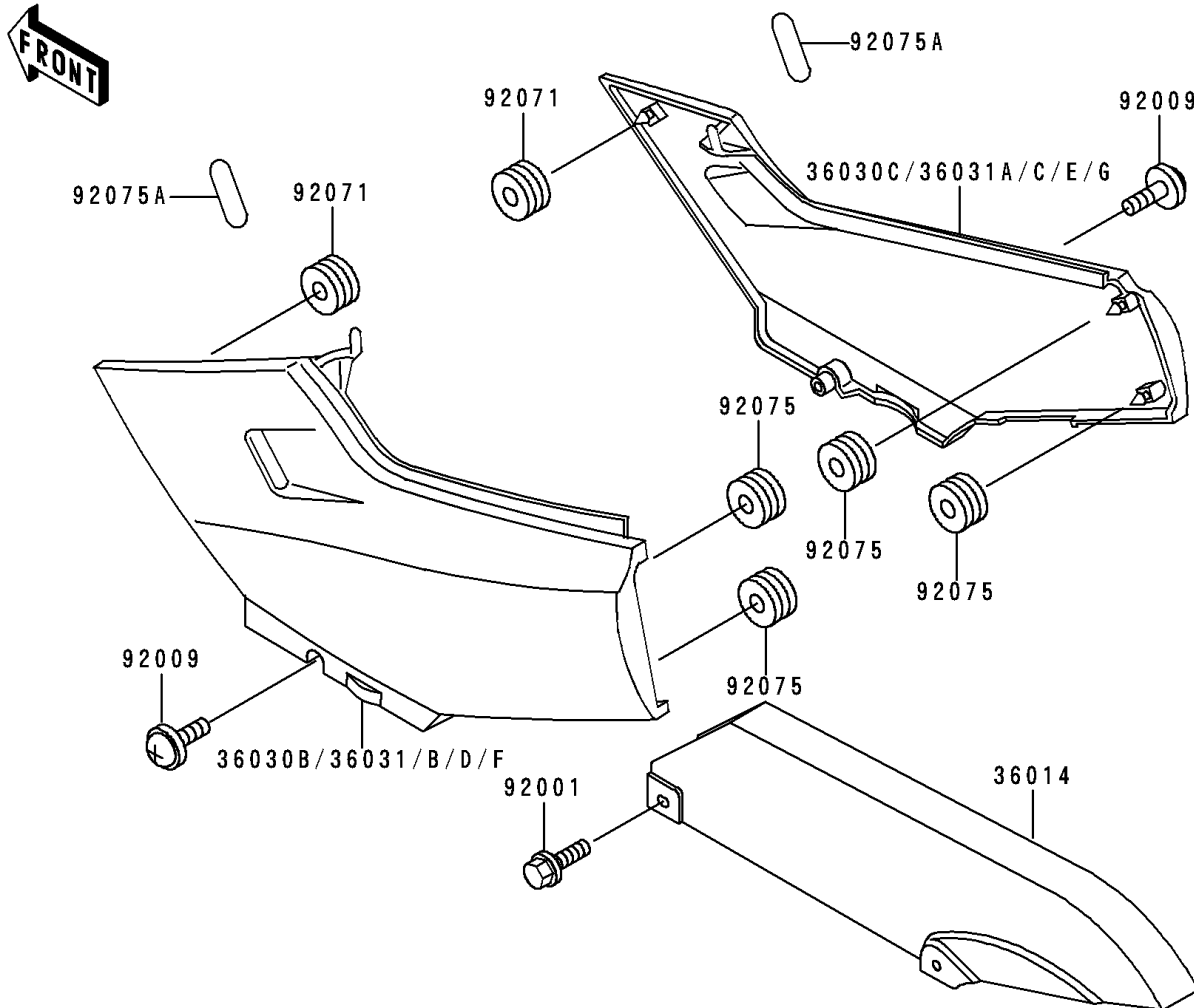

2000 Ninja® 250R PARTS DIAGRAM

Side Covers/Chain Cover

F2610

2000 Ninja® 250R PARTS LIST

Side Covers/Chain Cover

ITEM NAME	PART NUMBER	QUANTITY
CASE-CHAIN (Ref # 36014)	36014-1147	1
COVER-SIDE,LH,L.GREEN (Ref # 36031B)	36031-5251-7F	1
COVER-SIDE,RH,L.GREEN (Ref # 36031C)	36031-5252-7F	1
COVER-SIDE,LH,S.RED (Ref # 36031F)	36031-5332-H1	1
COVER-SIDE,RH,S.RED (Ref # 36031G)	36031-5333-H1	1
BOLT,6X14,BLACK (Ref # 92001)	92001-1847	2
SCREW,6X28,BLACK (Ref # 92009)	92009-1400	2
GROMMET (Ref # 92071)	92071-1043	2
DAMPER (Ref # 92075)	92075-1067	4
DAMPER,SIDE COVER (Ref # 92075A)	92075-1964	2