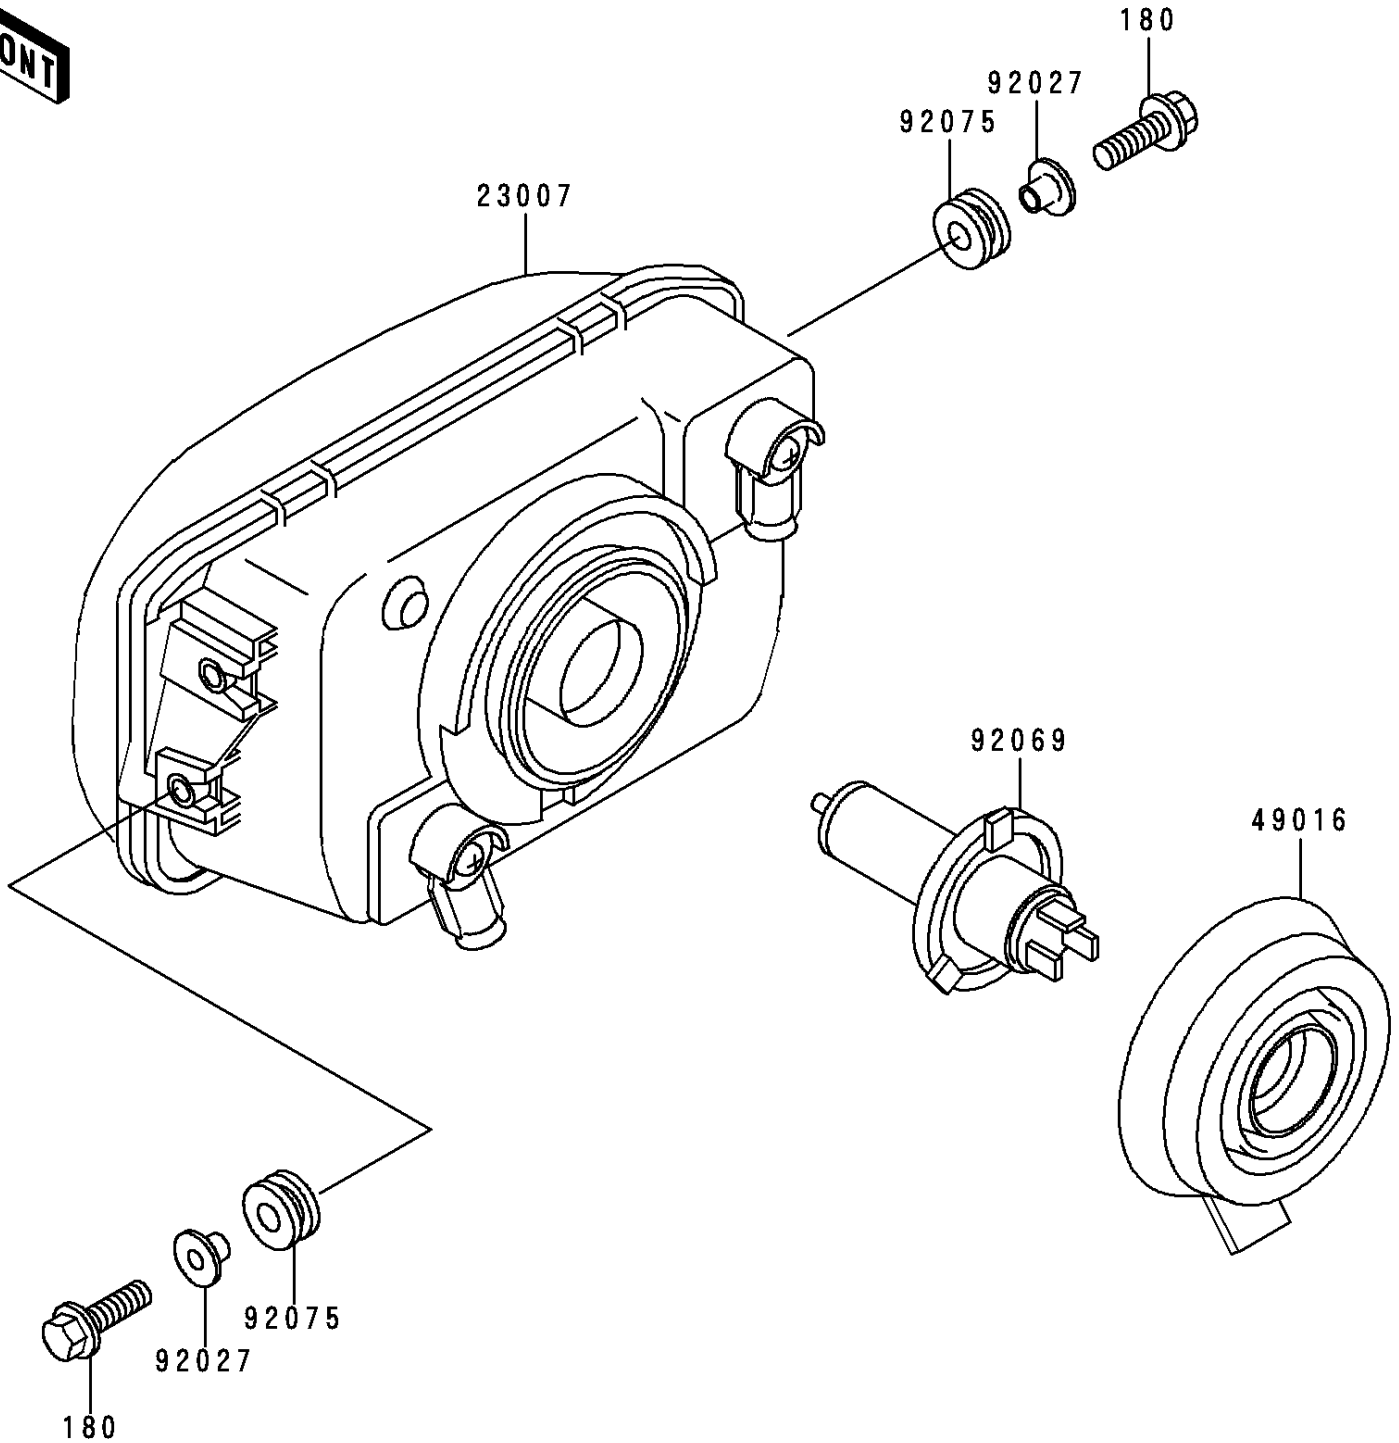

1998 Ninja® 250R PARTS DIAGRAM

Headlight(s)

F2710

1998 Ninja® 250R PARTS LIST

Headlight(s)

| ITEM NAME | PART NUMBER | QUANTITY |
|------------------------------------|-------------|----------|
| BOLT-UPSET-WS,6X25 (Ref # 180) | 180D0625 | 4 |
| LENS-COMP,HEAD LAMP (Ref # 23007) | 23007-1194 | 1 |
| COVER-SEAL,HEAD LAMP (Ref # 49016) | 49016-1108 | 1 |
| COLLAR,L=13.1 (Ref # 92027) | 92027-251 | 4 |
| BULB,12V 60/55W,H4 (Ref # 92069) | 92069-1002 | 1 |
| DAMPER (Ref # 92075) | 92075-1690 | 4 |