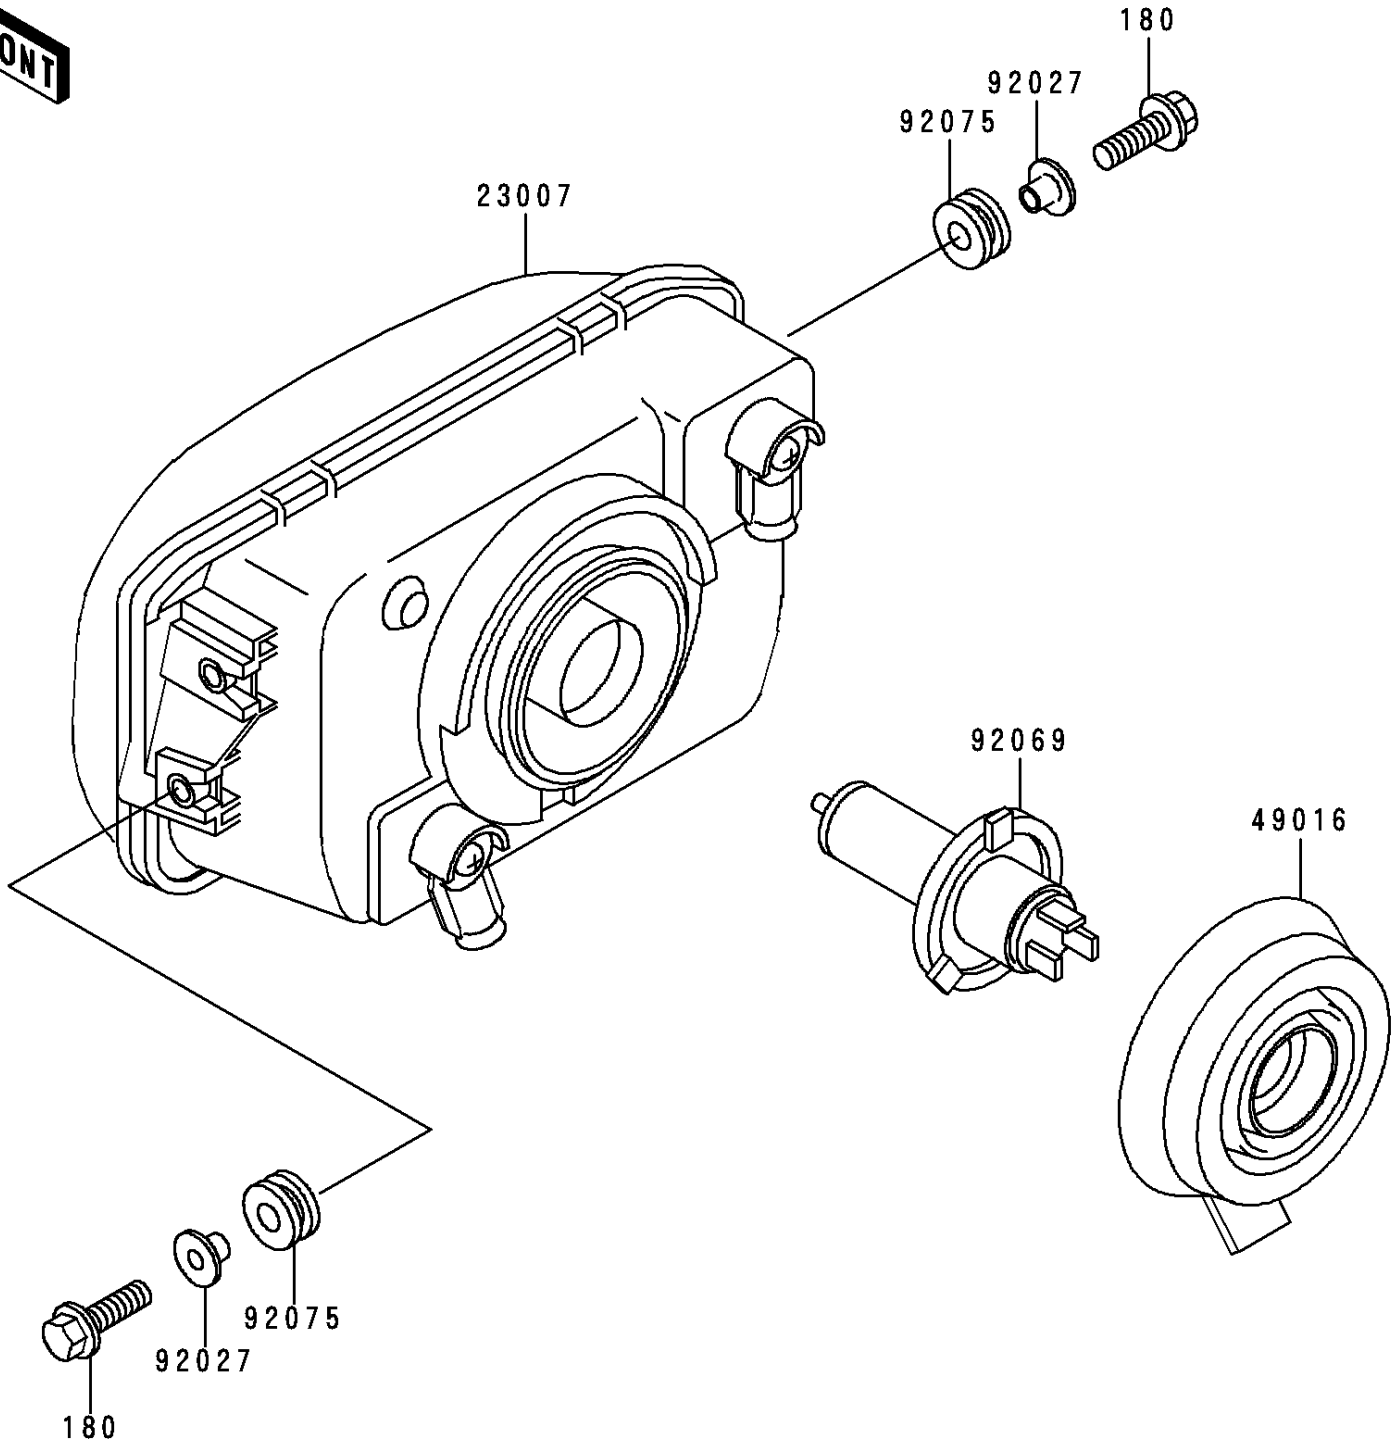

2000 Ninja® 250R PARTS DIAGRAM

Headlight(s)

F2710

2000 Ninja® 250R PARTS LIST

Headlight(s)

ITEM NAME	PART NUMBER	QUANTITY
BOLT-UPSET-WS,6X25 (Ref # 180)	180D0625	4
LENS-COMP,HEAD LAMP (Ref # 23007)	23007-1194	1
COVER-SEAL,HEAD LAMP (Ref # 49016)	49016-1108	1
COLLAR,L=13.1 (Ref # 92027)	92027-251	4
BULB,12V 60/55W,H4 (Ref # 92069)	92069-1002	1
DAMPER (Ref # 92075)	92075-1690	4