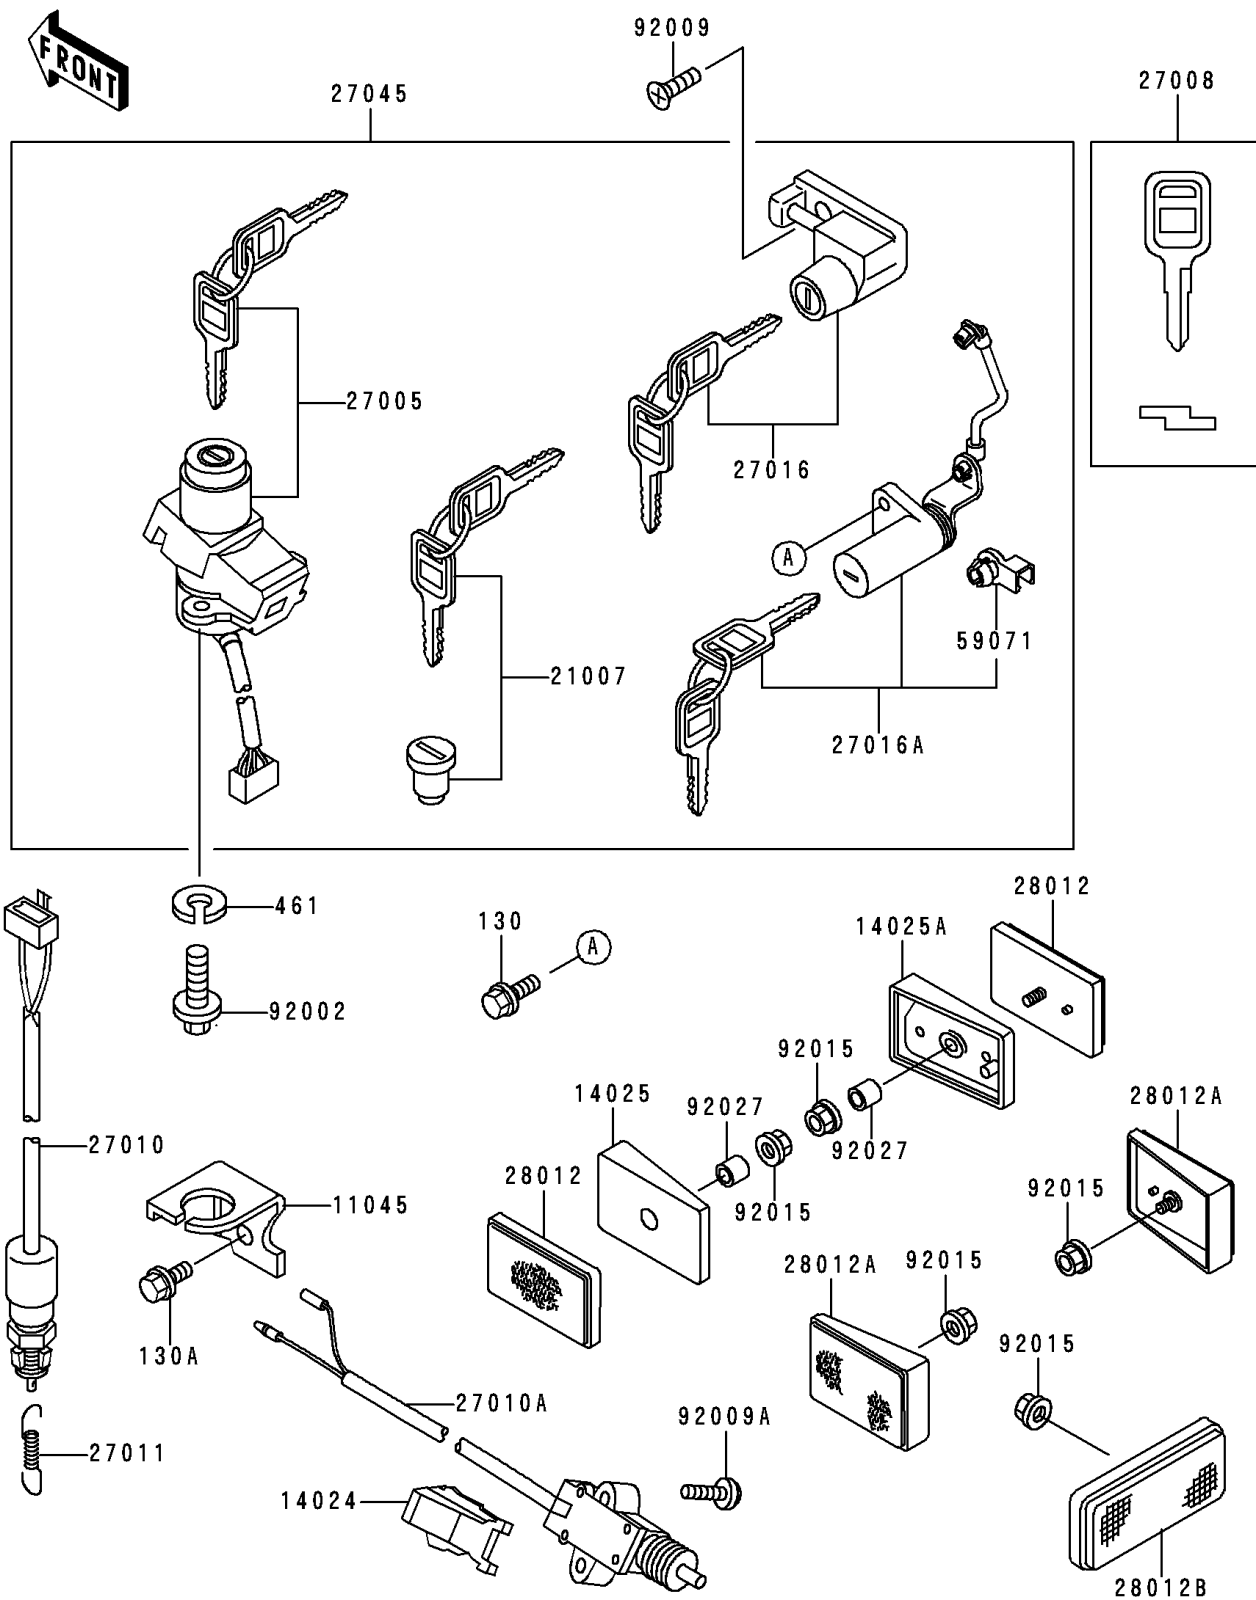

1997 Ninja® 250R PARTS DIAGRAM

Ignition Switch/Locks/Reflectors

F 2770

1997 Ninja® 250R PARTS LIST

Ignition Switch/Locks/Reflectors

ITEM NAME	PART NUMBER	QUANTITY
BOLT-FLANGED (Ref # 130)	130B0510	2
BOLT-FLANGED (Ref # 130A)	130D0610	1
WASHER-SPRING (Ref # 461)	461L0600	2
BRACKET,REAR BRAKE SWITCH (Ref # 11045)	11045-1641	1
COVER,SIDE STAND SWITCH (Ref # 14024)	14024-1532	1
COVER,REFLECTOR,FR (Ref # 14025)	14025-1886	1
COVER,REFLECTOR,FR (Ref # 14025A)	14025-1887	1
ROTOR,LOCK,TANK CAP (Ref # 21007)	21007-5037	1
SWITCH-ASSY-IGNITION (Ref # 27005)	27005-5105	1
KEY-LOCK,BLANK (Ref # 27008)	27008-1173	1
SWITCH,BRAKE LAMP (Ref # 27010)	27010-1152	1
SWITCH,SIDE STAND (Ref # 27010A)	27010-1223	1
SPRING,BRAKE LAMP SWITCH (Ref # 27011)	27011-004	1
LOCK-ASSY,HELMET (Ref # 27016)	27016-5211	1
LOCK-ASSY,SEAT (Ref # 27016A)	27016-5224	1
SWITCH-ASSY (Ref # 27045)	27045-5003	1
REFLECTOR-REFLEX,FR (Ref # 28012)	28012-1052	2
REFLECTOR-REFLEX,RR (Ref # 28012A)	28012-1056	2
REFLECTOR-REFLEX (Ref # 28012B)	28012-1077	1
JOINT (Ref # 59071)	59071-1103	4
BOLT,TORX,6X16 (Ref # 92002)	92002-1333	2
SCREW,5X12 (Ref # 92009)	92009-1401	1
SCREW,5X22 (Ref # 92009A)	92009-1492	2
NUT,FLANGED,5MM (Ref # 92015)	92015-1259	5
COLLAR,5X8X14.5 (Ref # 92027)	92027-1789	2