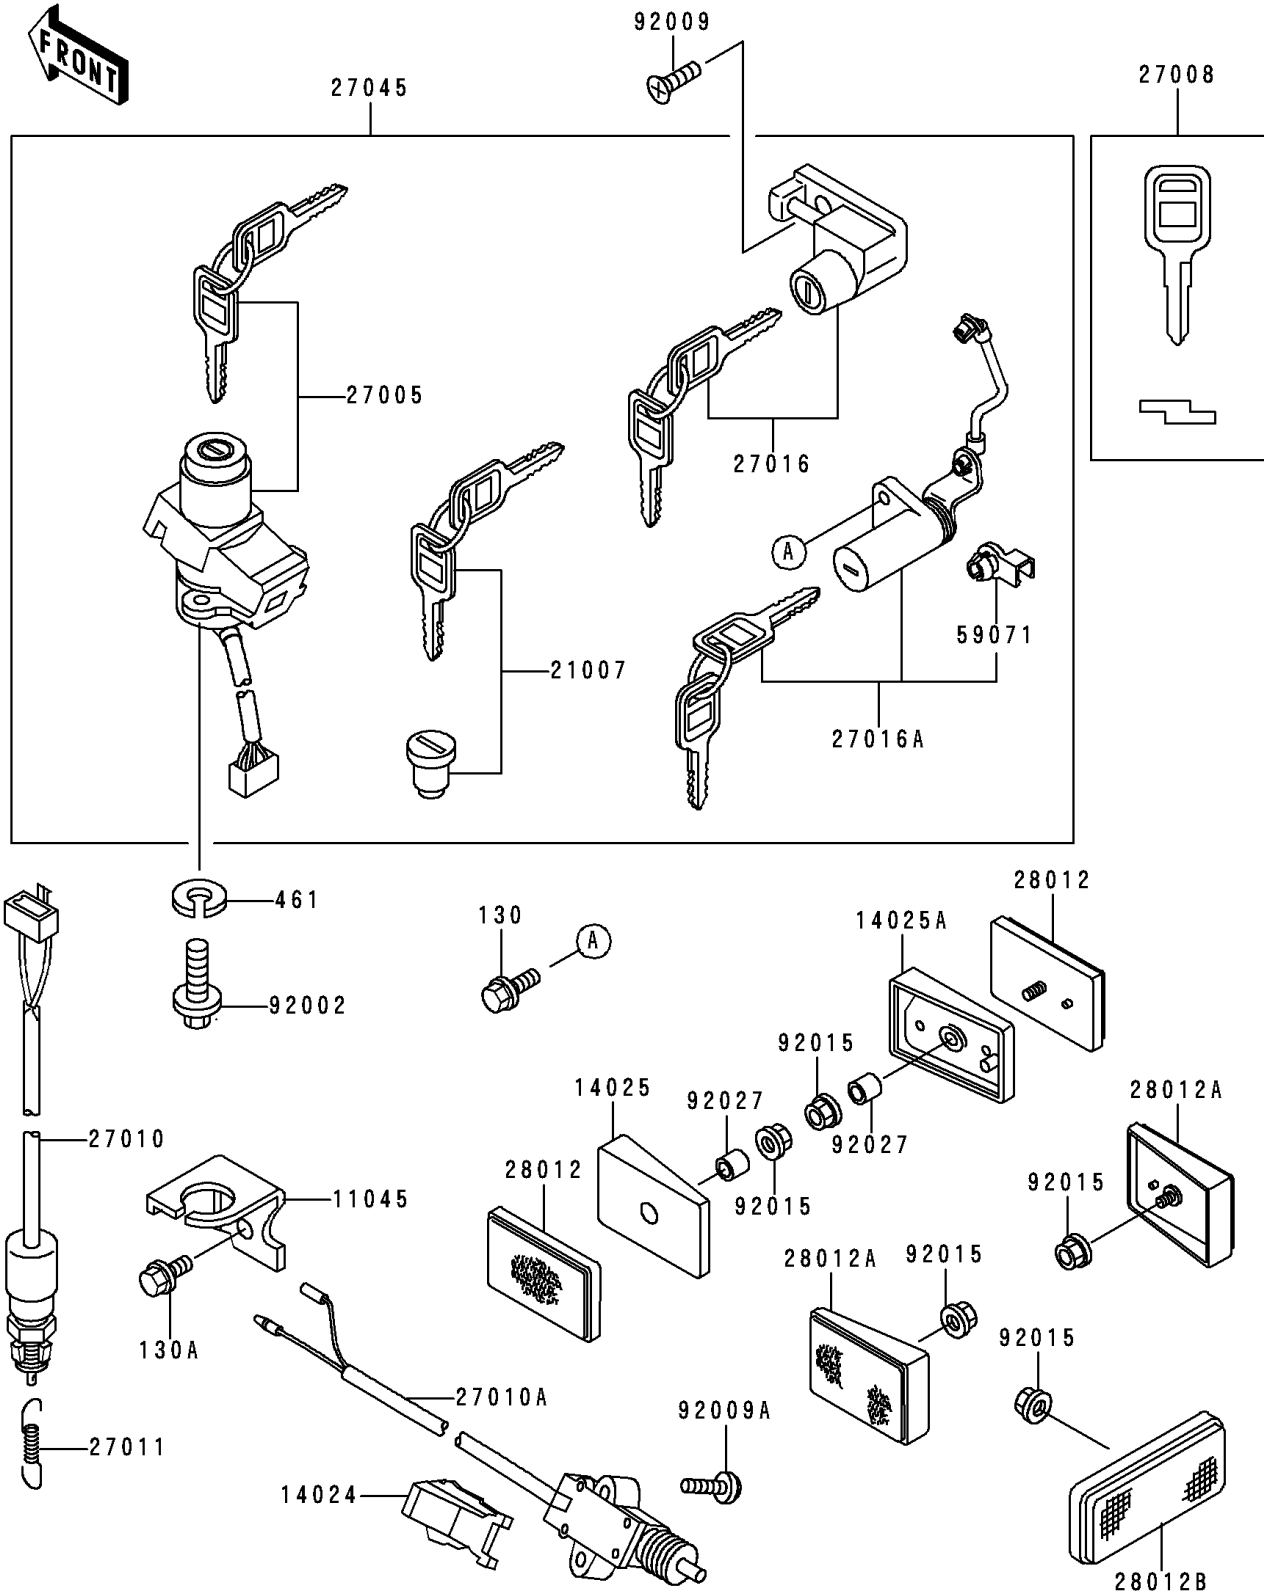

1998 Ninja[®] 250R PARTS DIAGRAM

Ignition Switch/Locks/Reflectors

F 2770

1998 Ninja® 250R PARTS LIST

Ignition Switch/Locks/Reflectors

ITEM NAME	PART NUMBER	QUANTITY
BOLT-FLANGED (Ref # 130)	130B0510	2
BOLT-FLANGED (Ref # 130A)	130D0610	1
WASHER-SPRING (Ref # 461)	461L0600	2
BRACKET,REAR BRAKE SWITCH (Ref # 11045)	11045-1641	1
COVER,SIDE STAND SWITCH (Ref # 14024)	14024-1532	1
COVER,REFLECTOR,FR (Ref # 14025)	14025-1886	1
COVER,REFLECTOR,FR (Ref # 14025A)	14025-1887	1
ROTOR,LOCK,TANK CAP (Ref # 21007)	21007-5037	1
SWITCH-ASSY-IGNITION (Ref # 27005)	27005-5105	1
KEY-LOCK,BLANK (Ref # 27008)	27008-1173	1
SWITCH,BRAKE LAMP (Ref # 27010)	27010-1152	1
SWITCH,SIDE STAND (Ref # 27010A)	27010-1223	1
SPRING,BRAKE LAMP SWITCH (Ref # 27011)	27011-004	1
LOCK-ASSY,HELMET (Ref # 27016)	27016-5211	1
LOCK-ASSY,SEAT (Ref # 27016A)	27016-5224	1
SWITCH-ASSY (Ref # 27045)	27045-5003	1
REFLECTOR-REFLEX,FR (Ref # 28012)	28012-1052	2
REFLECTOR-REFLEX,RR (Ref # 28012A)	28012-1056	2
REFLECTOR-REFLEX (Ref # 28012B)	28012-1077	1
JOINT (Ref # 59071)	59071-1103	4
BOLT,TORX,6X16 (Ref # 92002)	92002-1333	2
SCREW,5X12 (Ref # 92009)	92009-1401	1
SCREW,5X22 (Ref # 92009A)	92009-1492	2
NUT,FLANGED,5MM (Ref # 92015)	92015-1259	5
COLLAR,5X8X14.5 (Ref # 92027)	92027-1789	2