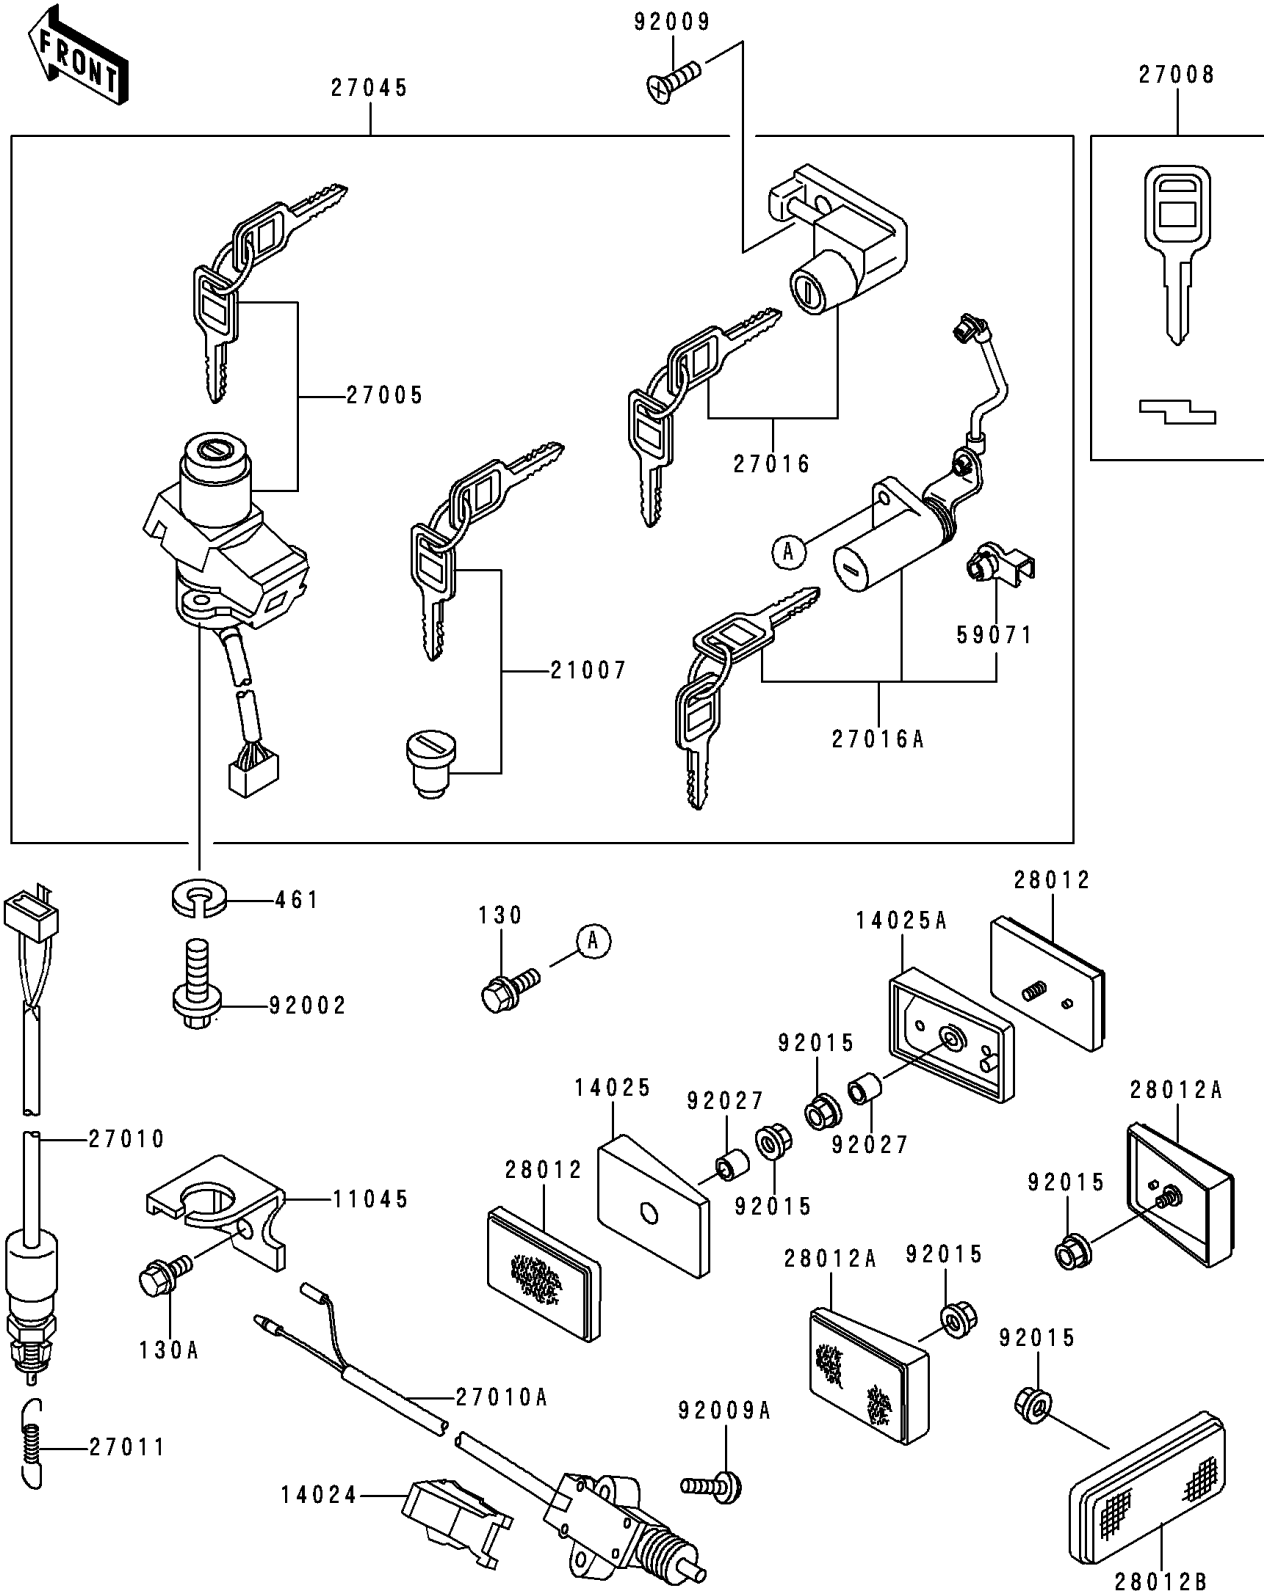

# 1999 Ninja® 250R PARTS DIAGRAM

Ignition Switch/Locks/Reflectors

F 2770

# 1999 Ninja® 250R PARTS LIST

## Ignition Switch/Locks/Reflectors

ITEM NAME	PART NUMBER	QUANTITY
BOLT-FLANGED (Ref # 130)	130B0510	2
BOLT-FLANGED (Ref # 130A)	130D0610	1
WASHER-SPRING (Ref # 461)	461L0600	2
BRACKET,REAR BRAKE SWITCH (Ref # 11045)	11045-1641	1
COVER,SIDE STAND SWITCH (Ref # 14024)	14024-1532	1
COVER,REFLECTOR,FR (Ref # 14025)	14025-1886	1
COVER,REFLECTOR,FR (Ref # 14025A)	14025-1887	1
ROTOR,LOCK,TANK CAP (Ref # 21007)	21007-5037	1
SWITCH-ASSY-IGNITION (Ref # 27005)	27005-5105	1
KEY-LOCK,BLANK (Ref # 27008)	27008-1173	1
SWITCH,BRAKE LAMP (Ref # 27010)	27010-1152	1
SWITCH,SIDE STAND (Ref # 27010A)	27010-1223	1
SPRING,BRAKE LAMP SWITCH (Ref # 27011)	27011-004	1
LOCK-ASSY,HELMET (Ref # 27016)	27016-5211	1
LOCK-ASSY,SEAT (Ref # 27016A)	27016-5224	1
SWITCH-ASSY (Ref # 27045)	27045-5003	1
REFLECTOR-REFLEX,FR (Ref # 28012)	28012-1052	2
REFLECTOR-REFLEX,RR (Ref # 28012A)	28012-1056	2
REFLECTOR-REFLEX (Ref # 28012B)	28012-1077	1
JOINT (Ref # 59071)	59071-1103	4
BOLT,TORX,6X16 (Ref # 92002)	92002-1333	2
SCREW,5X12 (Ref # 92009)	92009-1401	1
SCREW,5X22 (Ref # 92009A)	92009-1492	2
NUT,FLANGED,5MM (Ref # 92015)	92015-1259	5
COLLAR,5X8X14.5 (Ref # 92027)	92027-1789	2