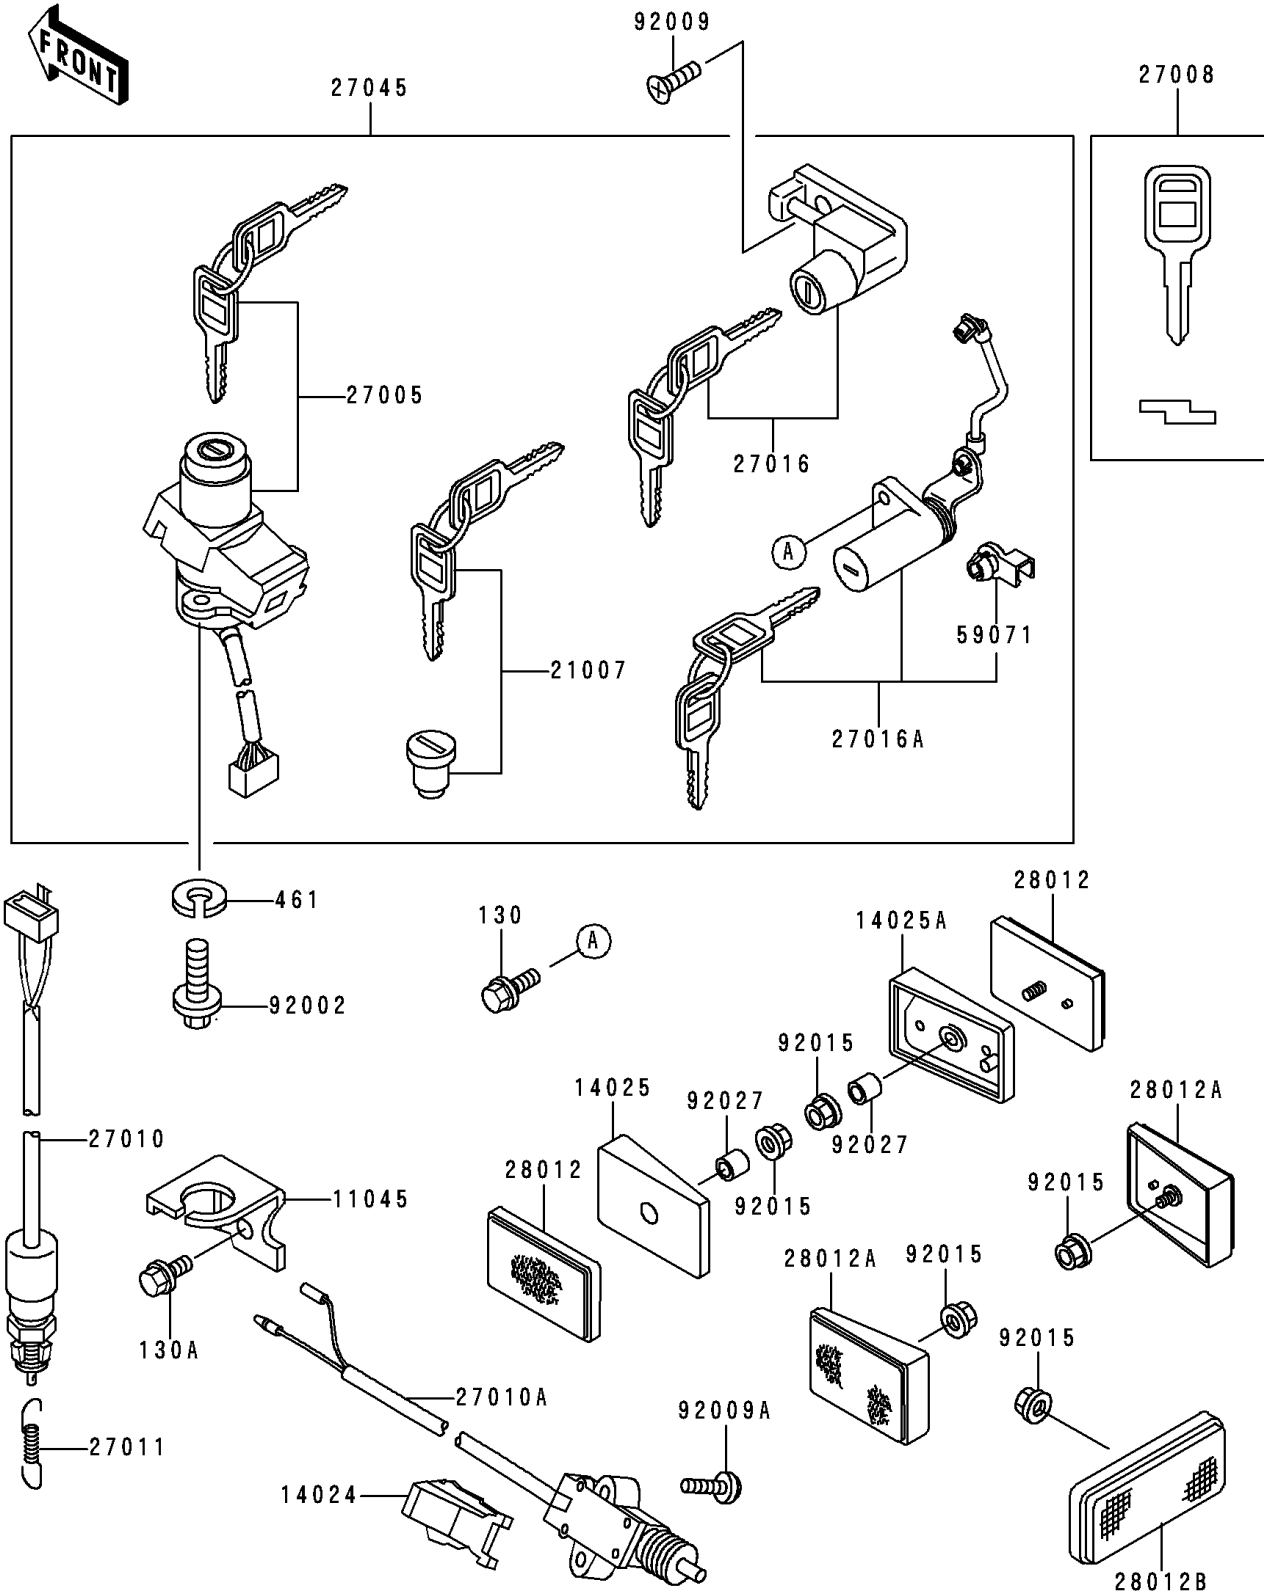

2000 Ninja® 250R PARTS DIAGRAM

Ignition Switch/Locks/Reflectors

F 2770

2000 Ninja® 250R PARTS LIST

Ignition Switch/Locks/Reflectors

ITEM NAME	PART NUMBER	QUANTITY
BOLT-FLANGED (Ref # 130)	130B0510	2
BOLT-FLANGED (Ref # 130A)	130D0610	1
WASHER-SPRING (Ref # 461)	461L0600	2
BRACKET,REAR BRAKE SWITCH (Ref # 11045)	11045-1641	1
COVER,SIDE STAND SWITCH (Ref # 14024)	14024-1532	1
COVER,REFLECTOR,FR (Ref # 14025)	14025-1886	1
COVER,REFLECTOR,FR (Ref # 14025A)	14025-1887	1
ROTOR,LOCK,TANK CAP (Ref # 21007)	21007-5037	1
SWITCH-ASSY-IGNITION (Ref # 27005)	27005-5105	1
KEY-LOCK,BLANK (Ref # 27008)	27008-1173	1
SWITCH,BRAKE LAMP (Ref # 27010)	27010-1152	1
SWITCH,SIDE STAND (Ref # 27010A)	27010-1223	1
SPRING,BRAKE LAMP SWITCH (Ref # 27011)	27011-004	1
LOCK-ASSY,HELMET (Ref # 27016)	27016-5211	1
LOCK-ASSY,SEAT (Ref # 27016A)	27016-5224	1
SWITCH-ASSY (Ref # 27045)	27045-5003	1
REFLECTOR-REFLEX,FR (Ref # 28012)	28012-1052	2
REFLECTOR-REFLEX,RR (Ref # 28012A)	28012-1056	2
REFLECTOR-REFLEX (Ref # 28012B)	28012-1077	1
JOINT (Ref # 59071)	59071-1103	4
BOLT,TORX,6X16 (Ref # 92002)	92002-1333	2
SCREW,5X12 (Ref # 92009)	92009-1401	1
SCREW,5X22 (Ref # 92009A)	92009-1492	2
NUT,FLANGED,5MM (Ref # 92015)	92015-1259	5
COLLAR,5X8X14.5 (Ref # 92027)	92027-1789	2