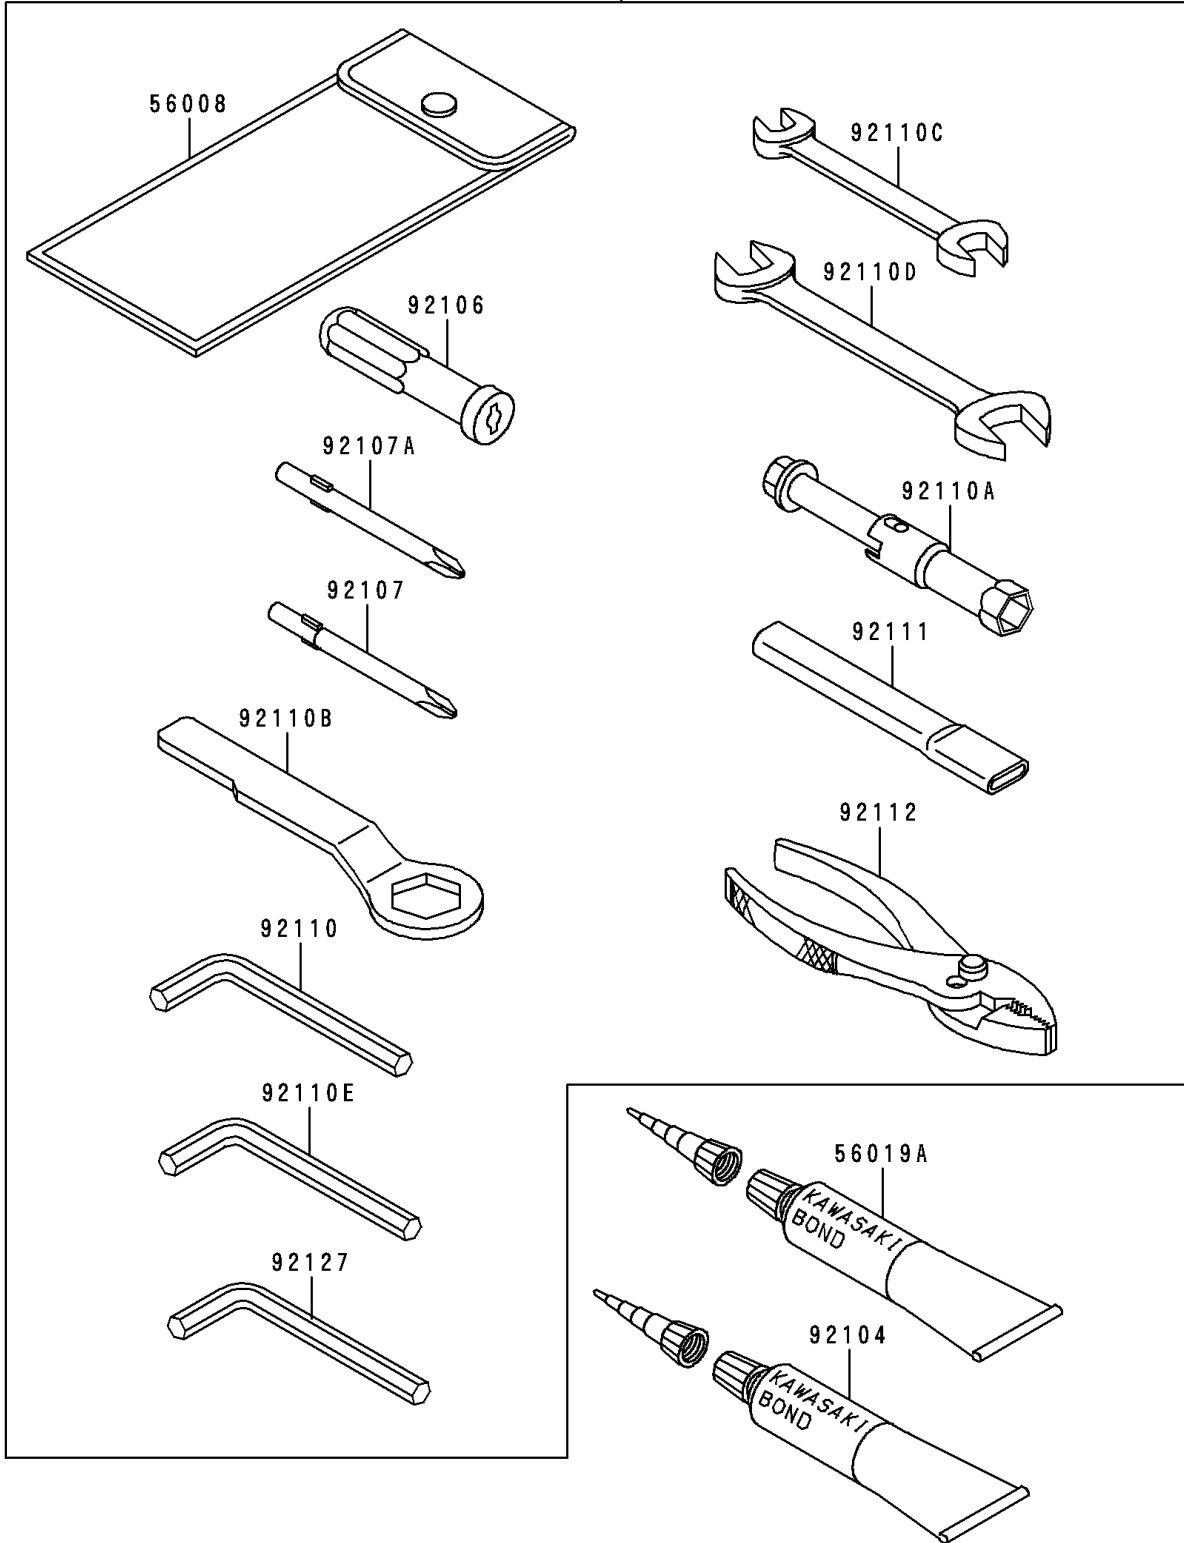

1998 Ninja® 250R PARTS DIAGRAM

Owner's Tools

56007

F2810

1998 Ninja® 250R PARTS LIST

Owner's Tools

ITEM NAME	PART NUMBER	QUANTITY
TOOLKIT (Ref # 56007)	56007-1324	1
BAG,TOOL (Ref # 56008)	56008-1075	1
THREE BOND TB1211,HT/RS,WHITE (Ref # 56019A)	56019-120	1
GASKET-LIQUID,TUBE,100G,SILVER (Ref # 92104)	92104-002	1
GRIP-SCREW DRIVER (Ref # 92106)	92106-1001	1
TOOL-DRIVER,#3PHILLIPS (Ref # 92107)	92107-005	1
TOOL-DRIVER,#2PHILLIPS (Ref # 92107A)	92107-1053	1
TOOL-WRENCH,ALLEN,5MM (Ref # 92110)	92110-1015	1
TOOL-WRENCH,BOX,16MM (Ref # 92110A)	92110-1132	1
TOOL-WRENCH,BOX END,24MM (Ref # 92110B)	92110-1150	1
TOOL-WRENCH,OPEN END,10X12 (Ref # 92110C)	92110-1152	1
TOOL-WRENCH,OPEN END,14X17 (Ref # 92110D)	92110-1153	1
TOOL-WRENCH,ALLEN,4MM (Ref # 92110E)	92110-3703	1
TOOL-BAR,BOX END WRENCH (Ref # 92111)	92111-1051	1
TOOL-PLIERS (Ref # 92112)	92112-003	1
TOOL-WRENCH,ALLEN,6MM (Ref # 92127)	92127-003	1