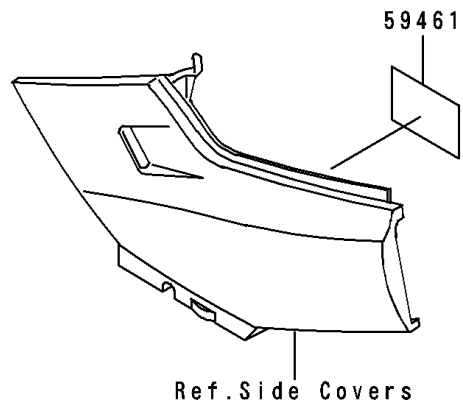

1996 Ninja® 250R PARTS DIAGRAM

Labels

F2860

1996 Ninja® 250R PARTS LIST

Labels

ITEM NAME	PART NUMBER	QUANTITY
LABEL-MANUAL,OIL&OIL FILTER (Ref # 56031)	56031-1451	1
LABEL-MANUAL,DAILY SAFETY (Ref # 56031A)	56031-1453	1
LABEL-MANUAL,CHAIN (Ref # 56031D)	56031-1972	1
LABEL-MANUAL,OIL&OIL FILTER (Ref # 56031B)	56031-1672	1
LABEL-MANUAL,DAILY SAFETY (Ref # 56031C)	56031-1675	1
LABEL-SPECIFICATION,TIRE&LOAD (Ref # 56037)	56037-1401	1
LABEL-SPECIFICATION,TIRE&LOAD (Ref # 56037A)	56037-1492	1
LABEL-WARNING,BREAK IN CAUTION (Ref # 56040)	56040-1007	1
LABEL-WARNING,EVAPO (Ref # 56040A)	56040-1121	1
LABEL-CERTIFICATION,EVAPO ROUT (Ref # 59461)	59461-1981	1