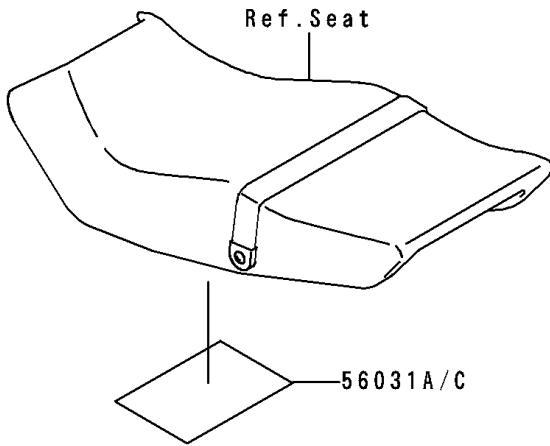

1996 Ninja® 250R PARTS DIAGRAM

Labels

F2860

1996 Ninja® 250R PARTS LIST

Labels

ITEM NAME	PART NUMBER	QUANTITY
LABEL-MANUAL,OIL&OIL FILTER (Ref # 56031)	56031-1451	1
LABEL-MANUAL,DAILY SAFETY (Ref # 56031A)	56031-1453	1
LABEL-MANUAL,CHAIN (Ref # 56031D)	56031-1972	1
LABEL-MANUAL,OIL&OIL FILTER (Ref # 56031B)	56031-1672	1
LABEL-MANUAL,DAILY SAFETY (Ref # 56031C)	56031-1675	1
LABEL-SPECIFICATION,TIRE&LOAD (Ref # 56037)	56037-1401	1
LABEL-SPECIFICATION,TIRE&LOAD (Ref # 56037A)	56037-1492	1
LABEL-WARNING,BREAK IN CAUTION (Ref # 56040)	56040-1007	1
LABEL-WARNING,EVAPO (Ref # 56040A)	56040-1121	1
LABEL-CERTIFICATION,EVAPO ROUT (Ref # 59461)	59461-1981	1