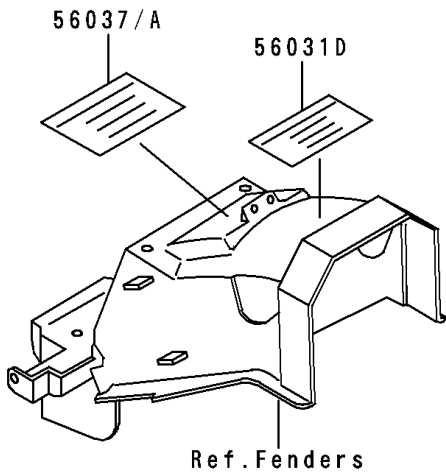

1996 Ninja® 250R PARTS DIAGRAM

Labels

F2860

1996 Ninja® 250R PARTS LIST

Labels

ITEM NAME	PART NUMBER	QUANTITY
LABEL-MANUAL,OIL&OIL FILTER (Ref # 56031)	56031-1451	1
LABEL-MANUAL,DAILY SAFETY (Ref # 56031A)	56031-1453	1
LABEL-MANUAL,CHAIN (Ref # 56031D)	56031-1972	1
LABEL-MANUAL,OIL&OIL FILTER (Ref # 56031B)	56031-1672	1
LABEL-MANUAL,DAILY SAFETY (Ref # 56031C)	56031-1675	1
LABEL-SPECIFICATION,TIRE&LOAD (Ref # 56037)	56037-1401	1
LABEL-SPECIFICATION,TIRE&LOAD (Ref # 56037A)	56037-1492	1
LABEL-WARNING,BREAK IN CAUTION (Ref # 56040)	56040-1007	1
LABEL-WARNING,EVAPO (Ref # 56040A)	56040-1121	1
LABEL-CERTIFICATION,EVAPO ROUT (Ref # 59461)	59461-1981	1