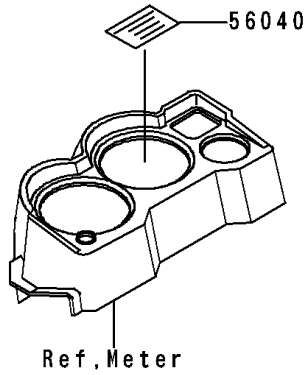

1996 Ninja® 250R PARTS DIAGRAM

Labels

F2860

1996 Ninja® 250R PARTS LIST

Labels

ITEM NAME	PART NUMBER	QUANTITY
LABEL-MANUAL,OIL&OIL FILTER (Ref # 56031)	56031-1451	1
LABEL-MANUAL,DAILY SAFETY (Ref # 56031A)	56031-1453	1
LABEL-MANUAL,CHAIN (Ref # 56031D)	56031-1972	1
LABEL-MANUAL,OIL&OIL FILTER (Ref # 56031B)	56031-1672	1
LABEL-MANUAL,DAILY SAFETY (Ref # 56031C)	56031-1675	1
LABEL-SPECIFICATION,TIRE&LOAD (Ref # 56037)	56037-1401	1
LABEL-SPECIFICATION,TIRE&LOAD (Ref # 56037A)	56037-1492	1
LABEL-WARNING,BREAK IN CAUTION (Ref # 56040)	56040-1007	1
LABEL-WARNING,EVAPO (Ref # 56040A)	56040-1121	1
LABEL-CERTIFICATION,EVAPO ROUT (Ref # 59461)	59461-1981	1