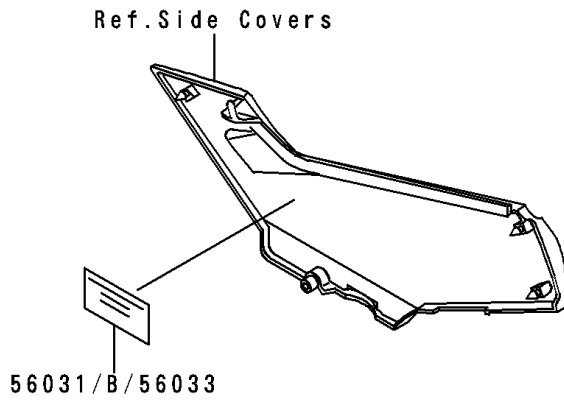

1996 Ninja® 250R PARTS DIAGRAM

Labels

F2860

1996 Ninja® 250R PARTS LIST

Labels

ITEM NAME	PART NUMBER	QUANTITY
LABEL-MANUAL,OIL&OIL FILTER (Ref # 56031)	56031-1451	1
LABEL-MANUAL,DAILY SAFETY (Ref # 56031A)	56031-1453	1
LABEL-MANUAL,CHAIN (Ref # 56031D)	56031-1972	1
LABEL-MANUAL,OIL&OIL FILTER (Ref # 56031B)	56031-1672	1
LABEL-MANUAL,DAILY SAFETY (Ref # 56031C)	56031-1675	1
LABEL-SPECIFICATION,TIRE&LOAD (Ref # 56037)	56037-1401	1
LABEL-SPECIFICATION,TIRE&LOAD (Ref # 56037A)	56037-1492	1
LABEL-WARNING,BREAK IN CAUTION (Ref # 56040)	56040-1007	1
LABEL-WARNING,EVAPO (Ref # 56040A)	56040-1121	1
LABEL-CERTIFICATION,EVAPO ROUT (Ref # 59461)	59461-1981	1