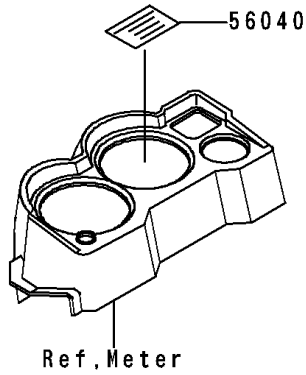

1996 Ninja® 250R PARTS DIAGRAM

Labels

F2860

1996 Ninja® 250R PARTS LIST

Labels

ITEM NAME	PART NUMBER	QUANTITY
LABEL-MANUAL,OIL&OIL FILTER (Ref # 56031)	56031-1451	1
LABEL-MANUAL,DAILY SAFETY (Ref # 56031A)	56031-1453	1
LABEL-MANUAL,CHAIN (Ref # 56031D)	56031-1972	1
LABEL-MANUAL,OIL&OIL FILTER (Ref # 56031B)	56031-1672	1
LABEL-MANUAL,DAILY SAFETY (Ref # 56031C)	56031-1675	1
LABEL-SPECIFICATION,TIRE&LOAD (Ref # 56037)	56037-1401	1
LABEL-SPECIFICATION,TIRE&LOAD (Ref # 56037A)	56037-1492	1
LABEL-WARNING,BREAK IN CAUTION (Ref # 56040)	56040-1007	1
LABEL-WARNING,EVAPO (Ref # 56040A)	56040-1121	1
LABEL-CERTIFICATION,EVAPO ROUT (Ref # 59461)	59461-1981	1