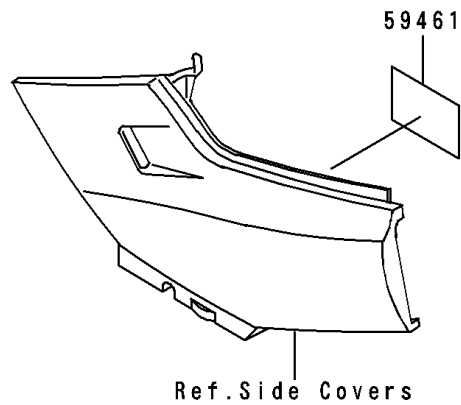

1996 Ninja® 250R PARTS DIAGRAM

Labels

F2860

1996 Ninja® 250R PARTS LIST

Labels

ITEM NAME	PART NUMBER	QUANTITY
LABEL-MANUAL,OIL&OIL FILTER (Ref # 56031)	56031-1451	1
LABEL-MANUAL,DAILY SAFETY (Ref # 56031A)	56031-1453	1
LABEL-MANUAL,CHAIN (Ref # 56031D)	56031-1972	1
LABEL-MANUAL,OIL&OIL FILTER (Ref # 56031B)	56031-1672	1
LABEL-MANUAL,DAILY SAFETY (Ref # 56031C)	56031-1675	1
LABEL-SPECIFICATION,TIRE&LOAD (Ref # 56037)	56037-1401	1
LABEL-SPECIFICATION,TIRE&LOAD (Ref # 56037A)	56037-1492	1
LABEL-WARNING,BREAK IN CAUTION (Ref # 56040)	56040-1007	1
LABEL-WARNING,EVAPO (Ref # 56040A)	56040-1121	1
LABEL-CERTIFICATION,EVAPO ROUT (Ref # 59461)	59461-1981	1