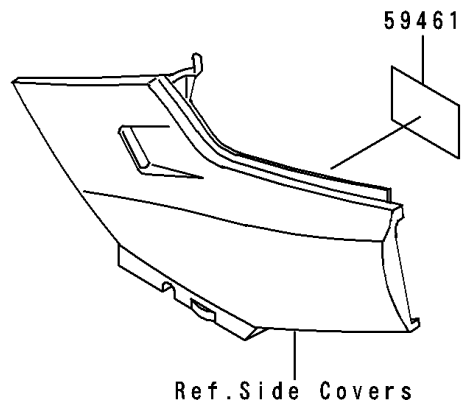

1997 Ninja® 250R PARTS DIAGRAM

Labels

F2860

1997 Ninja® 250R PARTS LIST

Labels

ITEM NAME	PART NUMBER	QUANTITY
LABEL-MANUAL,OIL&OIL FILTER (Ref # 56031)	56031-1451	1
LABEL-MANUAL,DAILY SAFETY (Ref # 56031A)	56031-1453	1
LABEL-MANUAL,CHAIN (Ref # 56031D)	56031-1972	1
LABEL-MANUAL,OIL&OIL FILTER (Ref # 56031B)	56031-1672	1
LABEL-MANUAL,DAILY SAFETY (Ref # 56031C)	56031-1675	1
LABEL-SPECIFICATION,TIRE&LOAD (Ref # 56037)	56037-1401	1
LABEL-SPECIFICATION,TIRE&LOAD (Ref # 56037A)	56037-1492	1
LABEL-WARNING,BREAK IN CAUTION (Ref # 56040)	56040-1007	1
LABEL-WARNING,EVAPO (Ref # 56040A)	56040-1121	1
LABEL-CERTIFICATION,EVAPO ROUT (Ref # 59461)	59461-1981	1