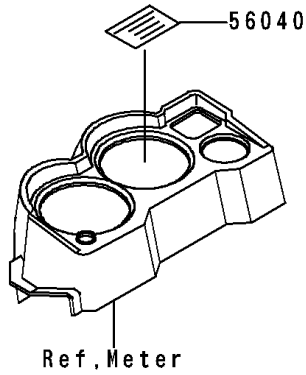

1997 Ninja® 250R PARTS DIAGRAM

Labels

F2860

1997 Ninja® 250R PARTS LIST

Labels

ITEM NAME	PART NUMBER	QUANTITY
LABEL-MANUAL,OIL&OIL FILTER (Ref # 56031)	56031-1451	1
LABEL-MANUAL,DAILY SAFETY (Ref # 56031A)	56031-1453	1
LABEL-MANUAL,CHAIN (Ref # 56031D)	56031-1972	1
LABEL-MANUAL,OIL&OIL FILTER (Ref # 56031B)	56031-1672	1
LABEL-MANUAL,DAILY SAFETY (Ref # 56031C)	56031-1675	1
LABEL-SPECIFICATION,TIRE&LOAD (Ref # 56037)	56037-1401	1
LABEL-SPECIFICATION,TIRE&LOAD (Ref # 56037A)	56037-1492	1
LABEL-WARNING,BREAK IN CAUTION (Ref # 56040)	56040-1007	1
LABEL-WARNING,EVAPO (Ref # 56040A)	56040-1121	1
LABEL-CERTIFICATION,EVAPO ROUT (Ref # 59461)	59461-1981	1