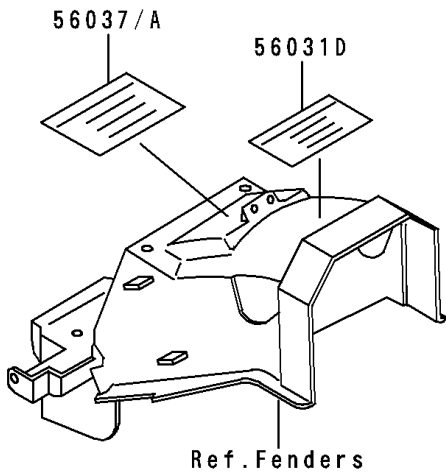

1997 Ninja® 250R PARTS DIAGRAM

Labels

F2860

1997 Ninja® 250R PARTS LIST

Labels

ITEM NAME	PART NUMBER	QUANTITY
LABEL-MANUAL,OIL&OIL FILTER (Ref # 56031)	56031-1451	1
LABEL-MANUAL,DAILY SAFETY (Ref # 56031A)	56031-1453	1
LABEL-MANUAL,CHAIN (Ref # 56031D)	56031-1972	1
LABEL-MANUAL,OIL&OIL FILTER (Ref # 56031B)	56031-1672	1
LABEL-MANUAL,DAILY SAFETY (Ref # 56031C)	56031-1675	1
LABEL-SPECIFICATION,TIRE&LOAD (Ref # 56037)	56037-1401	1
LABEL-SPECIFICATION,TIRE&LOAD (Ref # 56037A)	56037-1492	1
LABEL-WARNING,BREAK IN CAUTION (Ref # 56040)	56040-1007	1
LABEL-WARNING,EVAPO (Ref # 56040A)	56040-1121	1
LABEL-CERTIFICATION,EVAPO ROUT (Ref # 59461)	59461-1981	1