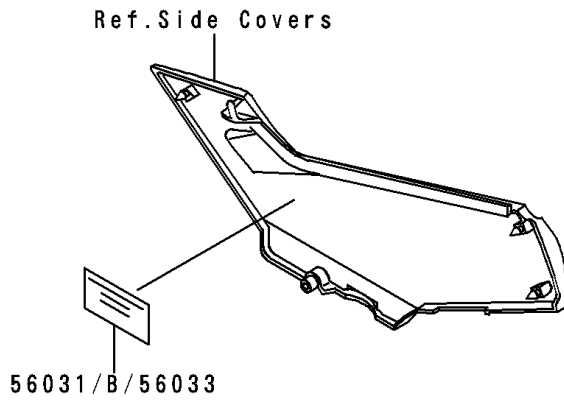

1997 Ninja® 250R PARTS DIAGRAM

Labels

F2860

1997 Ninja® 250R PARTS LIST

Labels

ITEM NAME	PART NUMBER	QUANTITY
LABEL-MANUAL,OIL&OIL FILTER (Ref # 56031)	56031-1451	1
LABEL-MANUAL,DAILY SAFETY (Ref # 56031A)	56031-1453	1
LABEL-MANUAL,CHAIN (Ref # 56031D)	56031-1972	1
LABEL-MANUAL,OIL&OIL FILTER (Ref # 56031B)	56031-1672	1
LABEL-MANUAL,DAILY SAFETY (Ref # 56031C)	56031-1675	1
LABEL-SPECIFICATION,TIRE&LOAD (Ref # 56037)	56037-1401	1
LABEL-SPECIFICATION,TIRE&LOAD (Ref # 56037A)	56037-1492	1
LABEL-WARNING,BREAK IN CAUTION (Ref # 56040)	56040-1007	1
LABEL-WARNING,EVAPO (Ref # 56040A)	56040-1121	1
LABEL-CERTIFICATION,EVAPO ROUT (Ref # 59461)	59461-1981	1