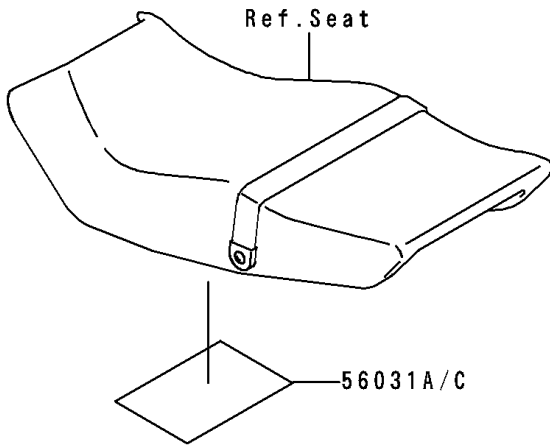

1997 Ninja® 250R PARTS DIAGRAM

Labels

F2860

1997 Ninja® 250R PARTS LIST

Labels

ITEM NAME	PART NUMBER	QUANTITY
LABEL-MANUAL,OIL&OIL FILTER (Ref # 56031)	56031-1451	1
LABEL-MANUAL,DAILY SAFETY (Ref # 56031A)	56031-1453	1
LABEL-MANUAL,CHAIN (Ref # 56031D)	56031-1972	1
LABEL-MANUAL,OIL&OIL FILTER (Ref # 56031B)	56031-1672	1
LABEL-MANUAL,DAILY SAFETY (Ref # 56031C)	56031-1675	1
LABEL-SPECIFICATION,TIRE&LOAD (Ref # 56037)	56037-1401	1
LABEL-SPECIFICATION,TIRE&LOAD (Ref # 56037A)	56037-1492	1
LABEL-WARNING,BREAK IN CAUTION (Ref # 56040)	56040-1007	1
LABEL-WARNING,EVAPO (Ref # 56040A)	56040-1121	1
LABEL-CERTIFICATION,EVAPO ROUT (Ref # 59461)	59461-1981	1