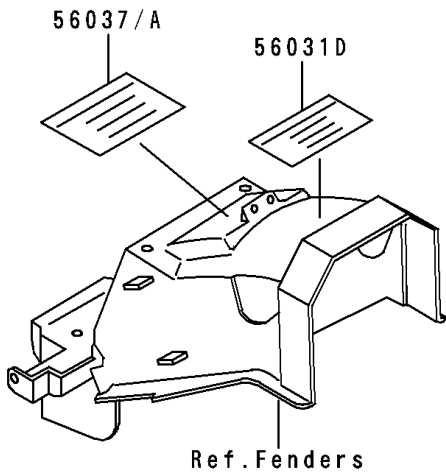

# 1998 Ninja® 250R PARTS DIAGRAM

Labels

F2860

## Labels

ITEM NAME	PART NUMBER	QUANTITY
LABEL-MANUAL,DAILY SAFETY (Ref # 56031A)	56031-1453	1
LABEL-MANUAL,CHAIN (Ref # 56031D)	56031-1972	1
LABEL-MANUAL,OIL&OIL FILTER (Ref # 56033)	56033-1082	1
LABEL-MANUAL,OIL&OIL FILTER (Ref # 56031B)	56031-1672	1
LABEL-MANUAL,DAILY SAFETY (Ref # 56031C)	56031-1675	1
LABEL-SPECIFICATION,TIRE&LOAD (Ref # 56037)	56037-1401	1
LABEL-SPECIFICATION,TIRE&LOAD (Ref # 56037A)	56037-1492	1
LABEL-WARNING,BREAK IN CAUTION (Ref # 56040)	56040-1007	1
LABEL-WARNING,EVAPO (Ref # 56040A)	56040-1121	1
LABEL-CERTIFICATION,EVAPO ROUT (Ref # 59461)	59461-1981	1