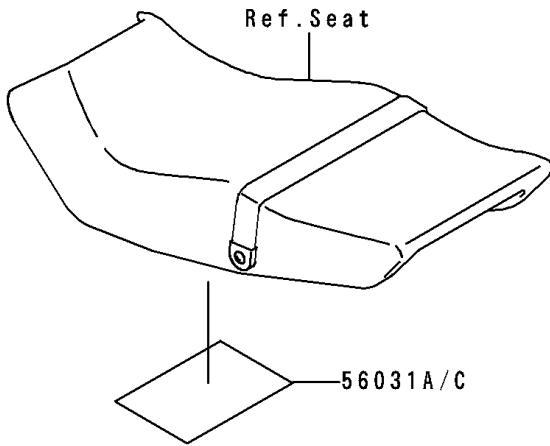

# 1998 Ninja® 250R PARTS DIAGRAM

Labels

F2860

## Labels

ITEM NAME	PART NUMBER	QUANTITY
LABEL-MANUAL,DAILY SAFETY (Ref # 56031A)	56031-1453	1
LABEL-MANUAL,CHAIN (Ref # 56031D)	56031-1972	1
LABEL-MANUAL,OIL&OIL FILTER (Ref # 56033)	56033-1082	1
LABEL-MANUAL,OIL&OIL FILTER (Ref # 56031B)	56031-1672	1
LABEL-MANUAL,DAILY SAFETY (Ref # 56031C)	56031-1675	1
LABEL-SPECIFICATION,TIRE&LOAD (Ref # 56037)	56037-1401	1
LABEL-SPECIFICATION,TIRE&LOAD (Ref # 56037A)	56037-1492	1
LABEL-WARNING,BREAK IN CAUTION (Ref # 56040)	56040-1007	1
LABEL-WARNING,EVAPO (Ref # 56040A)	56040-1121	1
LABEL-CERTIFICATION,EVAPO ROUT (Ref # 59461)	59461-1981	1