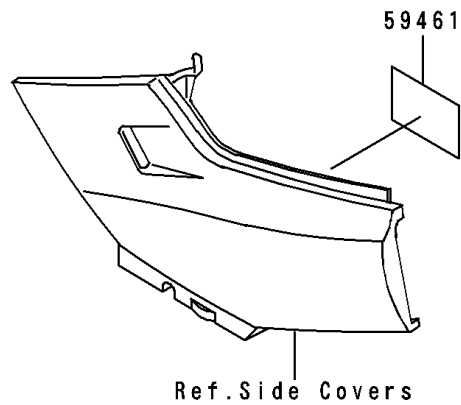

# 1998 Ninja® 250R PARTS DIAGRAM

Labels

F2860

## Labels

ITEM NAME	PART NUMBER	QUANTITY
LABEL-MANUAL,DAILY SAFETY (Ref # 56031A)	56031-1453	1
LABEL-MANUAL,CHAIN (Ref # 56031D)	56031-1972	1
LABEL-MANUAL,OIL&OIL FILTER (Ref # 56033)	56033-1082	1
LABEL-MANUAL,OIL&OIL FILTER (Ref # 56031B)	56031-1672	1
LABEL-MANUAL,DAILY SAFETY (Ref # 56031C)	56031-1675	1
LABEL-SPECIFICATION,TIRE&LOAD (Ref # 56037)	56037-1401	1
LABEL-SPECIFICATION,TIRE&LOAD (Ref # 56037A)	56037-1492	1
LABEL-WARNING,BREAK IN CAUTION (Ref # 56040)	56040-1007	1
LABEL-WARNING,EVAPO (Ref # 56040A)	56040-1121	1
LABEL-CERTIFICATION,EVAPO ROUT (Ref # 59461)	59461-1981	1