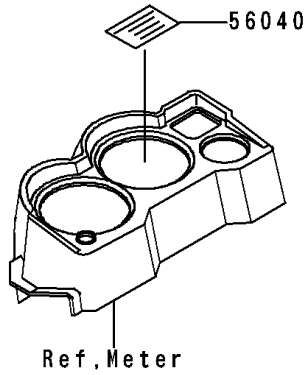

# 1998 Ninja® 250R PARTS DIAGRAM

Labels

F2860

# 1998 Ninja® 250R PARTS LIST

## Labels

ITEM NAME	PART NUMBER	QUANTITY
LABEL-MANUAL,DAILY SAFETY (Ref # 56031A)	56031-1453	1
LABEL-MANUAL,CHAIN (Ref # 56031D)	56031-1972	1
LABEL-MANUAL,OIL&OIL FILTER (Ref # 56033)	56033-1082	1
LABEL-MANUAL,OIL&OIL FILTER (Ref # 56031B)	56031-1672	1
LABEL-MANUAL,DAILY SAFETY (Ref # 56031C)	56031-1675	1
LABEL-SPECIFICATION,TIRE&LOAD (Ref # 56037)	56037-1401	1
LABEL-SPECIFICATION,TIRE&LOAD (Ref # 56037A)	56037-1492	1
LABEL-WARNING,BREAK IN CAUTION (Ref # 56040)	56040-1007	1
LABEL-WARNING,EVAPO (Ref # 56040A)	56040-1121	1
LABEL-CERTIFICATION,EVAPO ROUT (Ref # 59461)	59461-1981	1