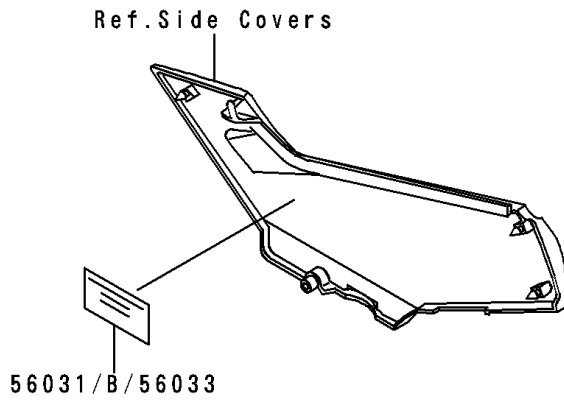

# 1998 Ninja® 250R PARTS DIAGRAM

Labels

F2860

## Labels

ITEM NAME	PART NUMBER	QUANTITY
LABEL-MANUAL,DAILY SAFETY (Ref # 56031A)	56031-1453	1
LABEL-MANUAL,CHAIN (Ref # 56031D)	56031-1972	1
LABEL-MANUAL,OIL&OIL FILTER (Ref # 56033)	56033-1082	1
LABEL-MANUAL,OIL&OIL FILTER (Ref # 56031B)	56031-1672	1
LABEL-MANUAL,DAILY SAFETY (Ref # 56031C)	56031-1675	1
LABEL-SPECIFICATION,TIRE&LOAD (Ref # 56037)	56037-1401	1
LABEL-SPECIFICATION,TIRE&LOAD (Ref # 56037A)	56037-1492	1
LABEL-WARNING,BREAK IN CAUTION (Ref # 56040)	56040-1007	1
LABEL-WARNING,EVAPO (Ref # 56040A)	56040-1121	1
LABEL-CERTIFICATION,EVAPO ROUT (Ref # 59461)	59461-1981	1