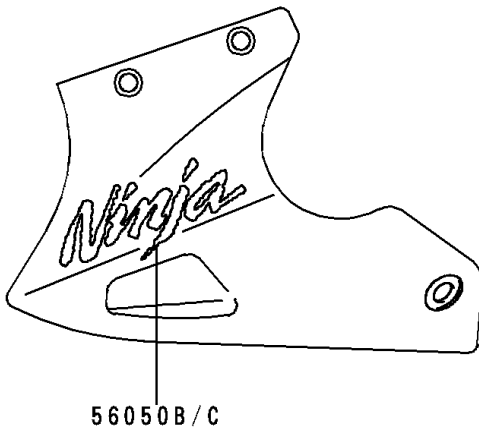

# 1996 Ninja® 250R PARTS DIAGRAM

Decals(Ebony)(EX250-F10)

F2861

# 1996 Ninja® 250R PARTS LIST

Decals(Ebony)(EX250-F10)

ITEM NAME	PART NUMBER	QUANTITY
MARK,WINDSHIELD (Ref # 56050)	56050-1054	1
MARK,KAWASAKI (Ref # 56050A)	56050-1876	2
MARK,NINJA,LWR COWLING,LH (Ref # 56050B)	56050-1877	1
MARK,NINJA,LWR COWLING,RH (Ref # 56050C)	56050-1878	1
PATTERN,FUEL TANK,LH (Ref # 56060)	56060-1369	1
PATTERN,FUEL TANK,RH (Ref # 56060A)	56060-1370	1
PATTERN,SIDE COVER,LH (Ref # 56060B)	56060-1371	1
PATTERN,SIDE COVER,RH (Ref # 56060C)	56060-1372	1
PATTERN,SEAT COVER,LH (Ref # 56060D)	56060-1373	1
PATTERN,SEAT COVER,RH (Ref # 56060E)	56060-1374	1
PATTERN,UPP COWLING,UPP,LH (Ref # 56060F)	56060-1375	1
PATTERN,UPP COWLING,UPP,RH (Ref # 56060G)	56060-1376	1
PATTERN,UPP COWLING,CNT,LH (Ref # 56060H)	56060-1377	1
PATTERN,UPP COWLING,CNT,RH (Ref # 56060I)	56060-1378	1
PATTERN,UPP COWLING,LWR,LH (Ref # 56060J)	56060-1379	1
PATTERN,UPP COWLING,LWR,RH (Ref # 56060K)	56060-1380	1