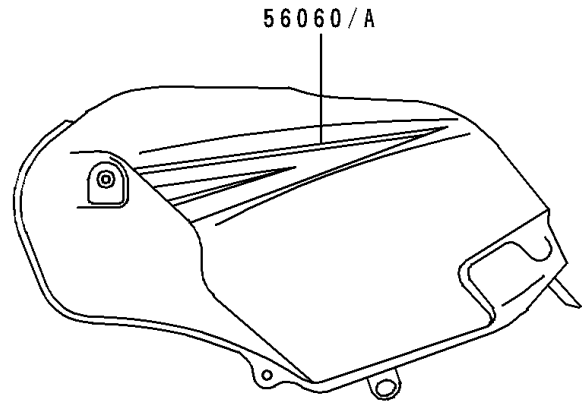

# 1996 Ninja® 250R PARTS DIAGRAM

Decals(Ebony)(EX250-F10)

F2861

# 1996 Ninja® 250R PARTS LIST

Decals(Ebony)(EX250-F10)

ITEM NAME	PART NUMBER	QUANTITY
MARK,WINDSHIELD (Ref # 56050)	56050-1054	1
MARK,KAWASAKI (Ref # 56050A)	56050-1876	2
MARK,NINJA,LWR COWLING,LH (Ref # 56050B)	56050-1877	1
MARK,NINJA,LWR COWLING,RH (Ref # 56050C)	56050-1878	1
PATTERN,FUEL TANK,LH (Ref # 56060)	56060-1369	1
PATTERN,FUEL TANK,RH (Ref # 56060A)	56060-1370	1
PATTERN,SIDE COVER,LH (Ref # 56060B)	56060-1371	1
PATTERN,SIDE COVER,RH (Ref # 56060C)	56060-1372	1
PATTERN,SEAT COVER,LH (Ref # 56060D)	56060-1373	1
PATTERN,SEAT COVER,RH (Ref # 56060E)	56060-1374	1
PATTERN,UPP COWLING,UPP,LH (Ref # 56060F)	56060-1375	1
PATTERN,UPP COWLING,UPP,RH (Ref # 56060G)	56060-1376	1
PATTERN,UPP COWLING,CNT,LH (Ref # 56060H)	56060-1377	1
PATTERN,UPP COWLING,CNT,RH (Ref # 56060I)	56060-1378	1
PATTERN,UPP COWLING,LWR,LH (Ref # 56060J)	56060-1379	1
PATTERN,UPP COWLING,LWR,RH (Ref # 56060K)	56060-1380	1