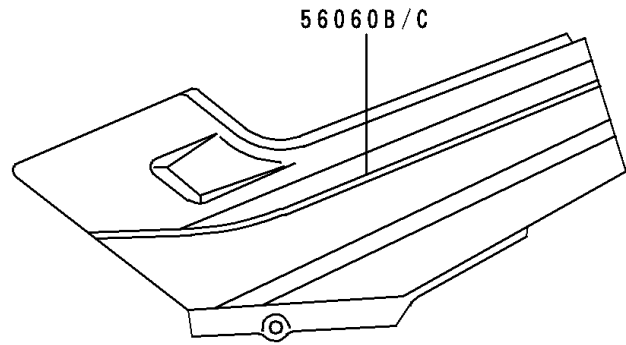

# 1996 Ninja® 250R PARTS DIAGRAM

Decals(Ebony)(EX250-F10)

F2861

# 1996 Ninja® 250R PARTS LIST

Decals(Ebony)(EX250-F10)

ITEM NAME	PART NUMBER	QUANTITY
MARK,WINDSHIELD (Ref # 56050)	56050-1054	1
MARK,KAWASAKI (Ref # 56050A)	56050-1876	2
MARK,NINJA,LWR COWLING,LH (Ref # 56050B)	56050-1877	1
MARK,NINJA,LWR COWLING,RH (Ref # 56050C)	56050-1878	1
PATTERN,FUEL TANK,LH (Ref # 56060)	56060-1369	1
PATTERN,FUEL TANK,RH (Ref # 56060A)	56060-1370	1
PATTERN,SIDE COVER,LH (Ref # 56060B)	56060-1371	1
PATTERN,SIDE COVER,RH (Ref # 56060C)	56060-1372	1
PATTERN,SEAT COVER,LH (Ref # 56060D)	56060-1373	1
PATTERN,SEAT COVER,RH (Ref # 56060E)	56060-1374	1
PATTERN,UPP COWLING,UPP,LH (Ref # 56060F)	56060-1375	1
PATTERN,UPP COWLING,UPP,RH (Ref # 56060G)	56060-1376	1
PATTERN,UPP COWLING,CNT,LH (Ref # 56060H)	56060-1377	1
PATTERN,UPP COWLING,CNT,RH (Ref # 56060I)	56060-1378	1
PATTERN,UPP COWLING,LWR,LH (Ref # 56060J)	56060-1379	1
PATTERN,UPP COWLING,LWR,RH (Ref # 56060K)	56060-1380	1