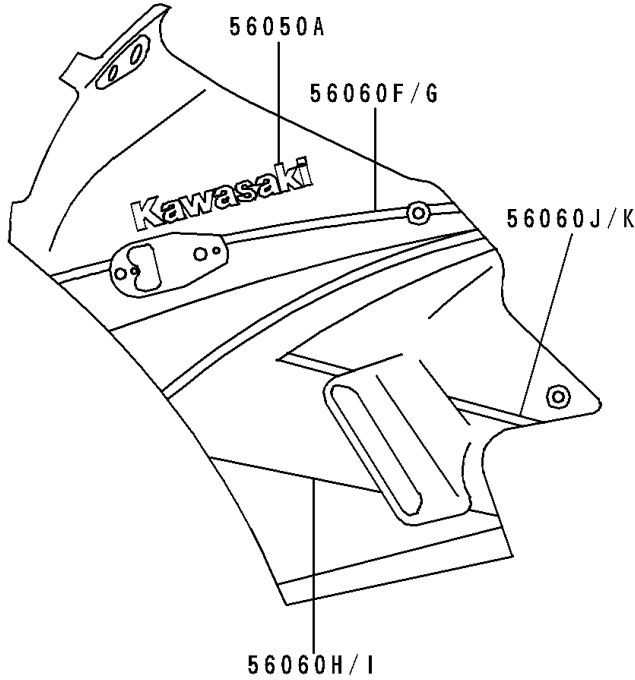

# 1996 Ninja® 250R PARTS DIAGRAM

Decals(Ebony)(EX250-F10)

F2861

# 1996 Ninja® 250R PARTS LIST

Decals(Ebony)(EX250-F10)

ITEM NAME	PART NUMBER	QUANTITY
MARK,WINDSHIELD (Ref # 56050)	56050-1054	1
MARK,KAWASAKI (Ref # 56050A)	56050-1876	2
MARK,NINJA,LWR COWLING,LH (Ref # 56050B)	56050-1877	1
MARK,NINJA,LWR COWLING,RH (Ref # 56050C)	56050-1878	1
PATTERN,FUEL TANK,LH (Ref # 56060)	56060-1369	1
PATTERN,FUEL TANK,RH (Ref # 56060A)	56060-1370	1
PATTERN,SIDE COVER,LH (Ref # 56060B)	56060-1371	1
PATTERN,SIDE COVER,RH (Ref # 56060C)	56060-1372	1
PATTERN,SEAT COVER,LH (Ref # 56060D)	56060-1373	1
PATTERN,SEAT COVER,RH (Ref # 56060E)	56060-1374	1
PATTERN,UPP COWLING,UPP,LH (Ref # 56060F)	56060-1375	1
PATTERN,UPP COWLING,UPP,RH (Ref # 56060G)	56060-1376	1
PATTERN,UPP COWLING,CNT,LH (Ref # 56060H)	56060-1377	1
PATTERN,UPP COWLING,CNT,RH (Ref # 56060I)	56060-1378	1
PATTERN,UPP COWLING,LWR,LH (Ref # 56060J)	56060-1379	1
PATTERN,UPP COWLING,LWR,RH (Ref # 56060K)	56060-1380	1