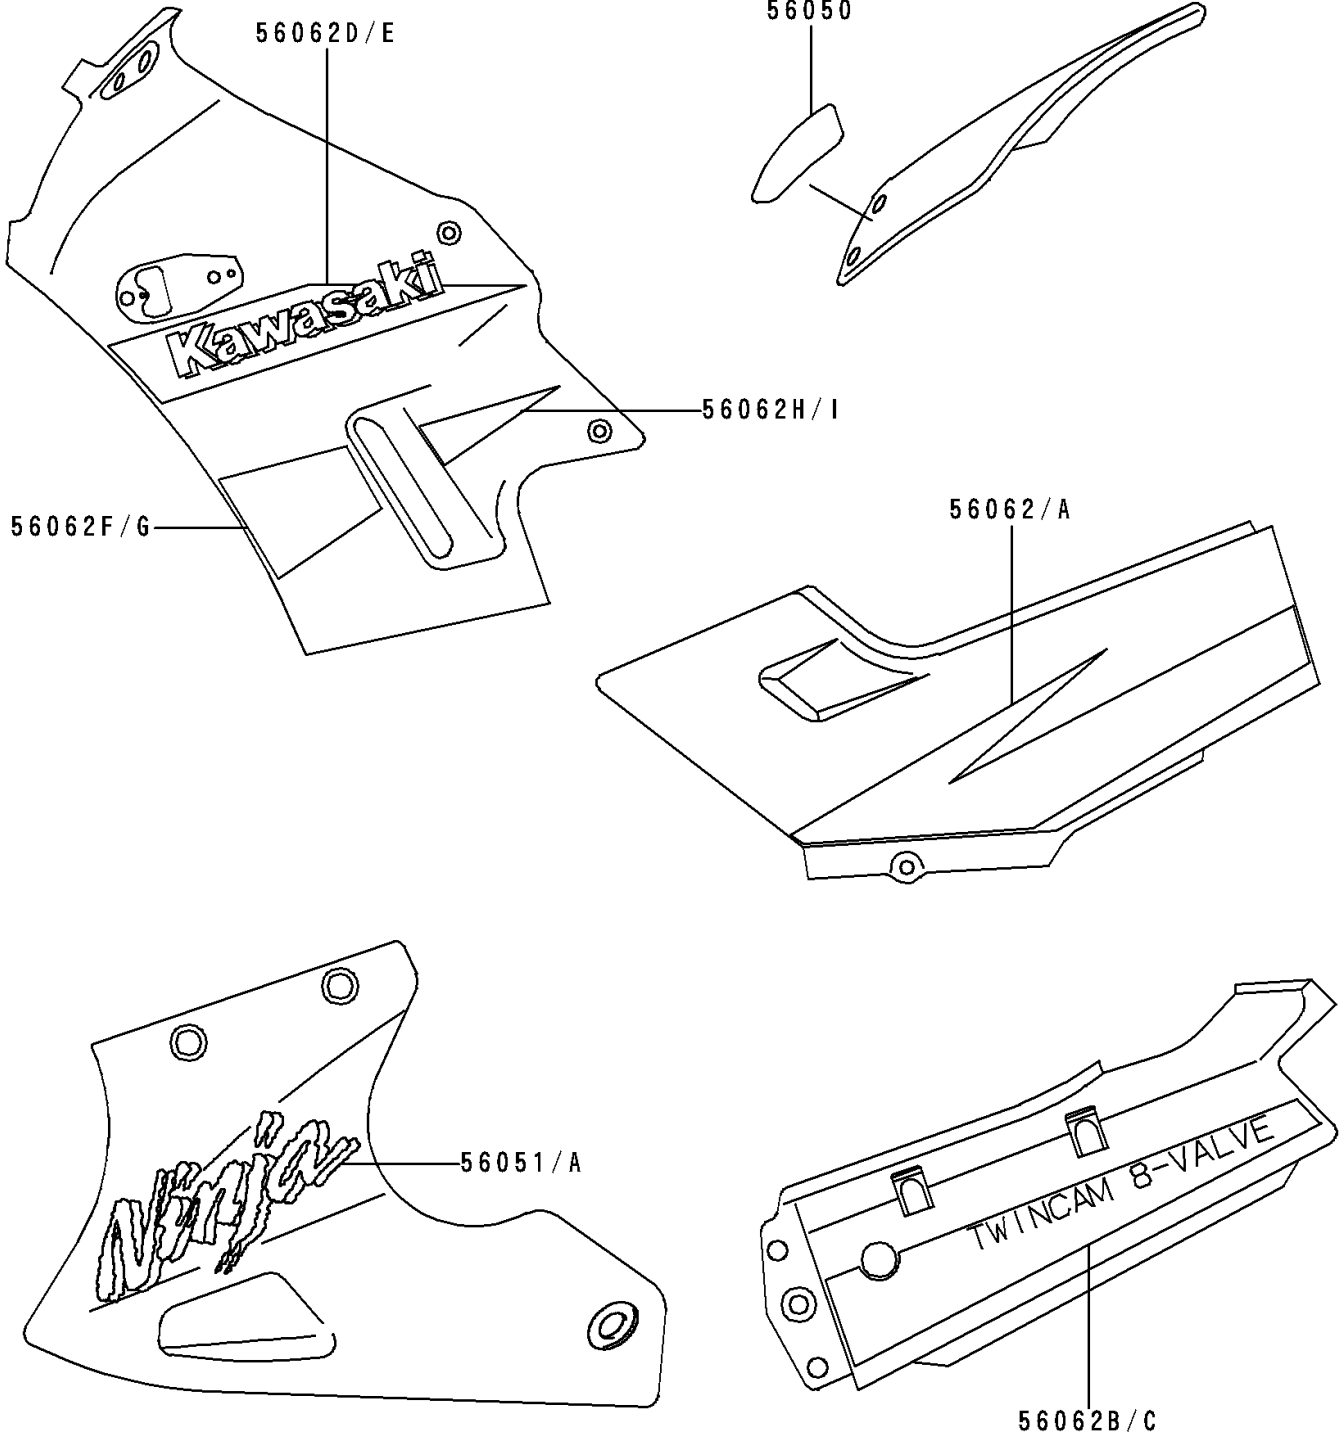

2000 Ninja® 250R PARTS DIAGRAM

Decals(Green)(EX250-F13/14)

F2861C

2000 Ninja® 250R PARTS LIST

Decals(Green)(EX250-F13/14)

ITEM NAME	PART NUMBER	QUANTITY
MARK,WINDSHIELD (Ref # 56050)	56050-1054	1
MARK,LWR COWLING,LH,NINJA (Ref # 56051)	56051-1869	1
MARK,LWR COWLING,RH,NINJA (Ref # 56051A)	56051-1870	1
PATTERN,SIDE COVER,LH (Ref # 56062)	56062-1538	1
PATTERN,SIDE COVER,RH (Ref # 56062A)	56062-1539	1
PATTERN,SEAT COVER,LH (Ref # 56062B)	56062-1540	1
PATTERN,SEAT COVER,RH (Ref # 56062C)	56062-1541	1
PATTERN,UPP COWLING,LH (Ref # 56062D)	56062-1542	1
PATTERN,UPP COWLING,RH (Ref # 56062E)	56062-1543	1
PATTERN,UPP COWLING,LWR,FR,LH (Ref # 56062F)	56062-1544	1
PATTERN,UPP COWLING,LWR,FR,RH (Ref # 56062G)	56062-1545	1
PATTERN,UPP COWLING,LWR,RR,LH (Ref # 56062H)	56062-1546	1
PATTERN,UPP COWLING,LWR,RR,RH (Ref # 56062I)	56062-1547	1