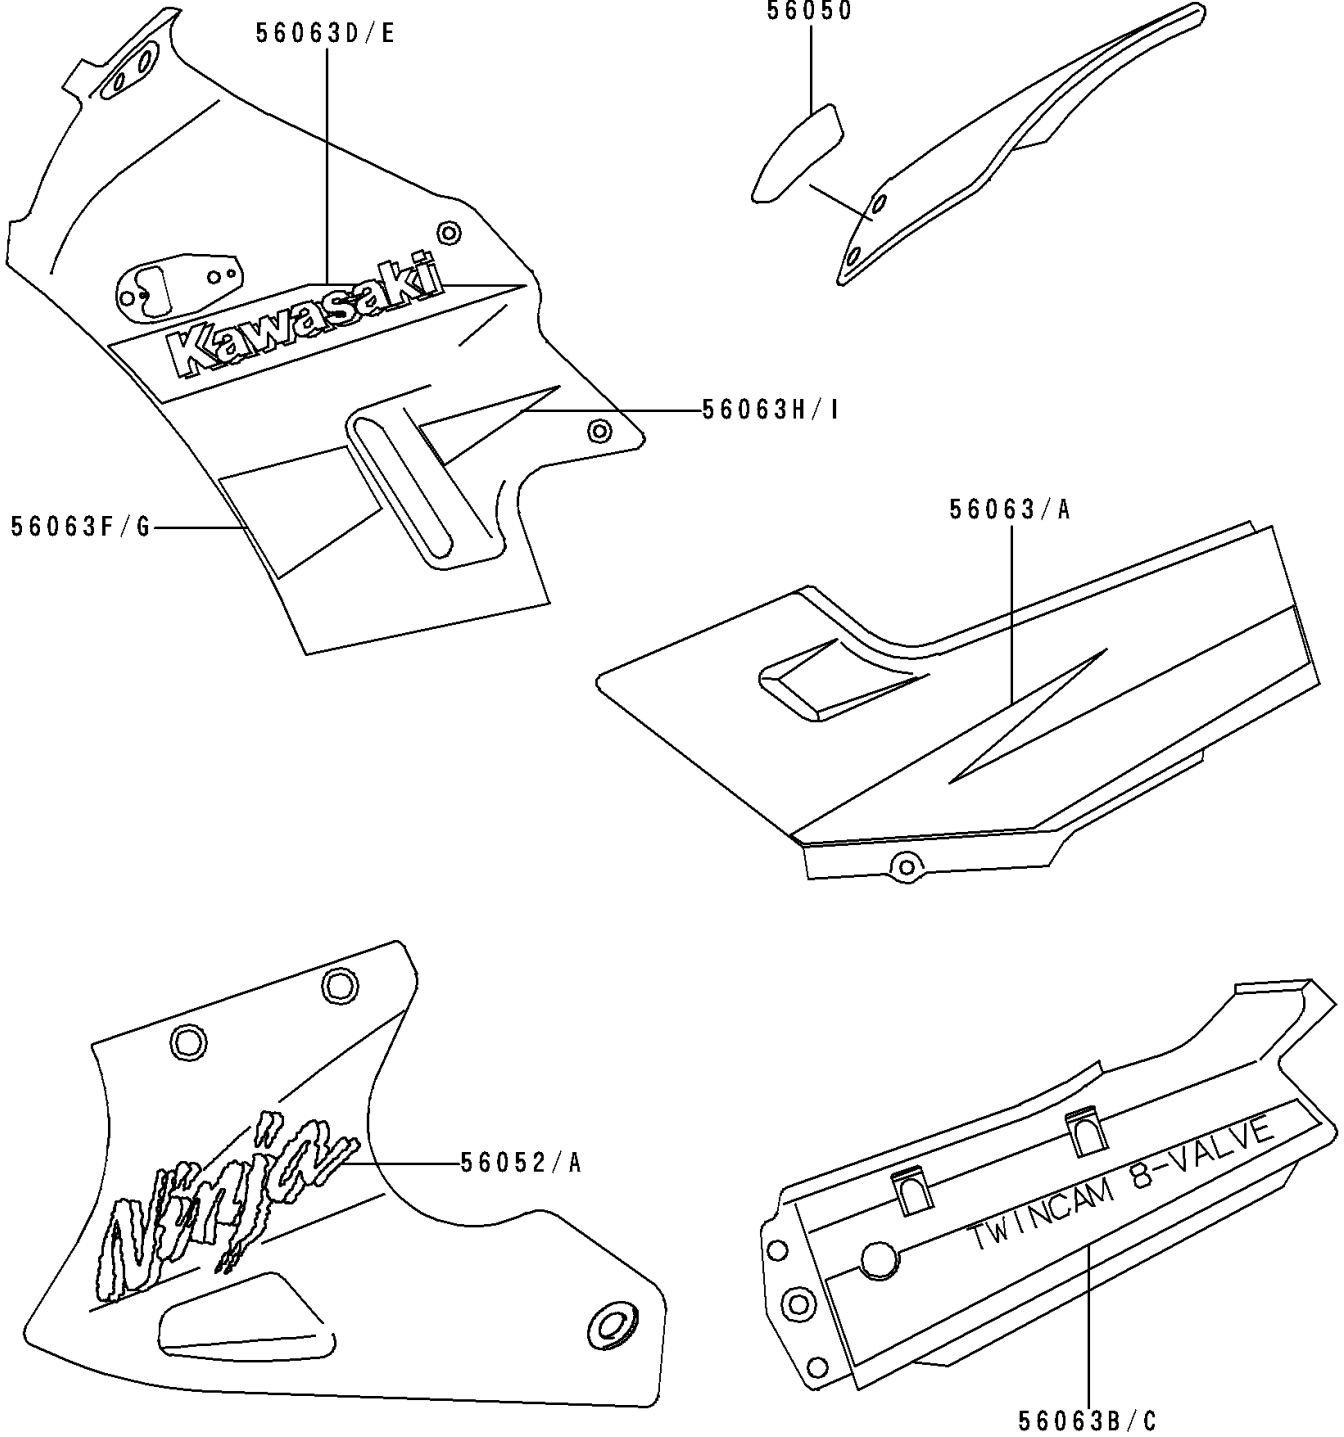

2000 Ninja® 250R PARTS DIAGRAM

Decals(Red)(EX250-F14)

F2861D

2000 Ninja® 250R PARTS LIST

Decals(Red)(EX250-F14)

ITEM NAME	PART NUMBER	QUANTITY
MARK,WINDSHIELD (Ref # 56050)	56050-1054	1
MARK,LWR COWLING,LH,NINJA (Ref # 56052)	56052-1131	1
MARK,LWR COWLING,RH,NINJA (Ref # 56052A)	56052-1132	1
PATTERN,SIDE COVER,LH (Ref # 56063)	56063-1251	1
PATTERN,SIDE COVER,RH (Ref # 56063A)	56063-1252	1
PATTERN,SEAT COVER,LH (Ref # 56063B)	56063-1253	1
PATTERN,SEAT COVER,RH (Ref # 56063C)	56063-1254	1
PATTERN,UPP COWLING,LH (Ref # 56063D)	56063-1255	1
PATTERN,UPP COWLING,RH (Ref # 56063E)	56063-1256	1
PATTERN,UPP COWLING,LWR,FR,LH (Ref # 56063F)	56063-1257	1
PATTERN,UPP COWLING,LWR,FR,RH (Ref # 56063G)	56063-1258	1
PATTERN,UPP COWLING,LWR,RR,LH (Ref # 56063H)	56063-1259	1
PATTERN,UPP COWLING,LWR,RR,RH (Ref # 56063I)	56063-1260	1