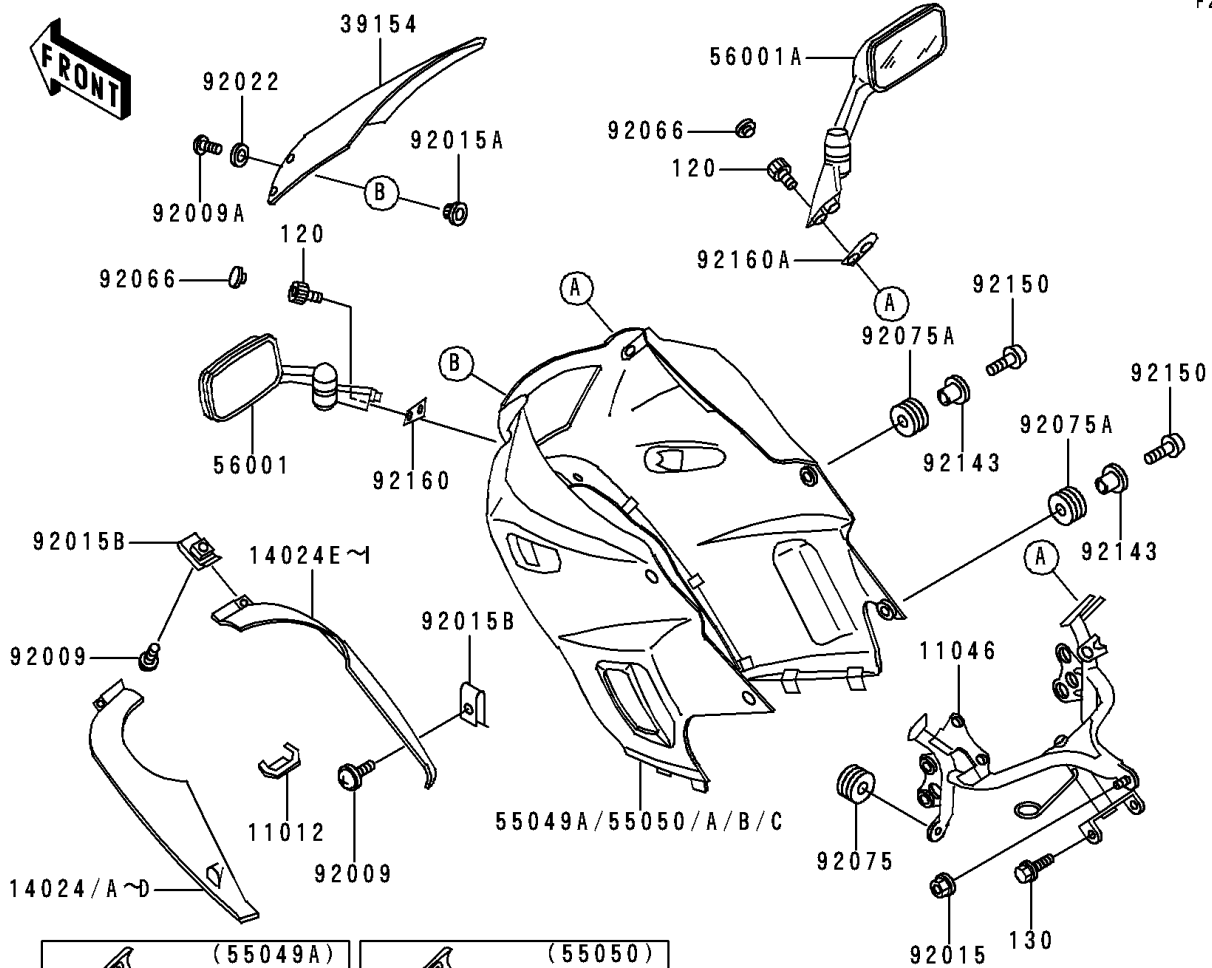

# 1996 Ninja® 250R PARTS DIAGRAM

Cowling

F2871

# 1996 Ninja® 250R PARTS LIST

## Cowling

ITEM NAME	PART NUMBER	QUANTITY
CAP,RADIATOR COVER (Ref # 11012)	11012-1587	1
BRACKET,COWLING STAY (Ref # 11046)	11046-1289	1
COVER,RADIATOR,LH,EBONY (Ref # 14024A)	14024-1580-ER	1
COVER,RADIATOR,RH,EBONY (Ref # 14024F)	14024-1581-ER	1
WINDSHIELD (Ref # 39154)	39154-1083	1
COWLING.,UPP,EBONY (Ref # 55049A)	55049-5133-H8	1
MIRROR-ASSY,LH (Ref # 56001)	56001-1337	1
MIRROR-ASSY,RH (Ref # 56001A)	56001-1338	1
SCREW,6X18,BLACK (Ref # 92009)	92009-1181	4
SCREW,5X12 (Ref # 92009A)	92009-1652	6
NUT,CAP,8MM,BLACK (Ref # 92015)	92015-1174	1
NUT,5MM,COWLING (Ref # 92015A)	92015-1343	6
NUT,6MM (Ref # 92015B)	92015-1602	4
WASHER,NYLON,5.3X11.5X1.5 (Ref # 92022)	92022-1521	6
PLUG (Ref # 92066)	92066-1312	2
DAMPER (Ref # 92075)	92075-1067	2
DAMPER (Ref # 92075A)	92075-1634	4
BOLT-SOCKET,8X40,BLACK (Ref # 120)	120S0840	2
BOLT-FLANGED (Ref # 130)	130J0610	2
COLLAR,BLACK (Ref # 92143)	92143-1226	4
BOLT,SOCKET,6X18 (Ref # 92150)	92150-1553	4
DAMPER,MIRROR,LH (Ref # 92160)	92160-1060	1
DAMPER,MIRROR,RH (Ref # 92160A)	92160-1061	1