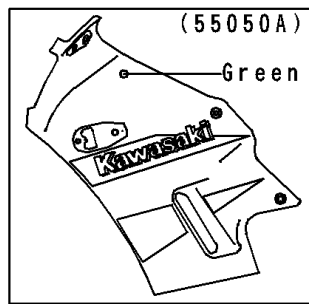

# 1996 Ninja® 250R PARTS DIAGRAM

Cowling

F2871