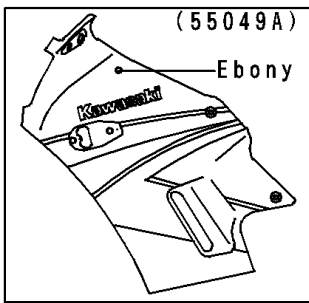

# 1996 Ninja® 250R PARTS DIAGRAM

Cowling

F2871