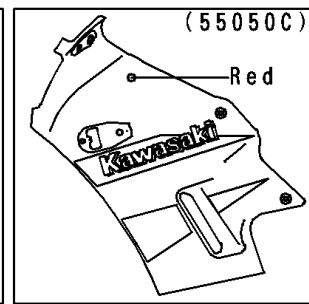

# 1996 Ninja® 250R PARTS DIAGRAM

Cowling

F2871