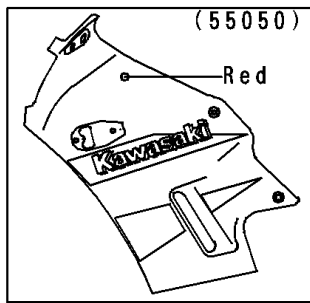

# 1996 Ninja® 250R PARTS DIAGRAM

Cowling

F2871