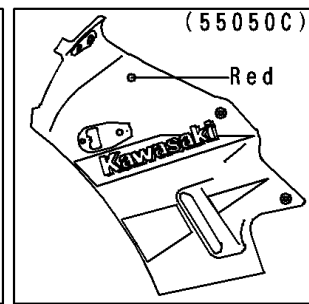

1997 Ninja® 250R PARTS DIAGRAM

Cowling

F2871

1997 Ninja® 250R PARTS LIST

Cowling

ITEM NAME	PART NUMBER	QUANTITY
CAP,RADIATOR COVER (Ref # 11012)	11012-1587	1
BRACKET,COWLING STAY (Ref # 11046)	11046-1289	1
COVER,RADIATOR,LH,F.RED (Ref # 14024)	14024-1580-B1	1
COVER,RADIATOR,RH,F.RED (Ref # 14024E)	14024-1581-B1	1
WINDSHIELD (Ref # 39154)	39154-1083	1
COWLING-ASSY.,UPP,F.RED (Ref # 55050)	55050-5049-B1	1
MIRROR-ASSY,LH (Ref # 56001)	56001-1337	1
MIRROR-ASSY,RH (Ref # 56001A)	56001-1338	1
SCREW,6X18,BLACK (Ref # 92009)	92009-1181	4
SCREW,5X12 (Ref # 92009A)	92009-1652	6
NUT,CAP,8MM,BLACK (Ref # 92015)	92015-1174	1
NUT,5MM,COWLING (Ref # 92015A)	92015-1343	6
NUT,6MM (Ref # 92015B)	92015-1602	4
WASHER,NYLON,5.3X11.5X1.5 (Ref # 92022)	92022-1521	6
PLUG (Ref # 92066)	92066-1312	2
DAMPER (Ref # 92075)	92075-1067	2
DAMPER (Ref # 92075A)	92075-1634	4
BOLT-SOCKET,8X40,BLACK (Ref # 120)	120S0840	2
BOLT-FLANGED (Ref # 130)	130J0610	2
COLLAR,BLACK (Ref # 92143)	92143-1226	4
BOLT,SOCKET,6X18 (Ref # 92150)	92150-1553	4
DAMPER,MIRROR,LH (Ref # 92160)	92160-1060	1
DAMPER,MIRROR,RH (Ref # 92160A)	92160-1061	1