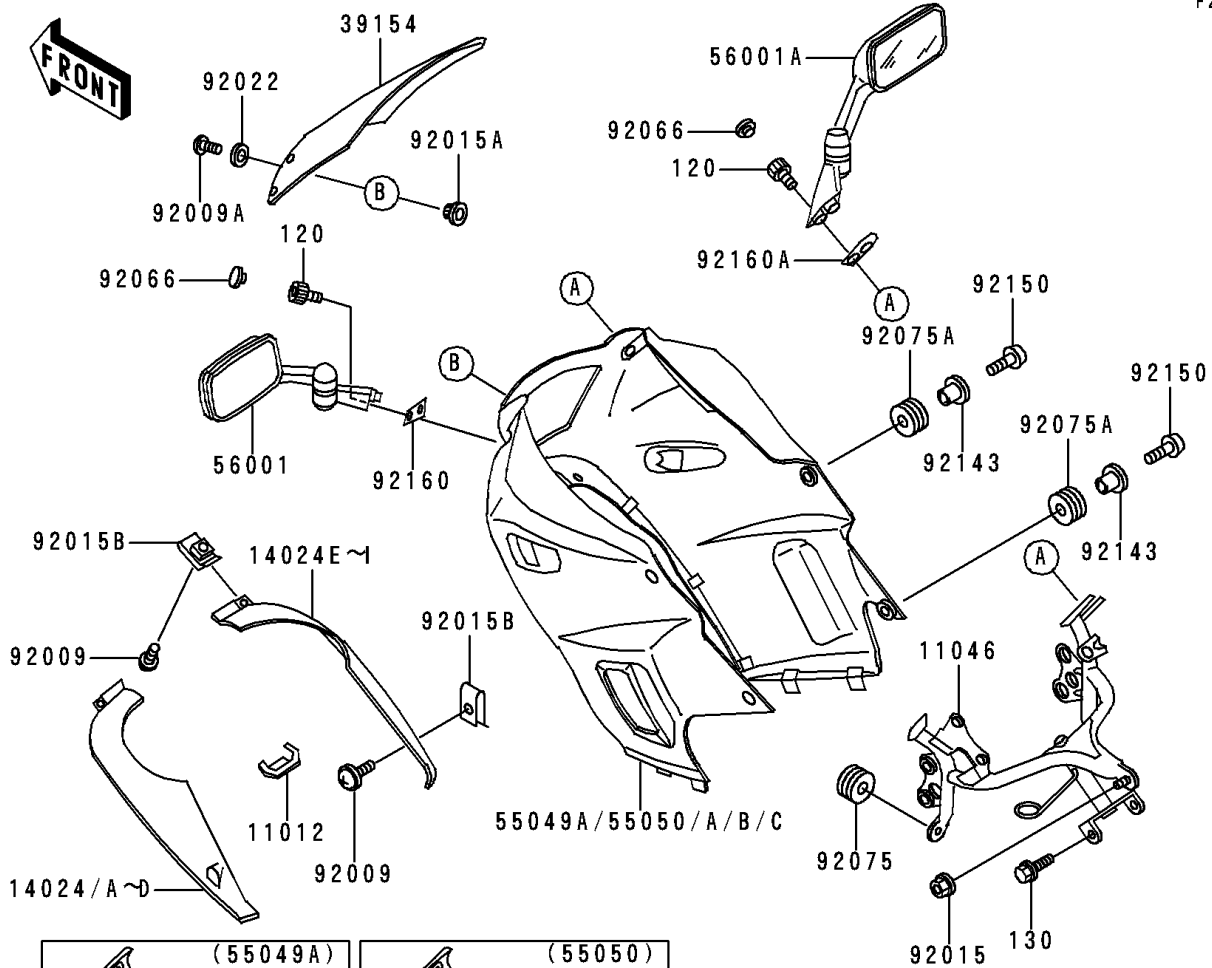

1997 Ninja® 250R PARTS DIAGRAM

Cowling

F2871

1997 Ninja® 250R PARTS LIST

Cowling

ITEM NAME	PART NUMBER	QUANTITY
CAP,RADIATOR COVER (Ref # 11012)	11012-1587	1
BRACKET,COWLING STAY (Ref # 11046)	11046-1289	1
COVER,RADIATOR,LH,F.RED (Ref # 14024)	14024-1580-B1	1
COVER,RADIATOR,RH,F.RED (Ref # 14024E)	14024-1581-B1	1
WINDSHIELD (Ref # 39154)	39154-1083	1
COWLING-ASSY.,UPP,F.RED (Ref # 55050)	55050-5049-B1	1
MIRROR-ASSY,LH (Ref # 56001)	56001-1337	1
MIRROR-ASSY,RH (Ref # 56001A)	56001-1338	1
SCREW,6X18,BLACK (Ref # 92009)	92009-1181	4
SCREW,5X12 (Ref # 92009A)	92009-1652	6
NUT,CAP,8MM,BLACK (Ref # 92015)	92015-1174	1
NUT,5MM,COWLING (Ref # 92015A)	92015-1343	6
NUT,6MM (Ref # 92015B)	92015-1602	4
WASHER,NYLON,5.3X11.5X1.5 (Ref # 92022)	92022-1521	6
PLUG (Ref # 92066)	92066-1312	2
DAMPER (Ref # 92075)	92075-1067	2
DAMPER (Ref # 92075A)	92075-1634	4
BOLT-SOCKET,8X40,BLACK (Ref # 120)	120S0840	2
BOLT-FLANGED (Ref # 130)	130J0610	2
COLLAR,BLACK (Ref # 92143)	92143-1226	4
BOLT,SOCKET,6X18 (Ref # 92150)	92150-1553	4
DAMPER,MIRROR,LH (Ref # 92160)	92160-1060	1
DAMPER,MIRROR,RH (Ref # 92160A)	92160-1061	1