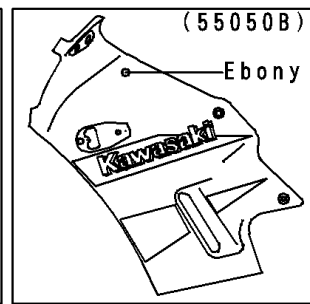

1997 Ninja® 250R PARTS DIAGRAM

Cowling

F2871

1997 Ninja® 250R PARTS LIST

Cowling

ITEM NAME	PART NUMBER	QUANTITY
CAP,RADIATOR COVER (Ref # 11012)	11012-1587	1
BRACKET,COWLING STAY (Ref # 11046)	11046-1289	1
COVER,RADIATOR,LH,F.RED (Ref # 14024)	14024-1580-B1	1
COVER,RADIATOR,RH,F.RED (Ref # 14024E)	14024-1581-B1	1
WINDSHIELD (Ref # 39154)	39154-1083	1
COWLING-ASSY.,UPP,F.RED (Ref # 55050)	55050-5049-B1	1
MIRROR-ASSY,LH (Ref # 56001)	56001-1337	1
MIRROR-ASSY,RH (Ref # 56001A)	56001-1338	1
SCREW,6X18,BLACK (Ref # 92009)	92009-1181	4
SCREW,5X12 (Ref # 92009A)	92009-1652	6
NUT,CAP,8MM,BLACK (Ref # 92015)	92015-1174	1
NUT,5MM,COWLING (Ref # 92015A)	92015-1343	6
NUT,6MM (Ref # 92015B)	92015-1602	4
WASHER,NYLON,5.3X11.5X1.5 (Ref # 92022)	92022-1521	6
PLUG (Ref # 92066)	92066-1312	2
DAMPER (Ref # 92075)	92075-1067	2
DAMPER (Ref # 92075A)	92075-1634	4
BOLT-SOCKET,8X40,BLACK (Ref # 120)	120S0840	2
BOLT-FLANGED (Ref # 130)	130J0610	2
COLLAR,BLACK (Ref # 92143)	92143-1226	4
BOLT,SOCKET,6X18 (Ref # 92150)	92150-1553	4
DAMPER,MIRROR,LH (Ref # 92160)	92160-1060	1
DAMPER,MIRROR,RH (Ref # 92160A)	92160-1061	1