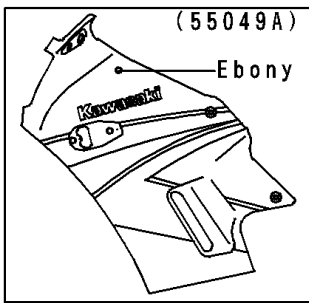

1997 Ninja® 250R PARTS DIAGRAM

Cowling

F2871

1997 Ninja® 250R PARTS LIST

Cowling

ITEM NAME	PART NUMBER	QUANTITY
CAP,RADIATOR COVER (Ref # 11012)	11012-1587	1
BRACKET,COWLING STAY (Ref # 11046)	11046-1289	1
COVER,RADIATOR,LH,F.RED (Ref # 14024)	14024-1580-B1	1
COVER,RADIATOR,RH,F.RED (Ref # 14024E)	14024-1581-B1	1
WINDSHIELD (Ref # 39154)	39154-1083	1
COWLING-ASSY.,UPP,F.RED (Ref # 55050)	55050-5049-B1	1
MIRROR-ASSY,LH (Ref # 56001)	56001-1337	1
MIRROR-ASSY,RH (Ref # 56001A)	56001-1338	1
SCREW,6X18,BLACK (Ref # 92009)	92009-1181	4
SCREW,5X12 (Ref # 92009A)	92009-1652	6
NUT,CAP,8MM,BLACK (Ref # 92015)	92015-1174	1
NUT,5MM,COWLING (Ref # 92015A)	92015-1343	6
NUT,6MM (Ref # 92015B)	92015-1602	4
WASHER,NYLON,5.3X11.5X1.5 (Ref # 92022)	92022-1521	6
PLUG (Ref # 92066)	92066-1312	2
DAMPER (Ref # 92075)	92075-1067	2
DAMPER (Ref # 92075A)	92075-1634	4
BOLT-SOCKET,8X40,BLACK (Ref # 120)	120S0840	2
BOLT-FLANGED (Ref # 130)	130J0610	2
COLLAR,BLACK (Ref # 92143)	92143-1226	4
BOLT,SOCKET,6X18 (Ref # 92150)	92150-1553	4
DAMPER,MIRROR,LH (Ref # 92160)	92160-1060	1
DAMPER,MIRROR,RH (Ref # 92160A)	92160-1061	1