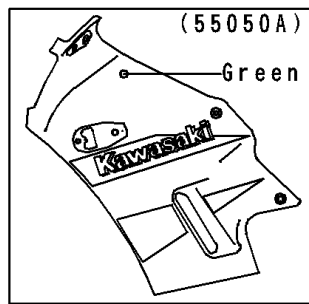

1997 Ninja® 250R PARTS DIAGRAM

Cowling

F2871

1997 Ninja® 250R PARTS LIST

Cowling

ITEM NAME	PART NUMBER	QUANTITY
CAP,RADIATOR COVER (Ref # 11012)	11012-1587	1
BRACKET,COWLING STAY (Ref # 11046)	11046-1289	1
COVER,RADIATOR,LH,F.RED (Ref # 14024)	14024-1580-B1	1
COVER,RADIATOR,RH,F.RED (Ref # 14024E)	14024-1581-B1	1
WINDSHIELD (Ref # 39154)	39154-1083	1
COWLING-ASSY.,UPP,F.RED (Ref # 55050)	55050-5049-B1	1
MIRROR-ASSY,LH (Ref # 56001)	56001-1337	1
MIRROR-ASSY,RH (Ref # 56001A)	56001-1338	1
SCREW,6X18,BLACK (Ref # 92009)	92009-1181	4
SCREW,5X12 (Ref # 92009A)	92009-1652	6
NUT,CAP,8MM,BLACK (Ref # 92015)	92015-1174	1
NUT,5MM,COWLING (Ref # 92015A)	92015-1343	6
NUT,6MM (Ref # 92015B)	92015-1602	4
WASHER,NYLON,5.3X11.5X1.5 (Ref # 92022)	92022-1521	6
PLUG (Ref # 92066)	92066-1312	2
DAMPER (Ref # 92075)	92075-1067	2
DAMPER (Ref # 92075A)	92075-1634	4
BOLT-SOCKET,8X40,BLACK (Ref # 120)	120S0840	2
BOLT-FLANGED (Ref # 130)	130J0610	2
COLLAR,BLACK (Ref # 92143)	92143-1226	4
BOLT,SOCKET,6X18 (Ref # 92150)	92150-1553	4
DAMPER,MIRROR,LH (Ref # 92160)	92160-1060	1
DAMPER,MIRROR,RH (Ref # 92160A)	92160-1061	1