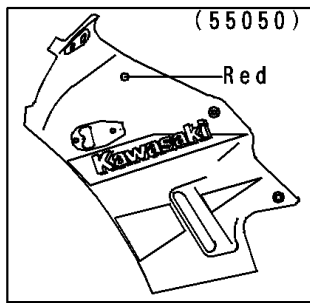

1997 Ninja® 250R PARTS DIAGRAM

Cowling

F2871

1997 Ninja® 250R PARTS LIST

Cowling

ITEM NAME	PART NUMBER	QUANTITY
CAP,RADIATOR COVER (Ref # 11012)	11012-1587	1
BRACKET,COWLING STAY (Ref # 11046)	11046-1289	1
COVER,RADIATOR,LH,F.RED (Ref # 14024)	14024-1580-B1	1
COVER,RADIATOR,RH,F.RED (Ref # 14024E)	14024-1581-B1	1
WINDSHIELD (Ref # 39154)	39154-1083	1
COWLING-ASSY.,UPP,F.RED (Ref # 55050)	55050-5049-B1	1
MIRROR-ASSY,LH (Ref # 56001)	56001-1337	1
MIRROR-ASSY,RH (Ref # 56001A)	56001-1338	1
SCREW,6X18,BLACK (Ref # 92009)	92009-1181	4
SCREW,5X12 (Ref # 92009A)	92009-1652	6
NUT,CAP,8MM,BLACK (Ref # 92015)	92015-1174	1
NUT,5MM,COWLING (Ref # 92015A)	92015-1343	6
NUT,6MM (Ref # 92015B)	92015-1602	4
WASHER,NYLON,5.3X11.5X1.5 (Ref # 92022)	92022-1521	6
PLUG (Ref # 92066)	92066-1312	2
DAMPER (Ref # 92075)	92075-1067	2
DAMPER (Ref # 92075A)	92075-1634	4
BOLT-SOCKET,8X40,BLACK (Ref # 120)	120S0840	2
BOLT-FLANGED (Ref # 130)	130J0610	2
COLLAR,BLACK (Ref # 92143)	92143-1226	4
BOLT,SOCKET,6X18 (Ref # 92150)	92150-1553	4
DAMPER,MIRROR,LH (Ref # 92160)	92160-1060	1
DAMPER,MIRROR,RH (Ref # 92160A)	92160-1061	1