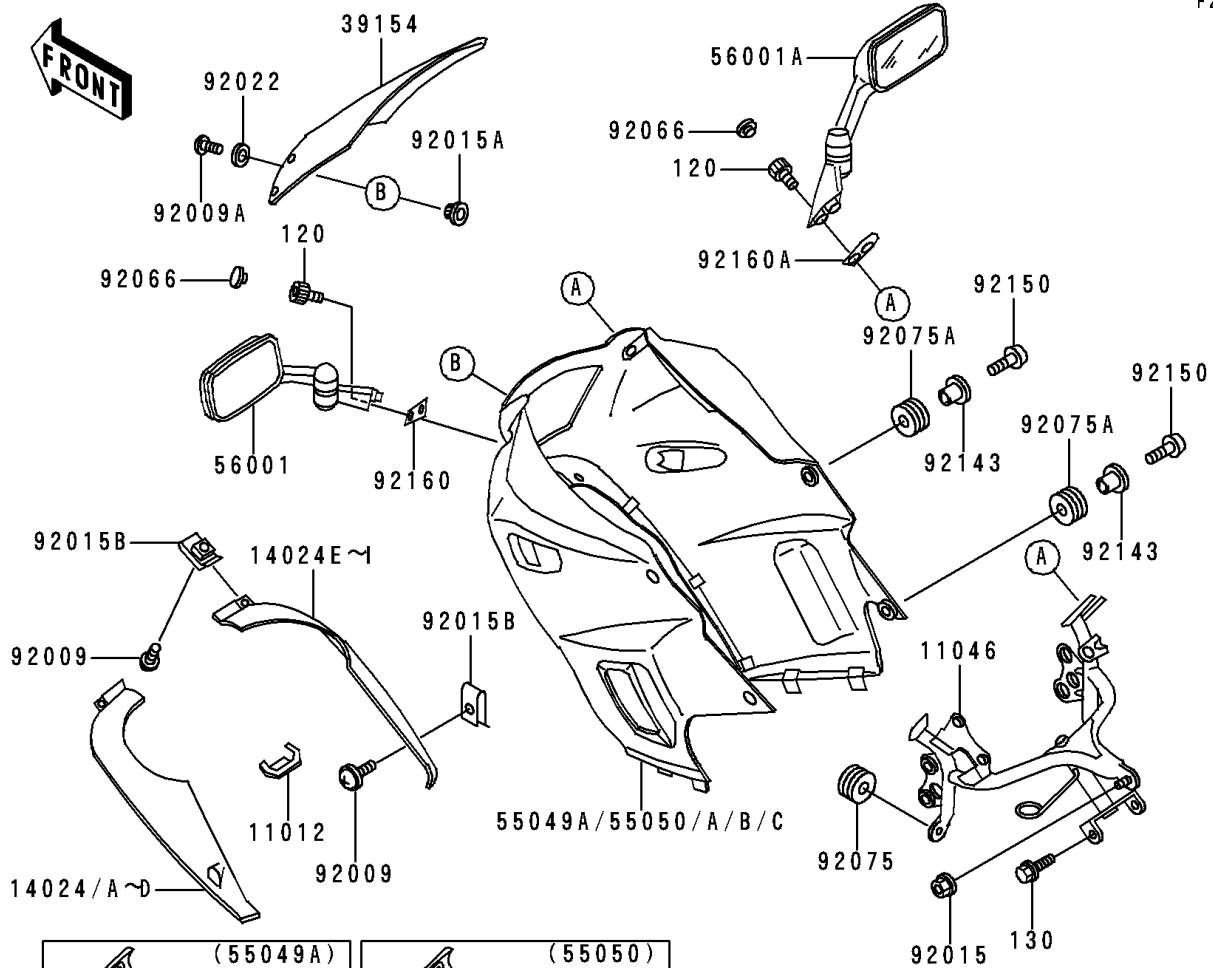

# 1999 Ninja® 250R PARTS DIAGRAM

Cowling

F2871

# 1999 Ninja® 250R PARTS LIST

## Cowling

ITEM NAME	PART NUMBER	QUANTITY
CAP,RADIATOR COVER (Ref # 11012)	11012-1587	1
BRACKET,COWLING STAY (Ref # 11046)	11046-1289	1
COVER,RADIATOR,LH,L.GREEN (Ref # 14024D)	14024-1580-7F	1
COVER,RADIATOR,RH,L.GREEN (Ref # 14024I)	14024-1581-7F	1
WINDSHIELD (Ref # 39154)	39154-1083	1
COWLING-ASSY.,UPP,L.GREEN (Ref # 55050A)	55050-5201-7F	1
MIRROR-ASSY,LH (Ref # 56001)	56001-1337	1
MIRROR-ASSY,RH (Ref # 56001A)	56001-1338	1
SCREW,6X18,BLACK (Ref # 92009)	92009-1181	4
SCREW,5X12 (Ref # 92009A)	92009-1652	6
NUT,CAP,8MM,BLACK (Ref # 92015)	92015-1174	1
NUT,5MM,COWLING (Ref # 92015A)	92015-1343	6
NUT,6MM (Ref # 92015B)	92015-1602	4
WASHER,NYLON,5.3X11.5X1.5 (Ref # 92022)	92022-1521	6
PLUG (Ref # 92066)	92066-1312	2
DAMPER (Ref # 92075)	92075-1067	2
DAMPER (Ref # 92075A)	92075-1634	4
BOLT-SOCKET,8X40,BLACK (Ref # 120)	120S0840	2
BOLT-FLANGED (Ref # 130)	130J0610	2
COLLAR,BLACK (Ref # 92143)	92143-1226	4
BOLT,SOCKET,6X18 (Ref # 92150)	92150-1553	4
DAMPER,MIRROR,LH (Ref # 92160)	92160-1060	1
DAMPER,MIRROR,RH (Ref # 92160A)	92160-1061	1
COVER,RADIATOR,LH,EBONY (Ref # 14024C)	14024-1580-H8	1
COVER,RADIATOR,RH,EBONY (Ref # 14024H)	14024-1581-H8	1
COWLING-ASSY.,UPP,EBONY (Ref # 55050B)	55050-5203-H8	1