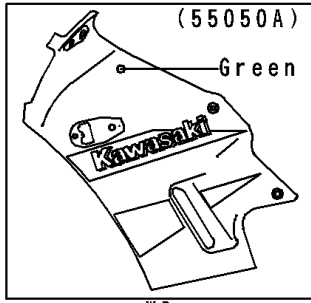

# 1999 Ninja® 250R PARTS DIAGRAM

Cowling

F2871