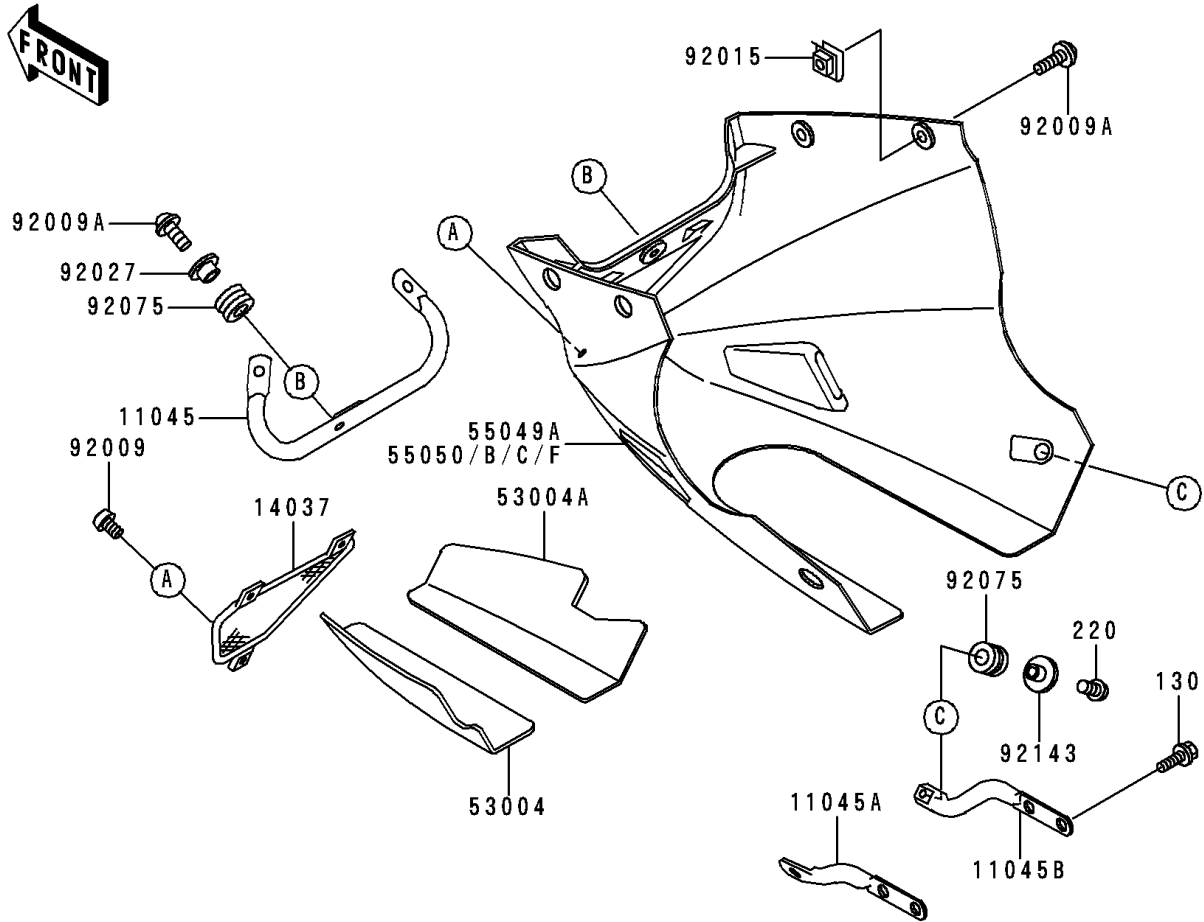

1997 Ninja® 250R PARTS DIAGRAM

Cowling Lower

F2872

1997 Ninja® 250R PARTS LIST

Cowling Lowers

ITEM NAME	PART NUMBER	QUANTITY
BRACKET,LOWER COWLING,FR (Ref # 11045)	11045-1861	1
BRACKET,LOWER COWLING,RR,LH (Ref # 11045A)	11045-1864	1
BRACKET,LOWER COWLING,RR,RH (Ref # 11045B)	11045-1865	1
SCREEN (Ref # 14037)	14037-1094	1
MAT,LOWER COWLING,LH (Ref # 53004)	53004-1053	1
MAT,LOWER COWLING,RH (Ref # 53004A)	53004-1054	1
COWLING-ASSY.,LWR,RED/VIOLET (Ref # 55050)	55050-5050-3C	1
SCREW,5X16,BLACK (Ref # 92009)	92009-1654	1
SCREW,6X18 (Ref # 92009A)	92009-1663	5
NUT,6MM (Ref # 92015)	92015-1602	4
COLLAR,L=9.1,BLACK (Ref # 92027)	92027-1935	2
DAMPER (Ref # 92075)	92075-1634	3
COLLAR,BLACK (Ref # 92143)	92143-1226	2
BOLT-FLANGED,6X14,BLACK (Ref # 130)	130J0614	1
SCREW-PAN-CROS,6X20,BLACK (Ref # 220)	220C0620	2