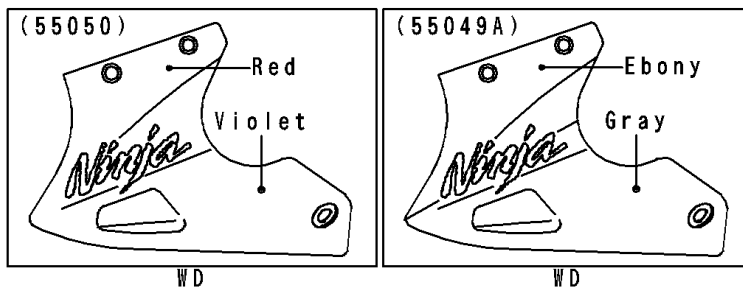

1997 Ninja® 250R PARTS DIAGRAM

Cowling Lower

F2872

1997 Ninja® 250R PARTS LIST

Cowling Lowers

ITEM NAME	PART NUMBER	QUANTITY
BRACKET,LOWER COWLING,FR (Ref # 11045)	11045-1861	1
BRACKET,LOWER COWLING,RR,LH (Ref # 11045A)	11045-1864	1
BRACKET,LOWER COWLING,RR,RH (Ref # 11045B)	11045-1865	1
SCREEN (Ref # 14037)	14037-1094	1
MAT,LOWER COWLING,LH (Ref # 53004)	53004-1053	1
MAT,LOWER COWLING,RH (Ref # 53004A)	53004-1054	1
COWLING-ASSY.,LWR,RED/VIOLET (Ref # 55050)	55050-5050-3C	1
SCREW,5X16,BLACK (Ref # 92009)	92009-1654	1
SCREW,6X18 (Ref # 92009A)	92009-1663	5
NUT,6MM (Ref # 92015)	92015-1602	4
COLLAR,L=9.1,BLACK (Ref # 92027)	92027-1935	2
DAMPER (Ref # 92075)	92075-1634	3
COLLAR,BLACK (Ref # 92143)	92143-1226	2
BOLT-FLANGED,6X14,BLACK (Ref # 130)	130J0614	1
SCREW-PAN-CROS,6X20,BLACK (Ref # 220)	220C0620	2