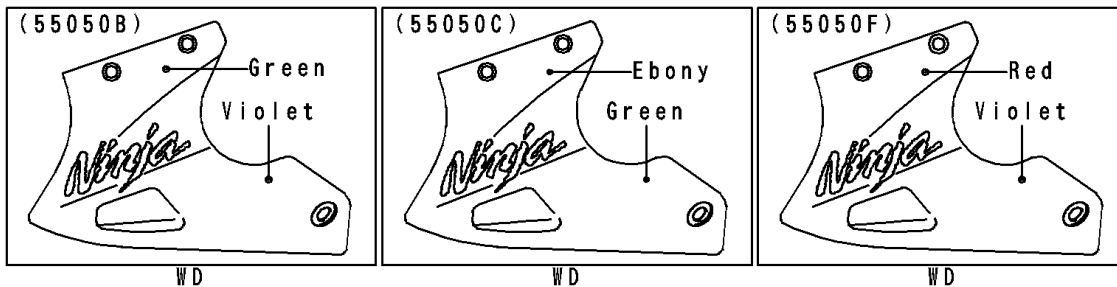

1997 Ninja® 250R PARTS DIAGRAM

Cowling Lower

F2872

1997 Ninja® 250R PARTS LIST

Cowling Lowers

ITEM NAME	PART NUMBER	QUANTITY
BRACKET,LOWER COWLING,FR (Ref # 11045)	11045-1861	1
BRACKET,LOWER COWLING,RR,LH (Ref # 11045A)	11045-1864	1
BRACKET,LOWER COWLING,RR,RH (Ref # 11045B)	11045-1865	1
SCREEN (Ref # 14037)	14037-1094	1
MAT,LOWER COWLING,LH (Ref # 53004)	53004-1053	1
MAT,LOWER COWLING,RH (Ref # 53004A)	53004-1054	1
COWLING-ASSY.,LWR,RED/VIOLET (Ref # 55050)	55050-5050-3C	1
SCREW,5X16,BLACK (Ref # 92009)	92009-1654	1
SCREW,6X18 (Ref # 92009A)	92009-1663	5
NUT,6MM (Ref # 92015)	92015-1602	4
COLLAR,L=9.1,BLACK (Ref # 92027)	92027-1935	2
DAMPER (Ref # 92075)	92075-1634	3
COLLAR,BLACK (Ref # 92143)	92143-1226	2
BOLT-FLANGED,6X14,BLACK (Ref # 130)	130J0614	1
SCREW-PAN-CROS,6X20,BLACK (Ref # 220)	220C0620	2