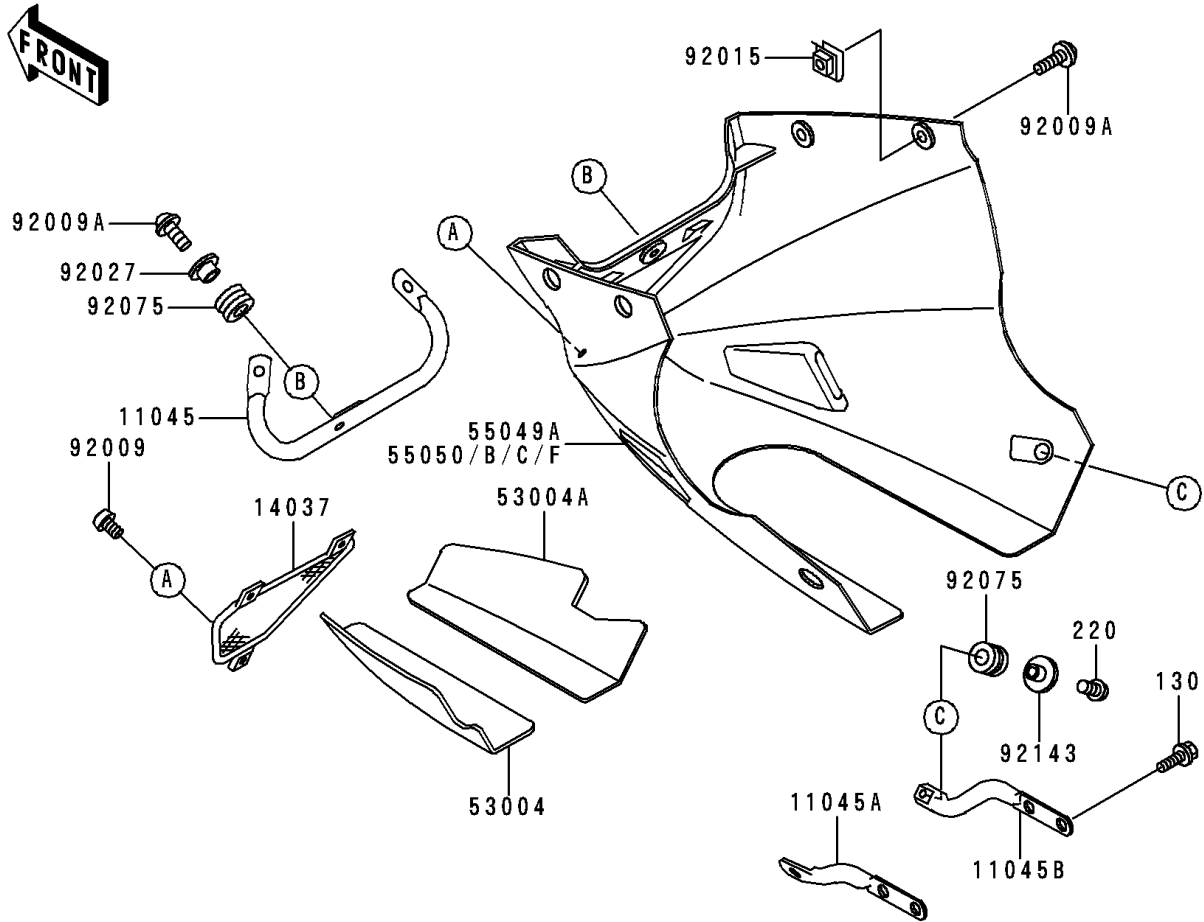

# 1999 Ninja® 250R PARTS DIAGRAM

Cowling Lower

F2872

# 1999 Ninja® 250R PARTS LIST

## Cowling Lowers

ITEM NAME	PART NUMBER	QUANTITY
BRACKET,LOWER COWLING,FR (Ref # 11045)	11045-1861	1
BRACKET,LOWER COWLING,RR,LH (Ref # 11045A)	11045-1864	1
BRACKET,LOWER COWLING,RR,RH (Ref # 11045B)	11045-1865	1
SCREEN (Ref # 14037)	14037-1094	1
MAT,LOWER COWLING,LH (Ref # 53004)	53004-1053	1
MAT,LOWER COWLING,RH (Ref # 53004A)	53004-1054	1
COWLING-ASSY.,LWR,GREEN/VIOLET (Ref # 55050B)	55050-5202-Q4	1
SCREW,5X16,BLACK (Ref # 92009)	92009-1654	1
SCREW,6X18 (Ref # 92009A)	92009-1663	5
NUT,6MM (Ref # 92015)	92015-1602	4
COLLAR,L=9.1,BLACK (Ref # 92027)	92027-1935	2
DAMPER (Ref # 92075)	92075-1634	3
COLLAR,BLACK (Ref # 92143)	92143-1226	2
BOLT-FLANGED,6X14,BLACK (Ref # 130)	130J0614	1
SCREW-PAN-CROS,6X20,BLACK (Ref # 220)	220C0620	2
COWLING-ASSY.,LWR,EBONY/GREEN (Ref # 55050C)	55050-5204-VS	1