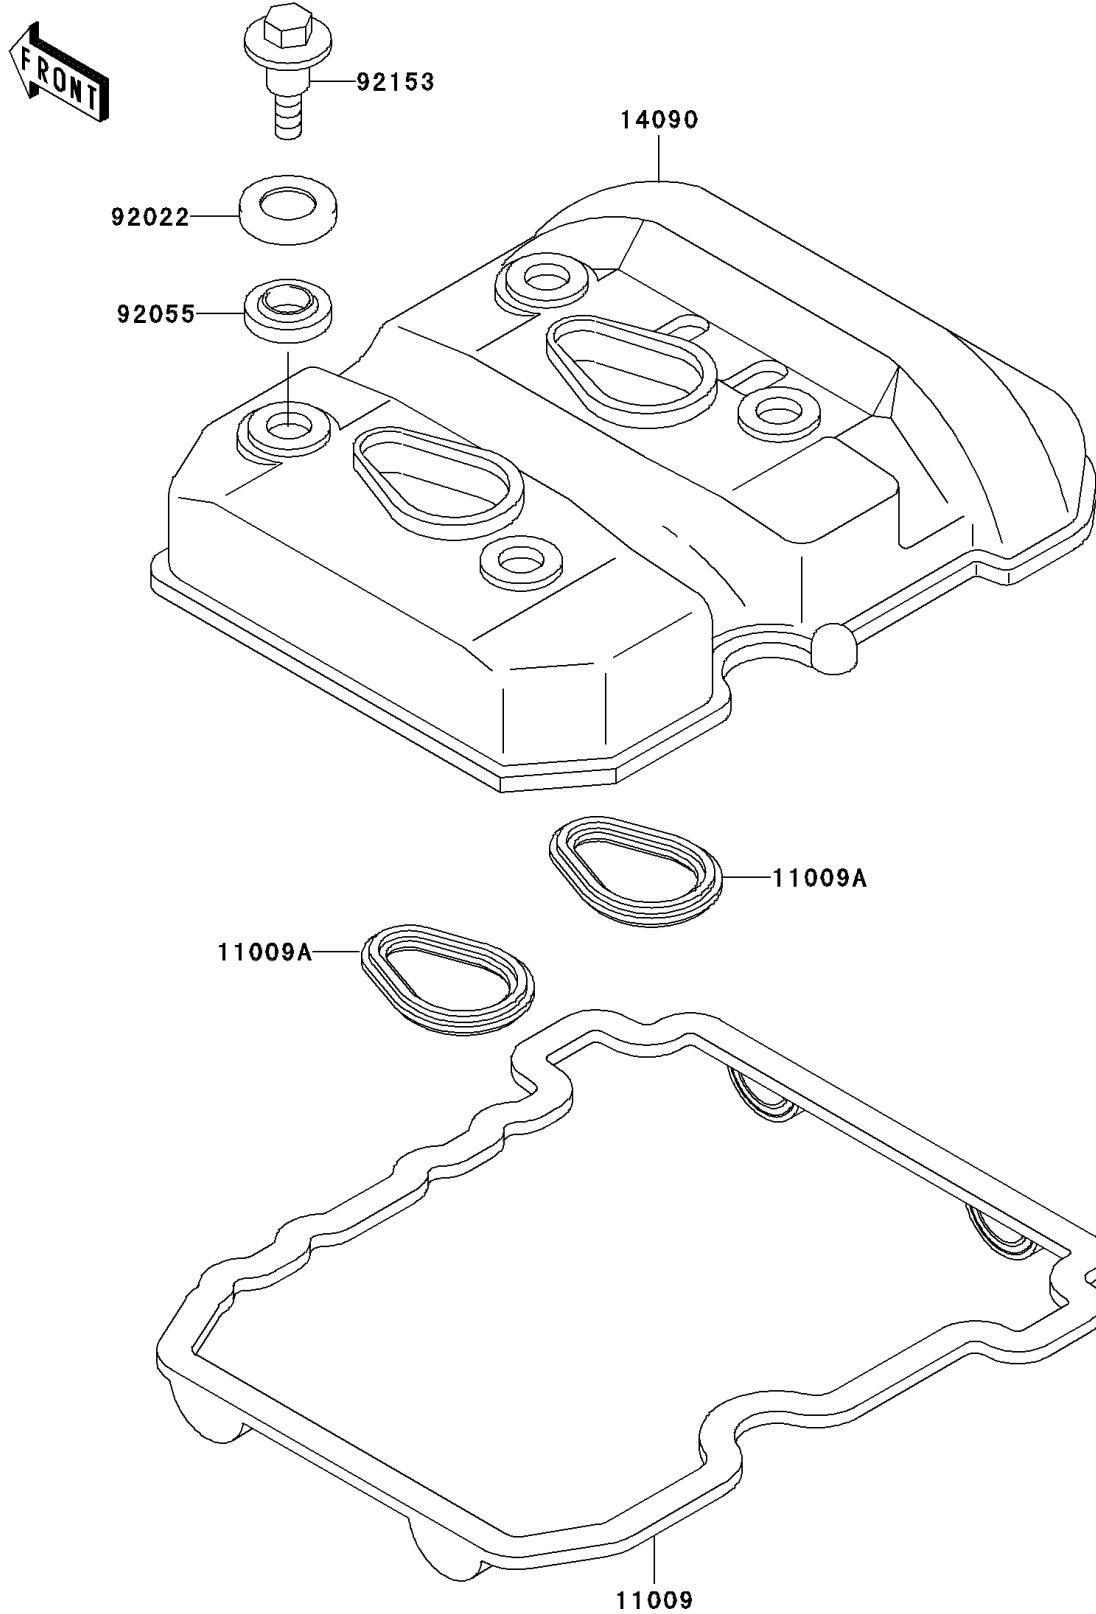

# 2004 Ninja® 250R PARTS DIAGRAM

Cylinder Head Cover

E1112

## 2004 Ninja® 250R PARTS LIST

### Cylinder Head Cover

ITEM NAME	PART NUMBER	QUANTITY
GASKET,CYLINDER HEAD COVER (Ref # 11009)	11009-1574	1
GASKET (Ref # 11009A)	11009-1575	2
COVER,CYLINDER HEAD (Ref # 14090)	14090-1334	1
WASHER,HEAD COVER BOLT (Ref # 92022)	92022-1637	4
RING-O,HEAD COVER BOLT (Ref # 92055)	92055-1225	4
BOLT,HEAD COVER (Ref # 92153)	92153-0793	4