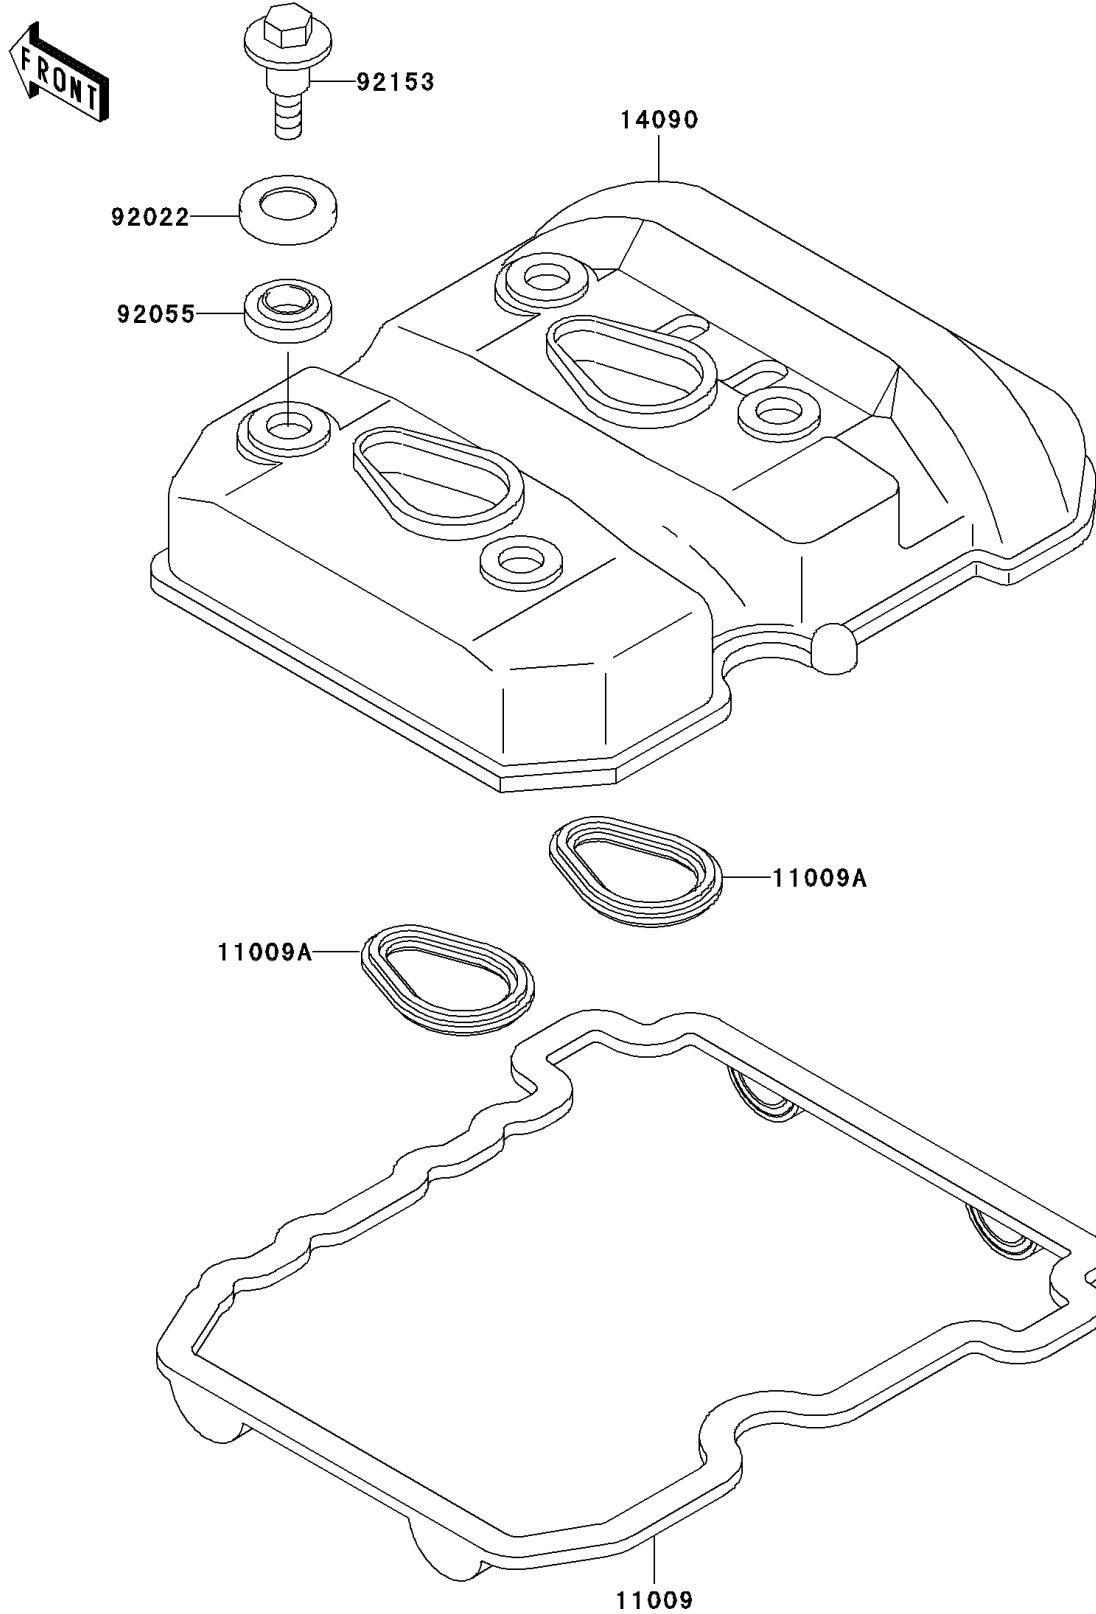

2005 Ninja® 250R PARTS DIAGRAM

Cylinder Head Cover

E1112

2005 Ninja® 250R PARTS LIST

Cylinder Head Cover

ITEM NAME	PART NUMBER	QUANTITY
GASKET,CYLINDER HEAD COVER (Ref # 11009)	11009-1574	1
GASKET (Ref # 11009A)	11009-1575	2
COVER,CYLINDER HEAD (Ref # 14090)	14090-1334	1
WASHER,HEAD COVER BOLT (Ref # 92022)	92022-1637	4
RING-O,HEAD COVER BOLT (Ref # 92055)	92055-1225	4
BOLT,HEAD COVER (Ref # 92153)	92153-0793	4