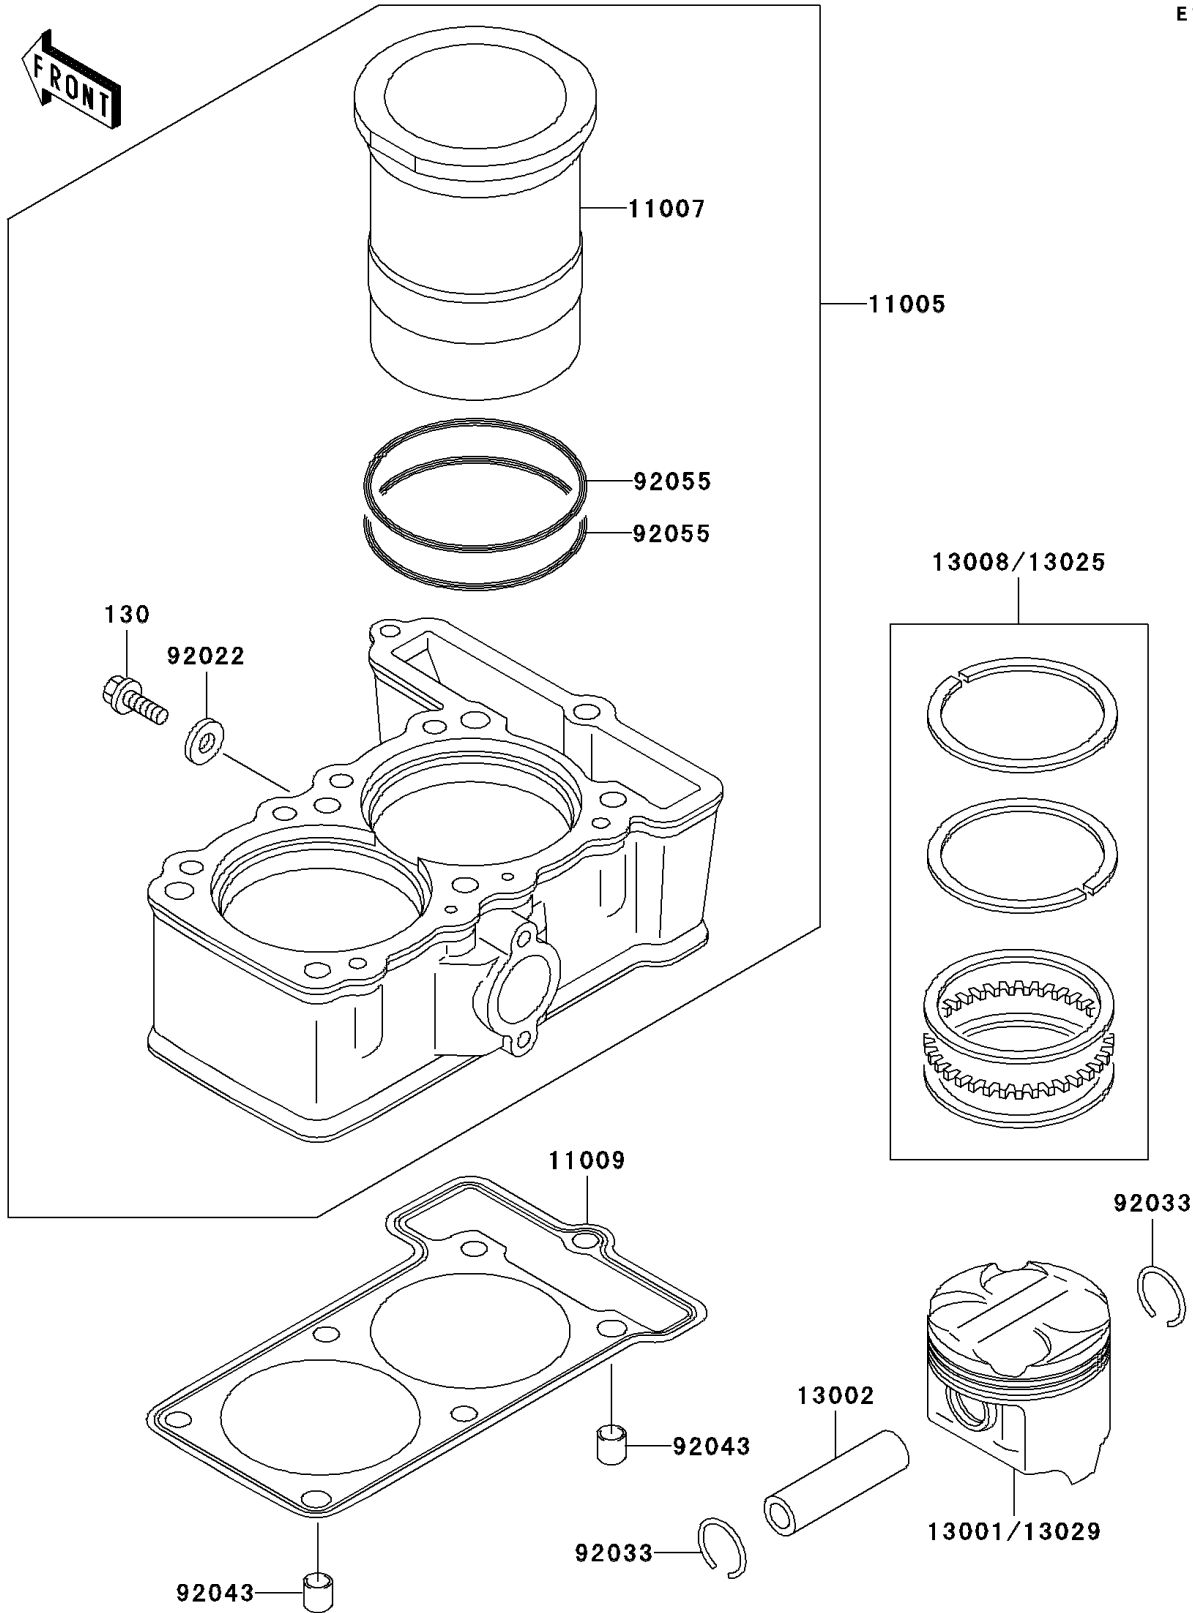

2001 Ninja® 250R PARTS DIAGRAM

Cylinder/Piston(s)

E1120

2001 Ninja® 250R PARTS LIST

Cylinder/Piston(s)

ITEM NAME	PART NUMBER	QUANTITY
BOLT-FLANGED,6X10,BLACK (Ref # 130)	130C0610	1
CYLINDER-ENGINE (Ref # 11005)	11005-1623	1
LINER-CYLINDER (Ref # 11007)	11007-1111	2
GASKET,CYLINDER BASE (Ref # 11009)	11009-1572	1
PISTON-ENGINE,STD (Ref # 13001)	13001-1325	2
PIN-PISTON (Ref # 13002)	13002-1097	2
RING-SET-PISTON,STD (Ref # 13008)	13008-1157	2
RING-SET-PISTON L,O/S,0.50 (Ref # 13025)	13025-1120	2
PISTON-ENGINE L,O/S 0.50 (Ref # 13029)	13029-1201	2
WASHER,6.2X11X1 (Ref # 92022)	92022-304	1
RING-SNAP,PISTON PIN (Ref # 92033)	92033-1161	4
PIN,8.2X10X14 (Ref # 92043)	92043-1264	2
RING-O,68.2X2.4 (Ref # 92055)	92055-1338	4